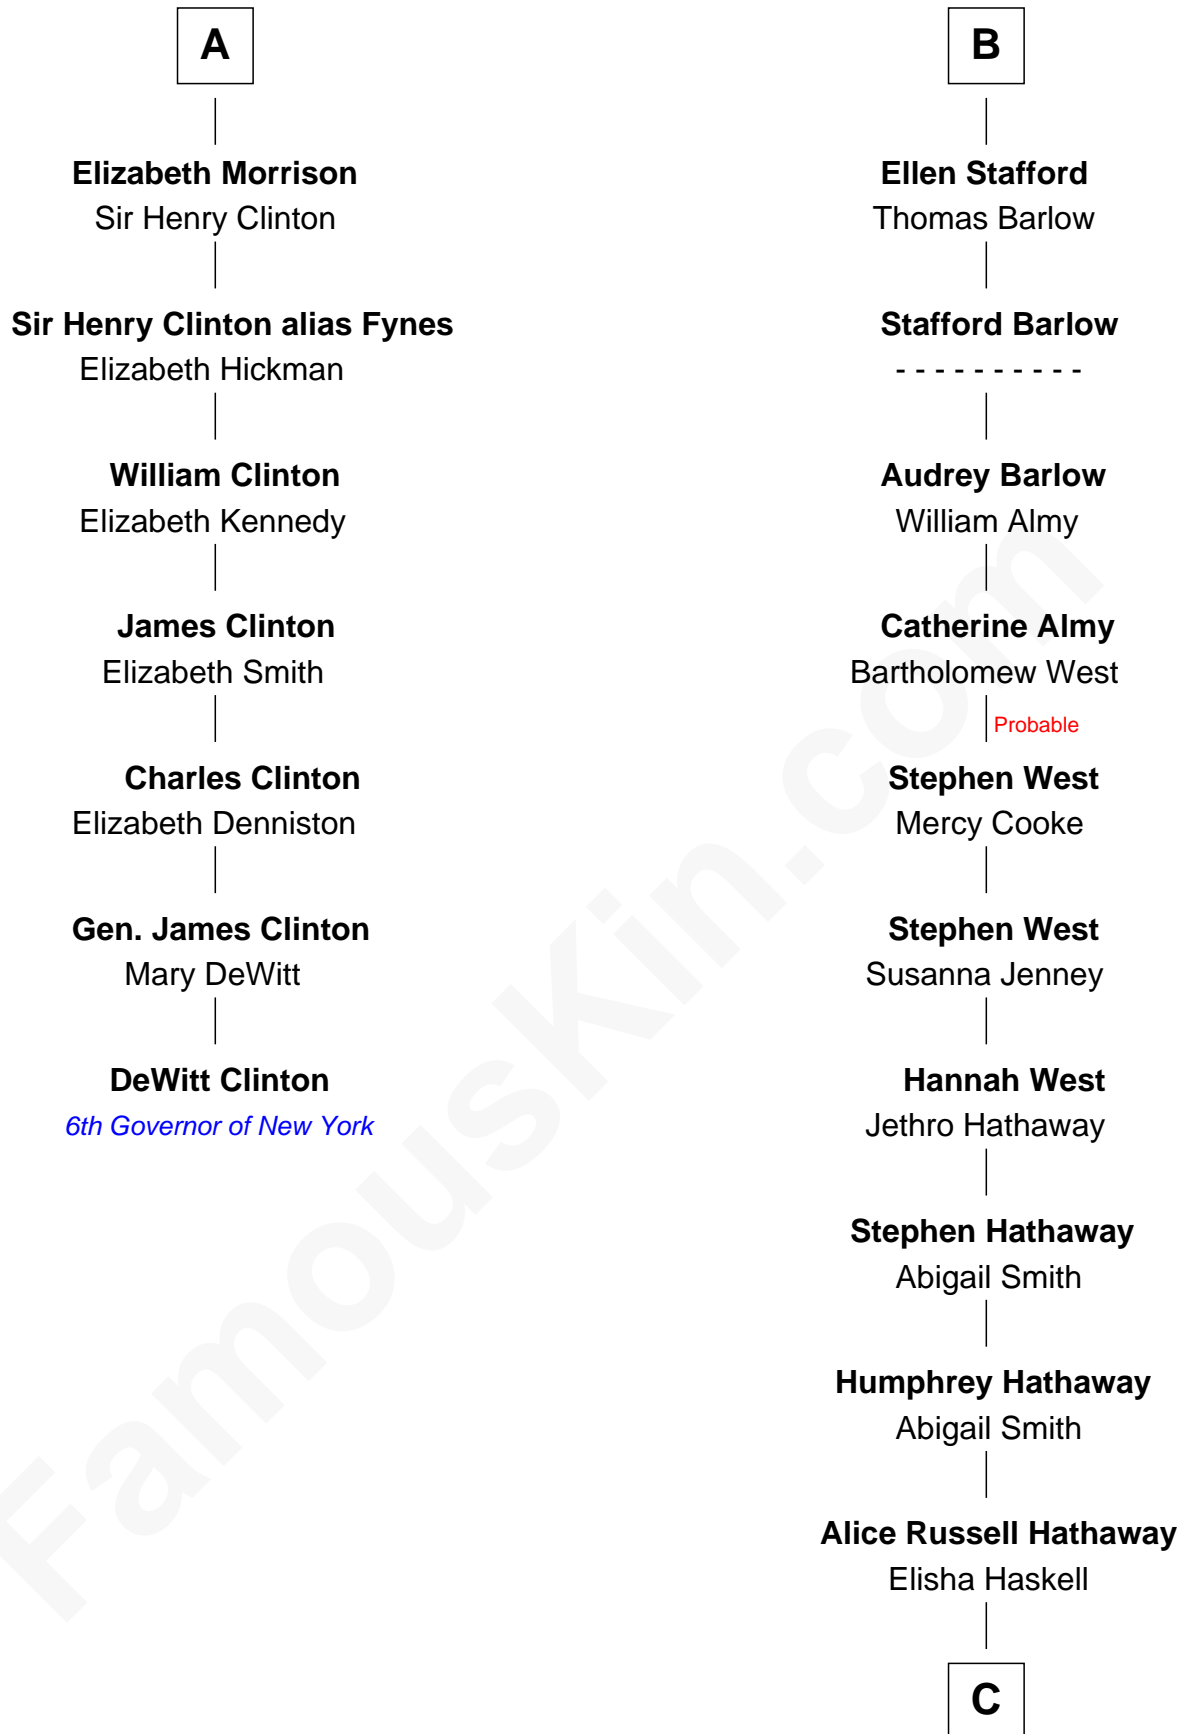

## Relationship Chart of

### DeWitt Clinton

6th Governor of New York

13th cousin 5 times removed of

### Alice (Lee) Roosevelt

First Wife of President Theodore Roosevelt

C

Caroline Watts Haskell

George Cabot Lee

Alice (Lee) Roosevelt

*Wife of President Theodore Roosevelt*

FamousKin.com