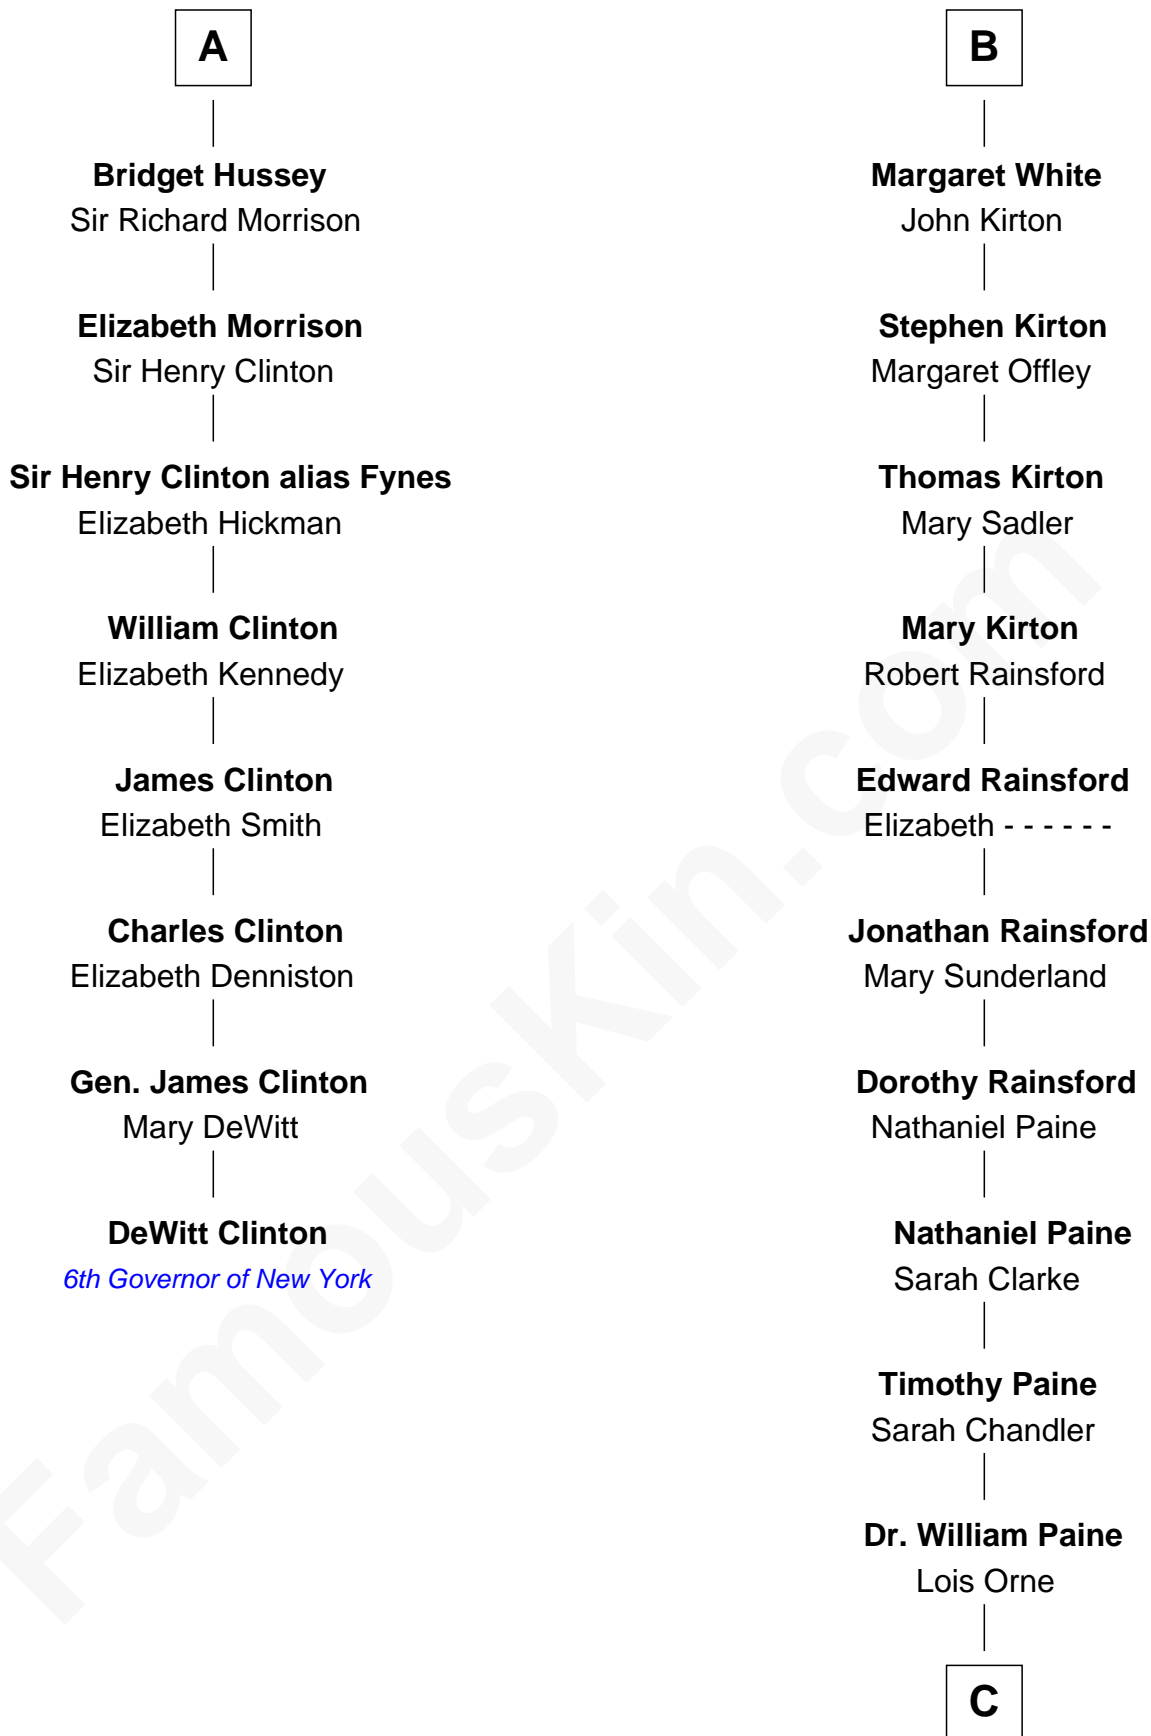

FamousKin.com

Relationship Chart of

DeWitt Clinton

6th Governor of New York

14th cousin 6 times removed of

Alice (Lee) Roosevelt

First Wife of President Theodore Roosevelt

C

—
Harriet Paine

Joseph Warner Rose

—
Harriet Paine Rose

John Clarke Lee

—
George Cabot Lee

Caroline Watts Haskell

—
Alice (Lee) Roosevelt

Wife of President Theodore Roosevelt