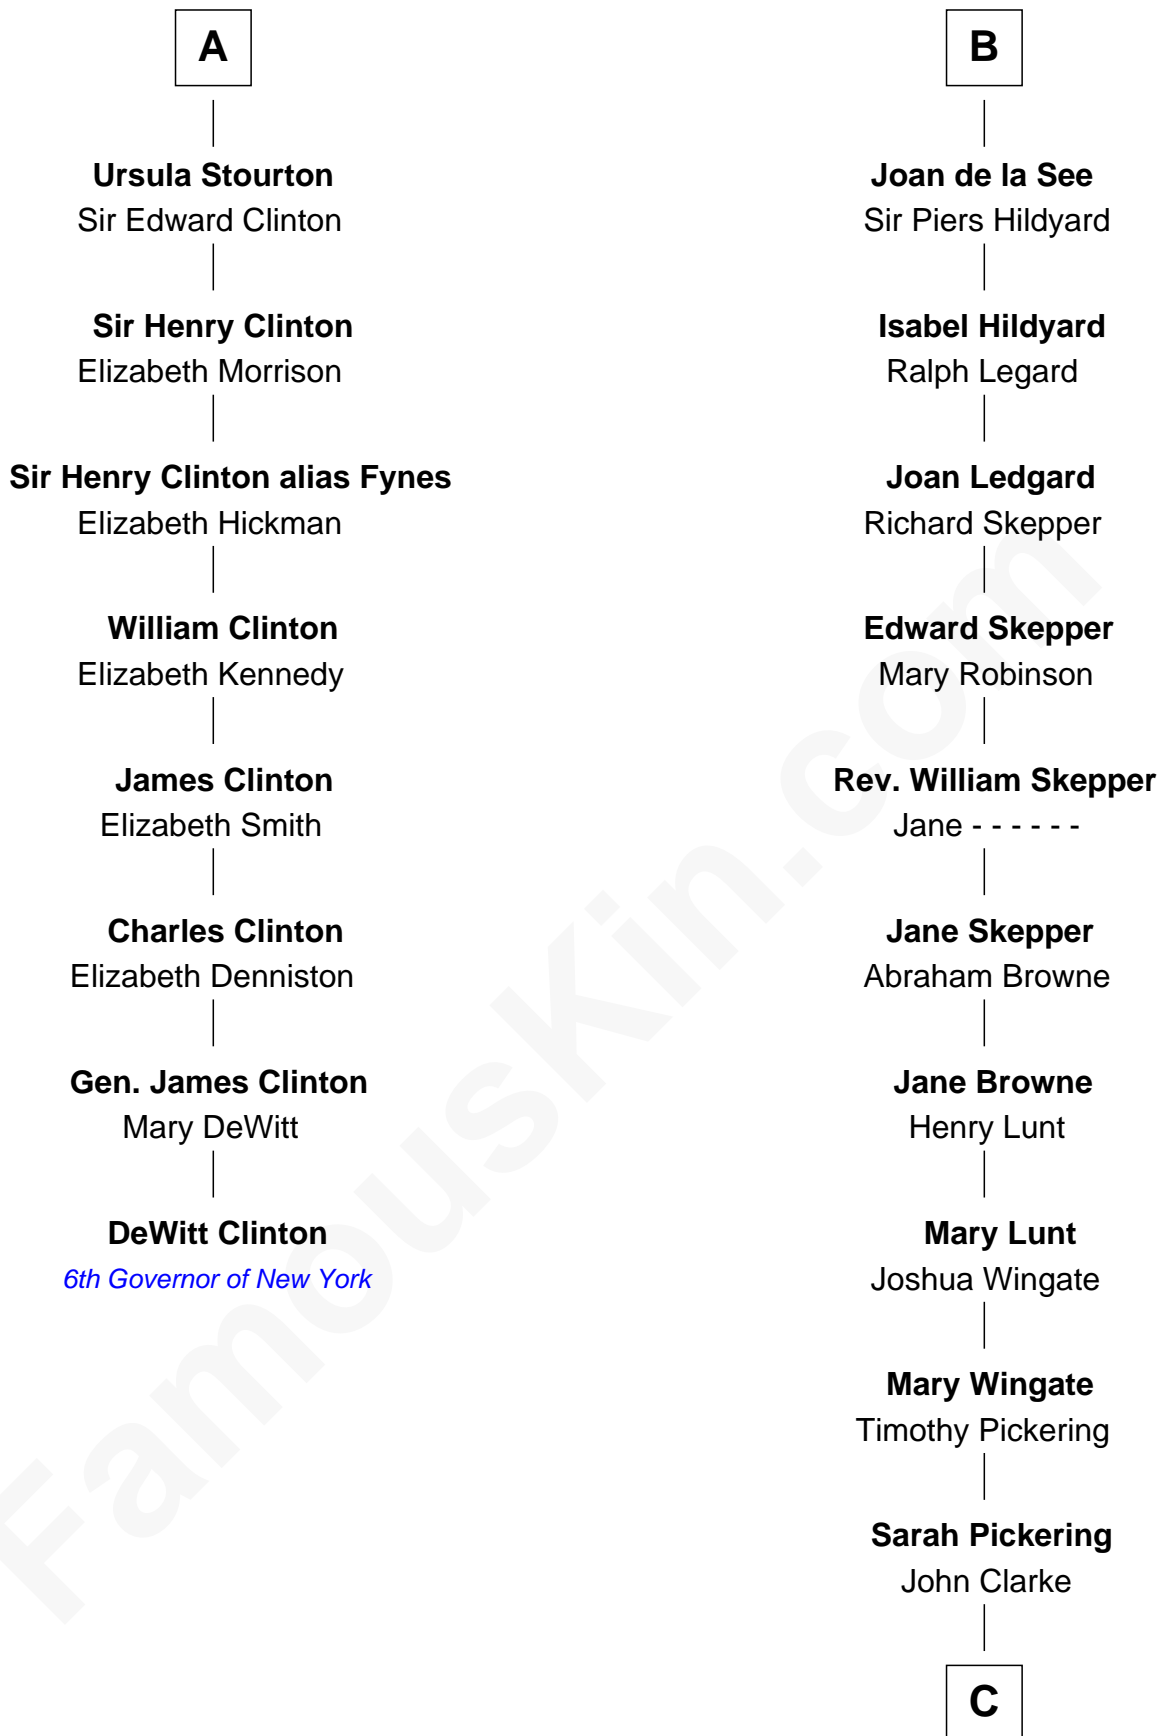

FamousKin.com

Relationship Chart of

DeWitt Clinton

6th Governor of New York

14th cousin 7 times removed of

Alice (Lee) Roosevelt

First Wife of President Theodore Roosevelt

C

Nancy Clarke

Francis Cabot

Mary Ann Cabot

Nathaniel Cabot Lee

John Clarke Lee

Harriet Paine Rose

George Cabot Lee

Caroline Watts Haskell

Alice (Lee) Roosevelt

Wife of President Theodore Roosevelt