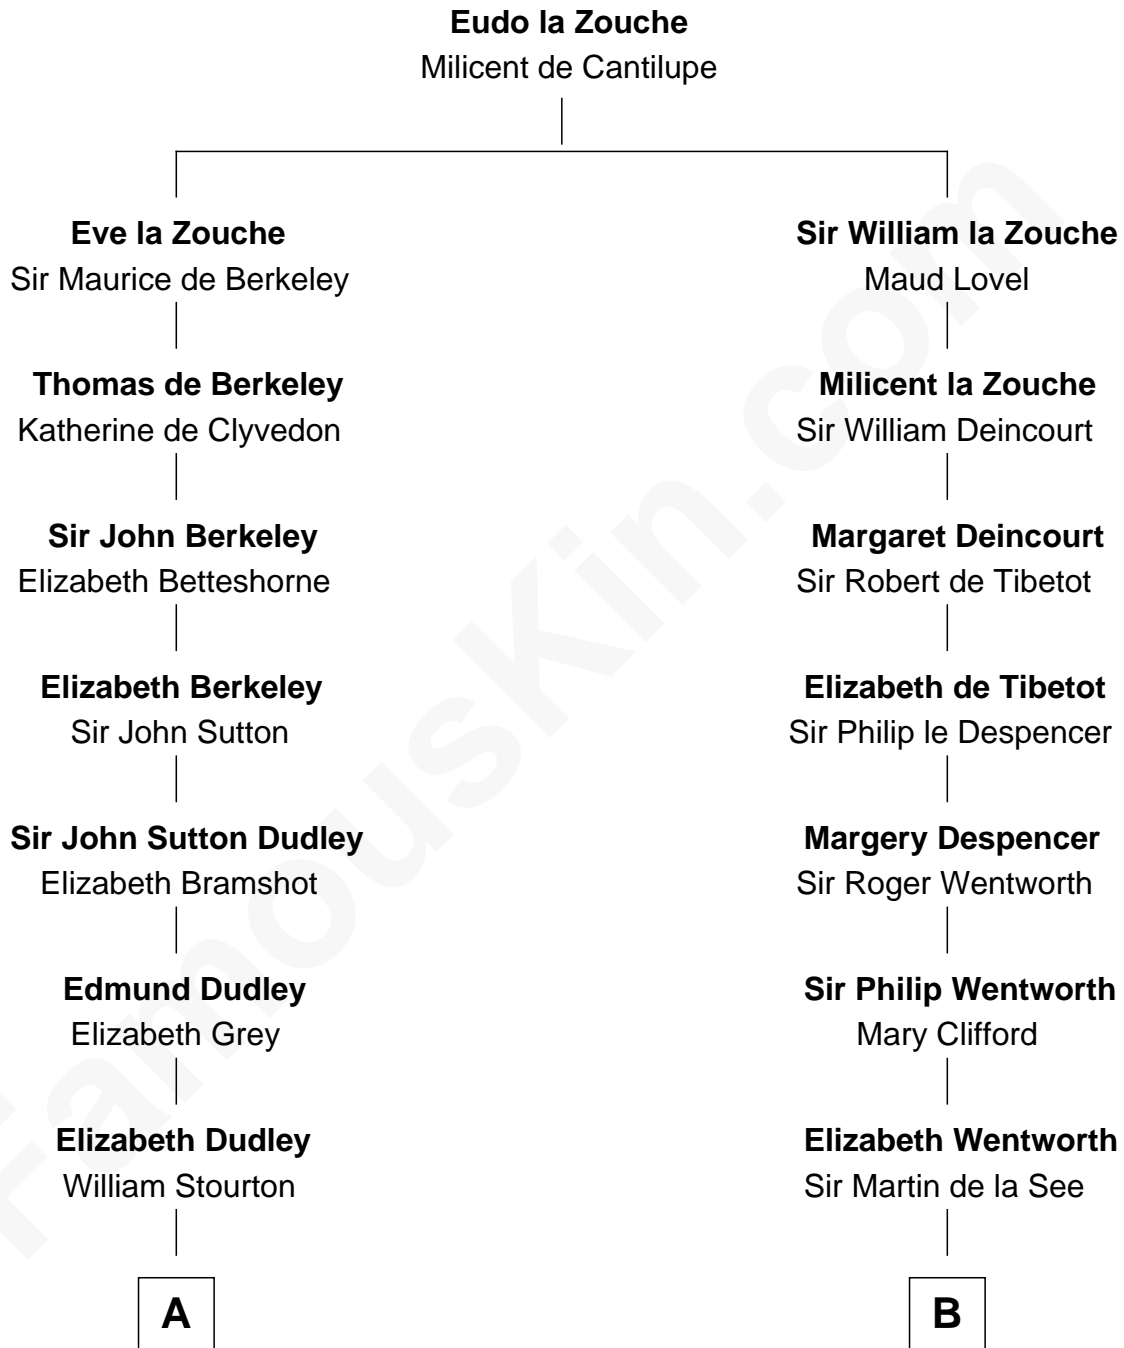

FamousKin.com

Relationship Chart of

DeWitt Clinton

6th Governor of New York

14th cousin 7 times removed of

Alice (Lee) Roosevelt

First Wife of President Theodore Roosevelt

C

Nancy Clarke

Francis Cabot

Mary Ann Cabot

Nathaniel Cabot Lee

John Clarke Lee

Harriet Paine Rose

George Cabot Lee

Caroline Watts Haskell

Alice (Lee) Roosevelt

Wife of President Theodore Roosevelt