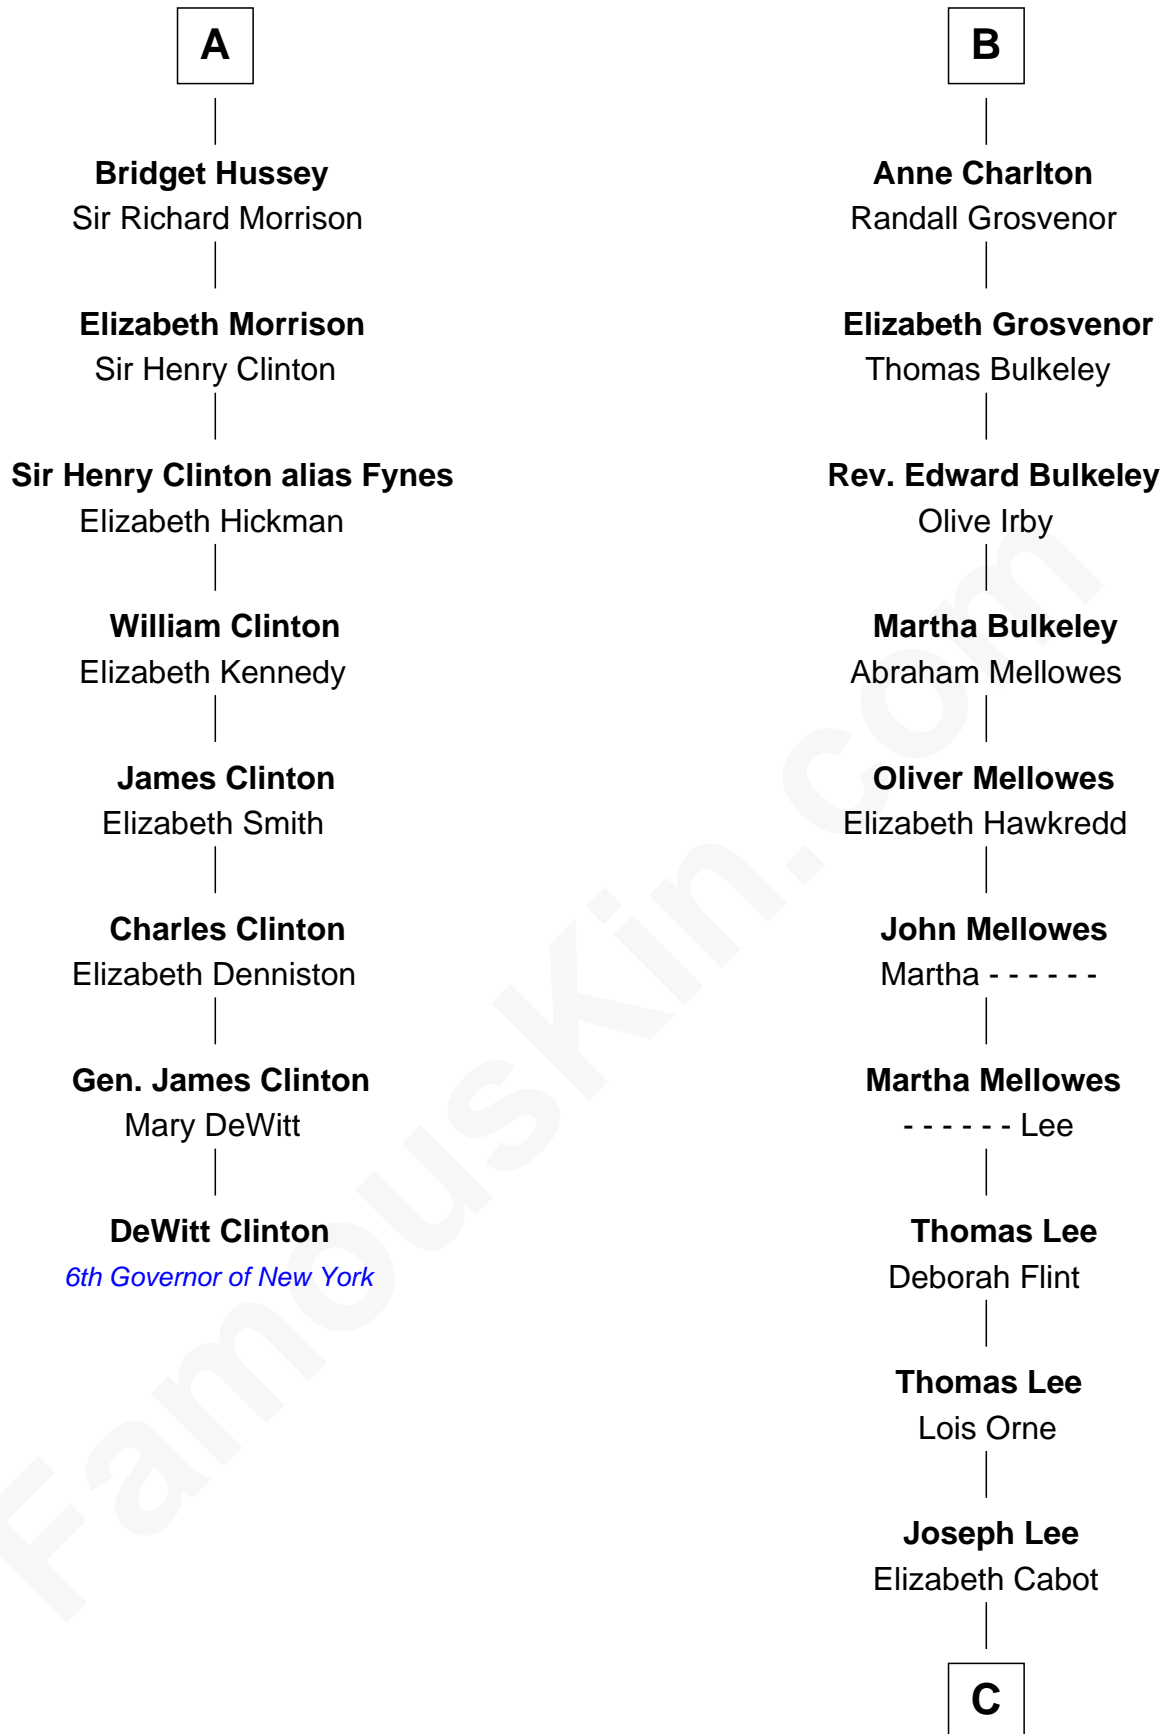

FamousKin.com

Relationship Chart of

DeWitt Clinton

6th Governor of New York

14th cousin 6 times removed of

Alice (Lee) Roosevelt

First Wife of President Theodore Roosevelt

C

Nathaniel Cabot Lee

Mary Ann Cabot

John Clarke Lee

Harriet Paine Rose

George Cabot Lee

Caroline Watts Haskell

Alice (Lee) Roosevelt

Wife of President Theodore Roosevelt