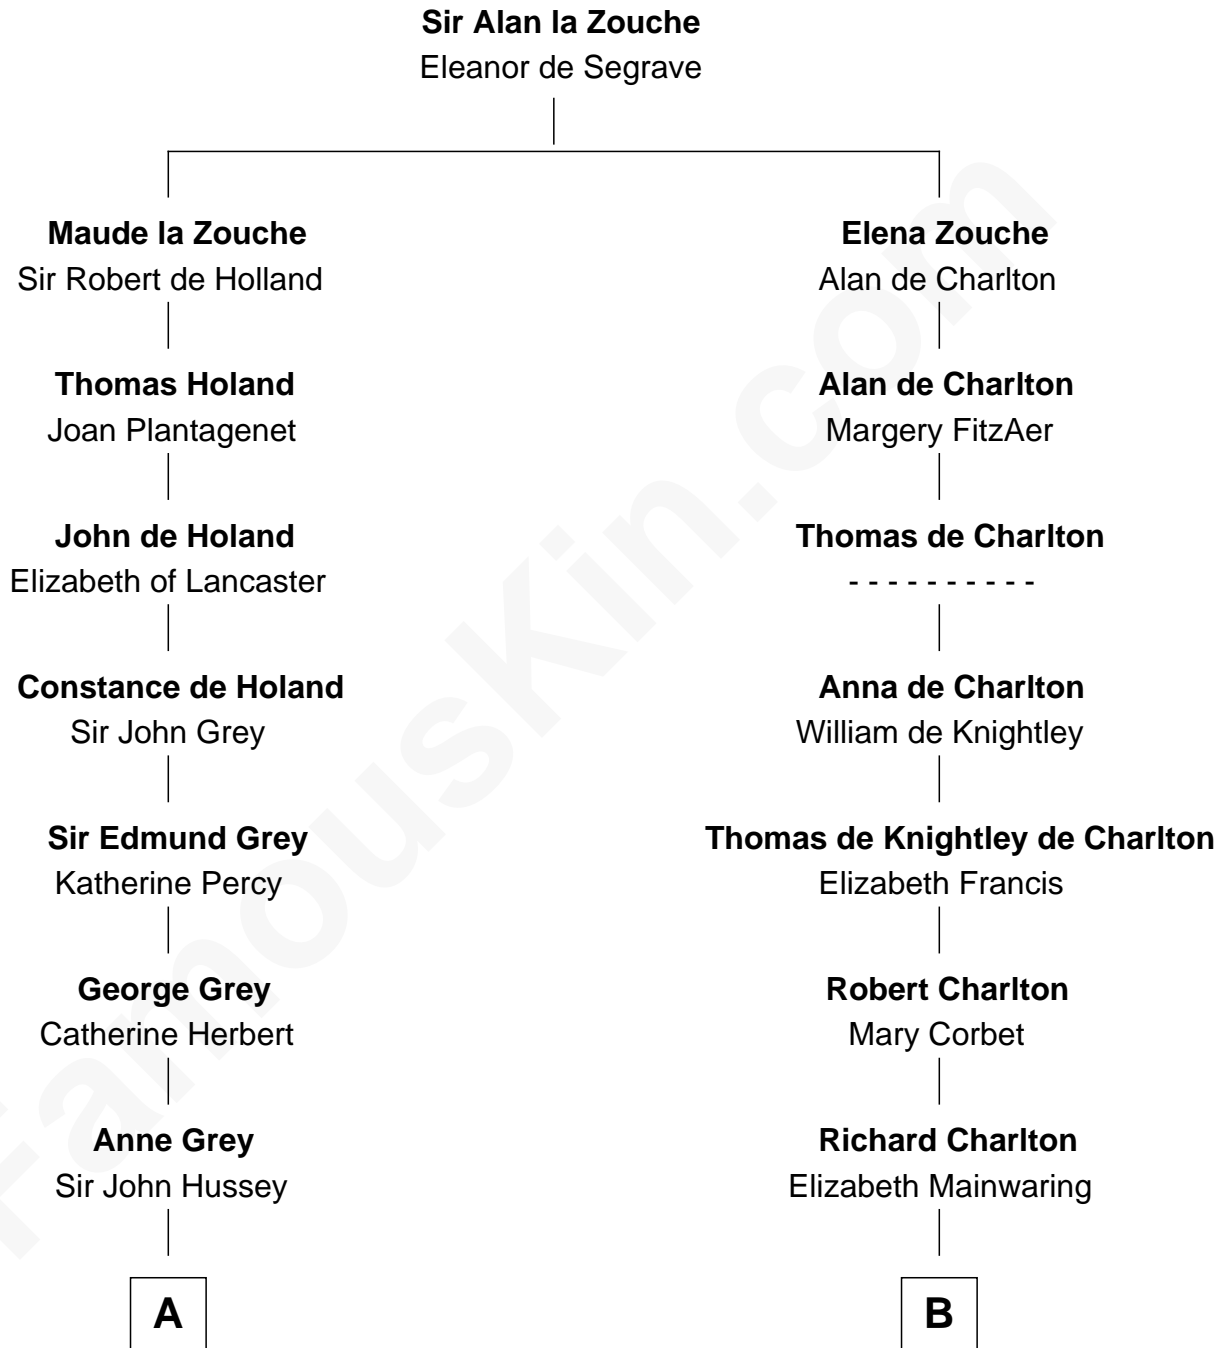

FamousKin.com

Relationship Chart of

DeWitt Clinton

6th Governor of New York

14th cousin 6 times removed of

Alice (Lee) Roosevelt

First Wife of President Theodore Roosevelt

C

Nathaniel Cabot Lee

Mary Ann Cabot

John Clarke Lee

Harriet Paine Rose

George Cabot Lee

Caroline Watts Haskell

Alice (Lee) Roosevelt

Wife of President Theodore Roosevelt