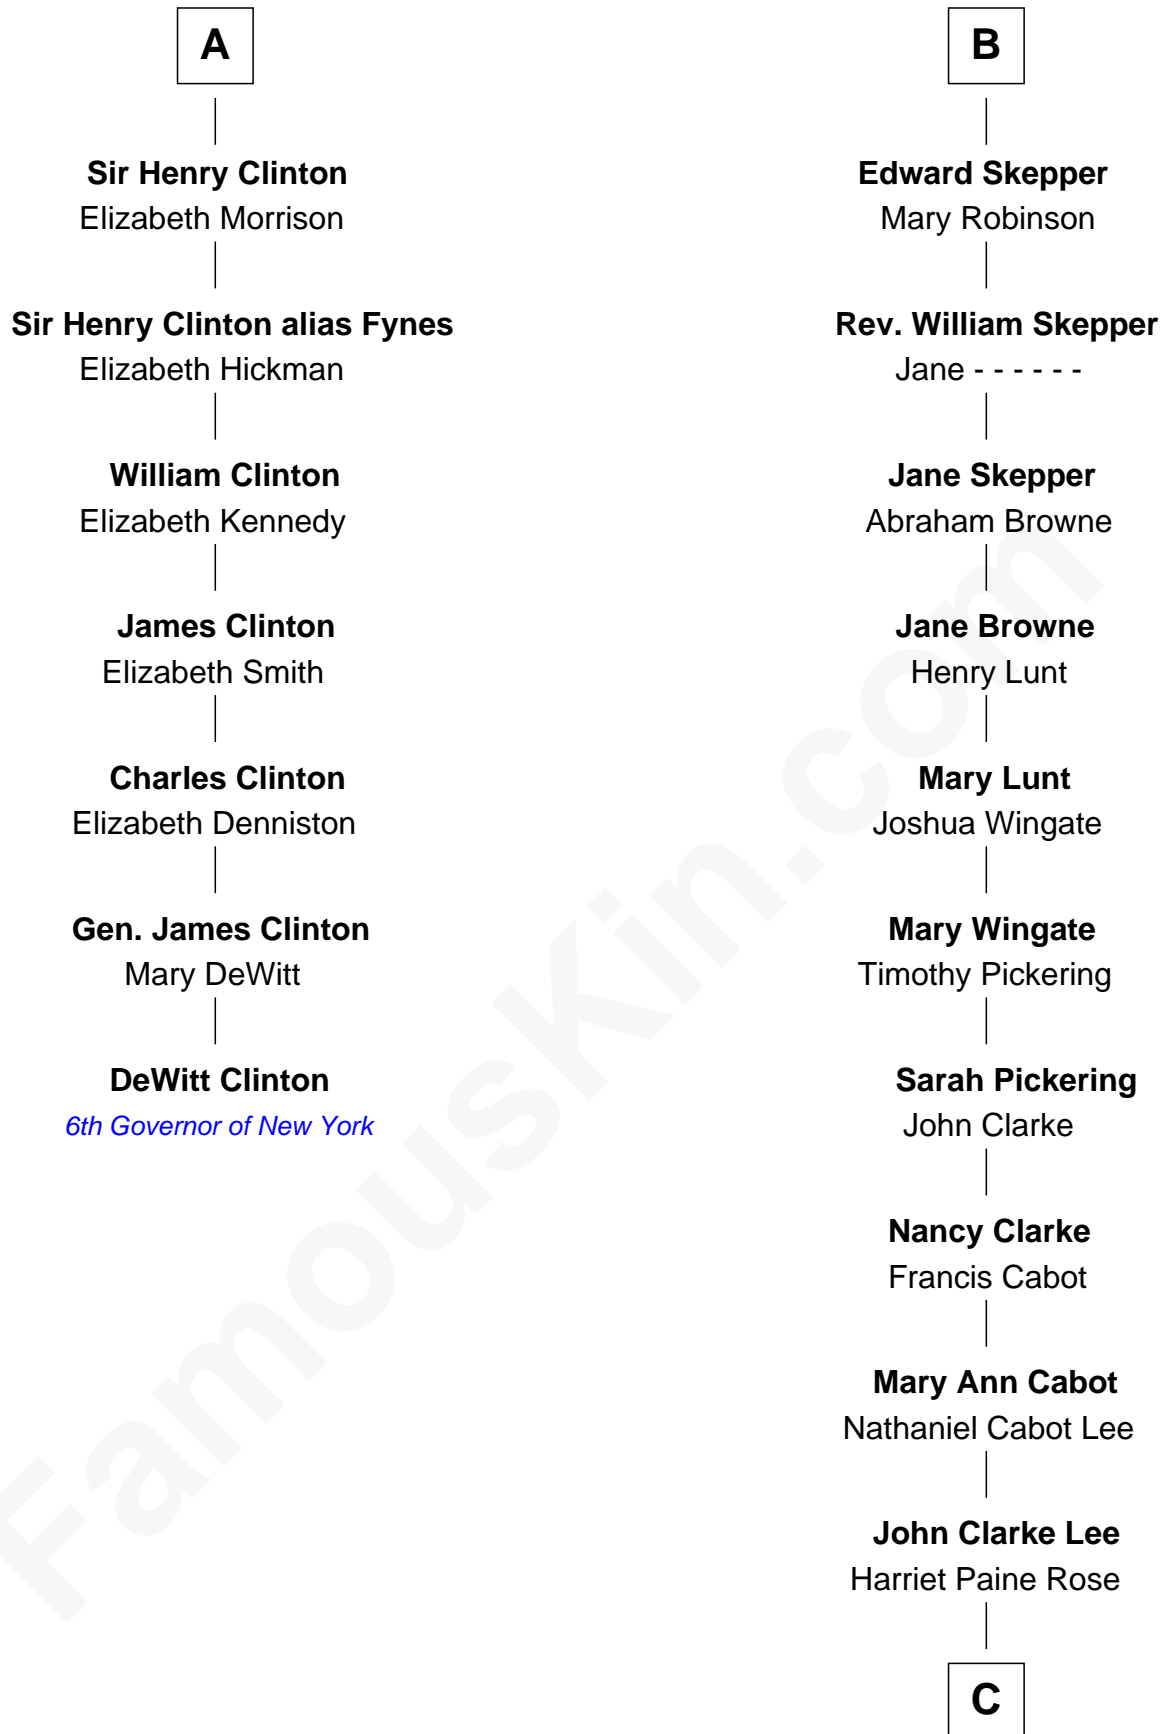

**Sir John Sutton**

Elizabeth Berkeley

**Sir John Sutton Dudley**

Elizabeth Bramshot

**Edmund Dudley**

Elizabeth Grey

**Elizabeth Dudley**

William Stourton

**Ursula Stourton**

Sir Edward Clinton

**A**

**Sir Philip le Despencer**

Elizabeth de Tibetot

**Margery Despencer**

Sir Roger Wentworth

**Sir Philip Wentworth**

Mary Clifford

**Elizabeth Wentworth**

Sir Martin de la See

**Joan de la See**

Sir Piers Hildyard

**Isabel Hildyard**

Ralph Legard

**Joan Ledgard**

Richard Skepper

**B**

**C**

**George Cabot Lee**  
Caroline Watts Haskell

**Alice (Lee) Roosevelt**  
*Wife of President Theodore Roosevelt*

FamousKin.com