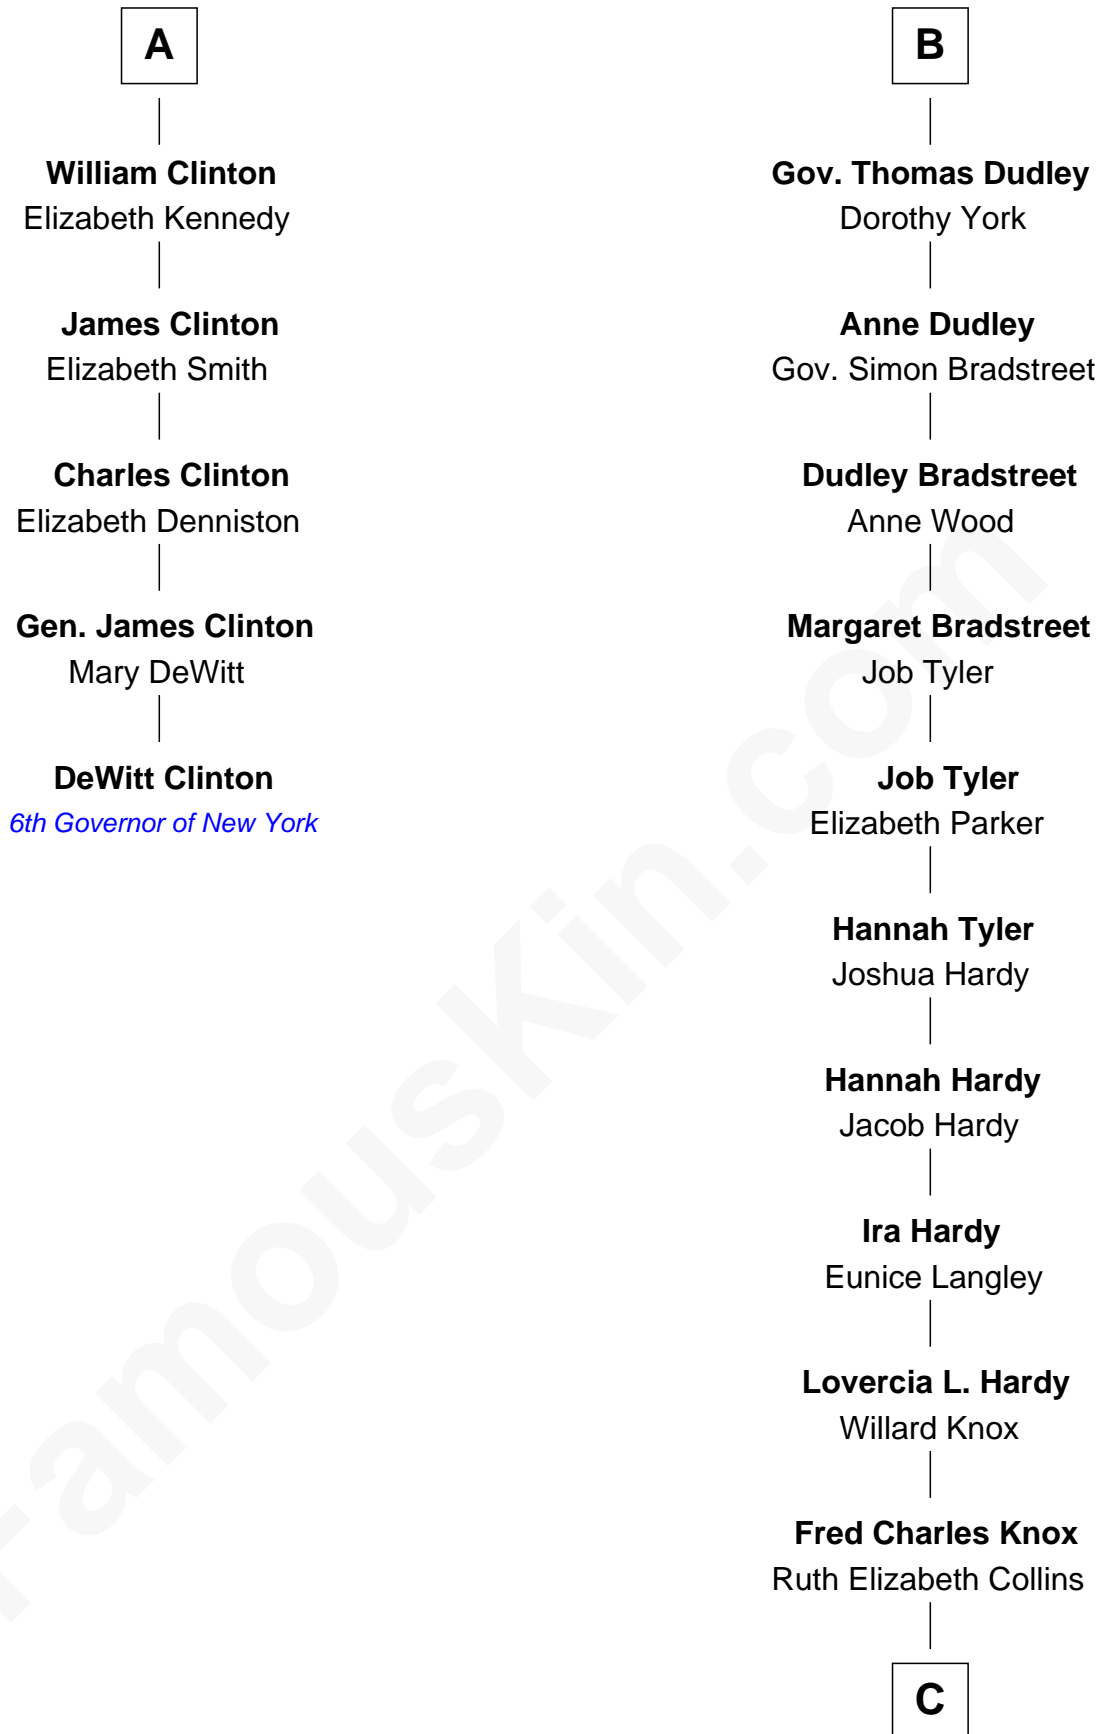

FamousKin.com Relationship Chart of

DeWitt Clinton

6th Governor of New York

11th cousin 8 times removed of

James Taylor

Singer-Songwriter

Sir Reynold Grey

Margaret de Ros

Sir John Grey
Constance de Holand

Sir Edmund Grey
Katherine Percy

George Grey
Catherine Herbert

Anne Grey
Sir John Hussey

Bridget Hussey
Sir Richard Morrison

Elizabeth Morrison
Sir Henry Clinton

Sir Henry Clinton alias Fynes
Elizabeth Hickman

A

Margaret Grey
Sir William Bonville

William Bonville
Elizabeth Harington

William Bonville
Katherine Neville

Cecily Bonville
Thomas Grey

Cecily Grey
Sir John Sutton

Sir Henry Dudley
----- Ashton

Probable

Roger Dudley
Susanna Thorne

B

C

Ella Angelique Knox
Henry Herman Woodard

Gertrude Arline Woodard
Dr. Isaac Montrose Taylor

James Taylor
Singer-Songwriter

FamousKin.com