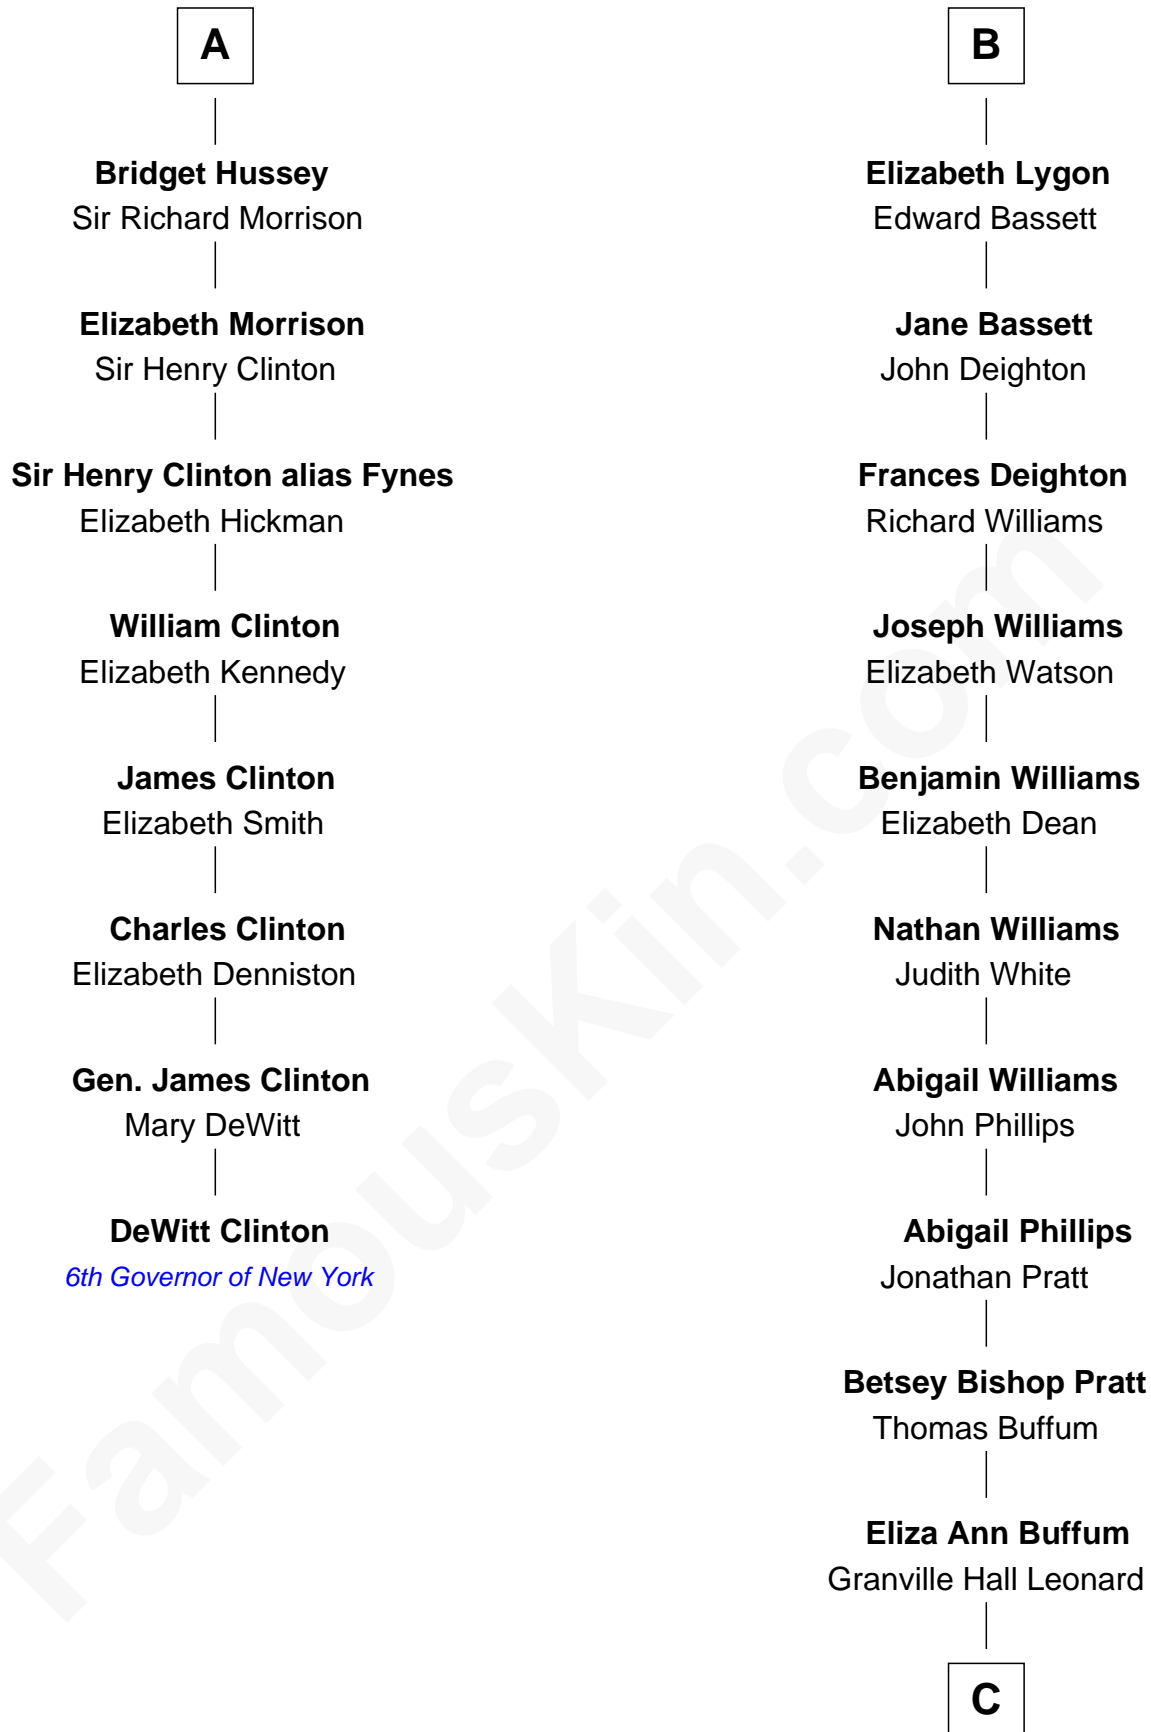

FamousKin.com Relationship Chart of

DeWitt Clinton

6th Governor of New York

14th cousin 6 times removed of

James Taylor

Singer-Songwriter

C

—
Emily Roxanna Leonard

Stanford Lyman Haynes

—
Theodosia Haynes

Alexander Taylor

—
Dr. Isaac Montrose Taylor

Gertrude Arline Woodard

—
James Taylor

Singer-Songwriter

FamousKin.com