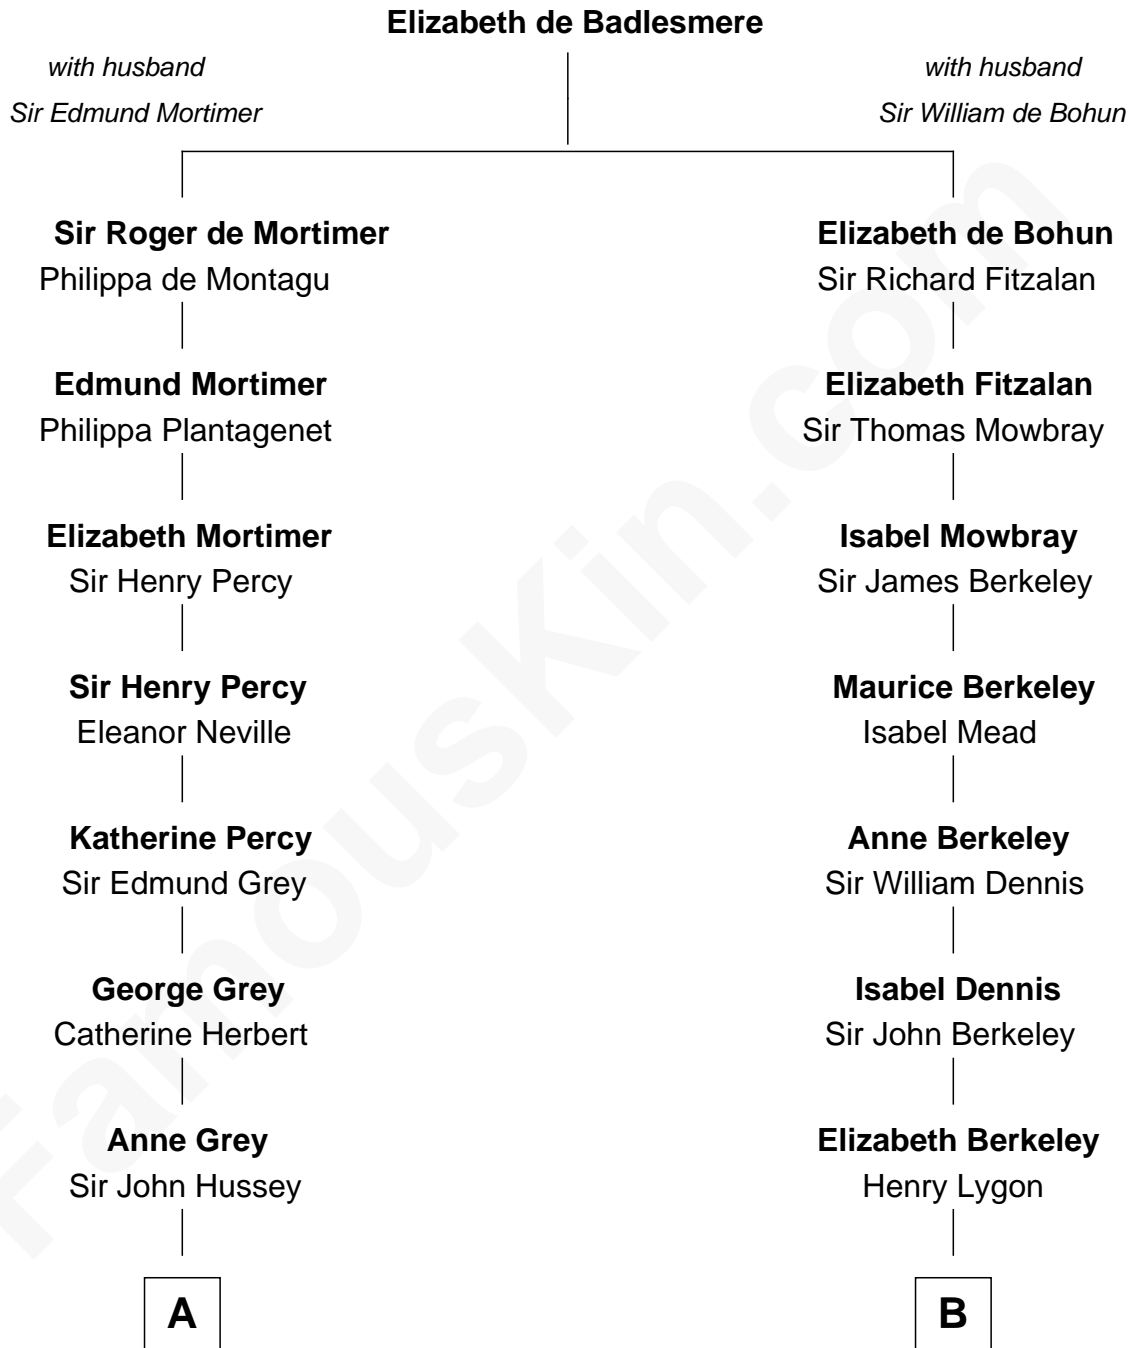

FamousKin.com Relationship Chart of

DeWitt Clinton

6th Governor of New York

14th cousin 6 times removed of

James Taylor

Singer-Songwriter

C

—
Emily Roxanna Leonard

Stanford Lyman Haynes

—
Theodosia Haynes

Alexander Taylor

—
Dr. Isaac Montrose Taylor

Gertrude Arline Woodard

—
James Taylor

Singer-Songwriter

FamousKin.com