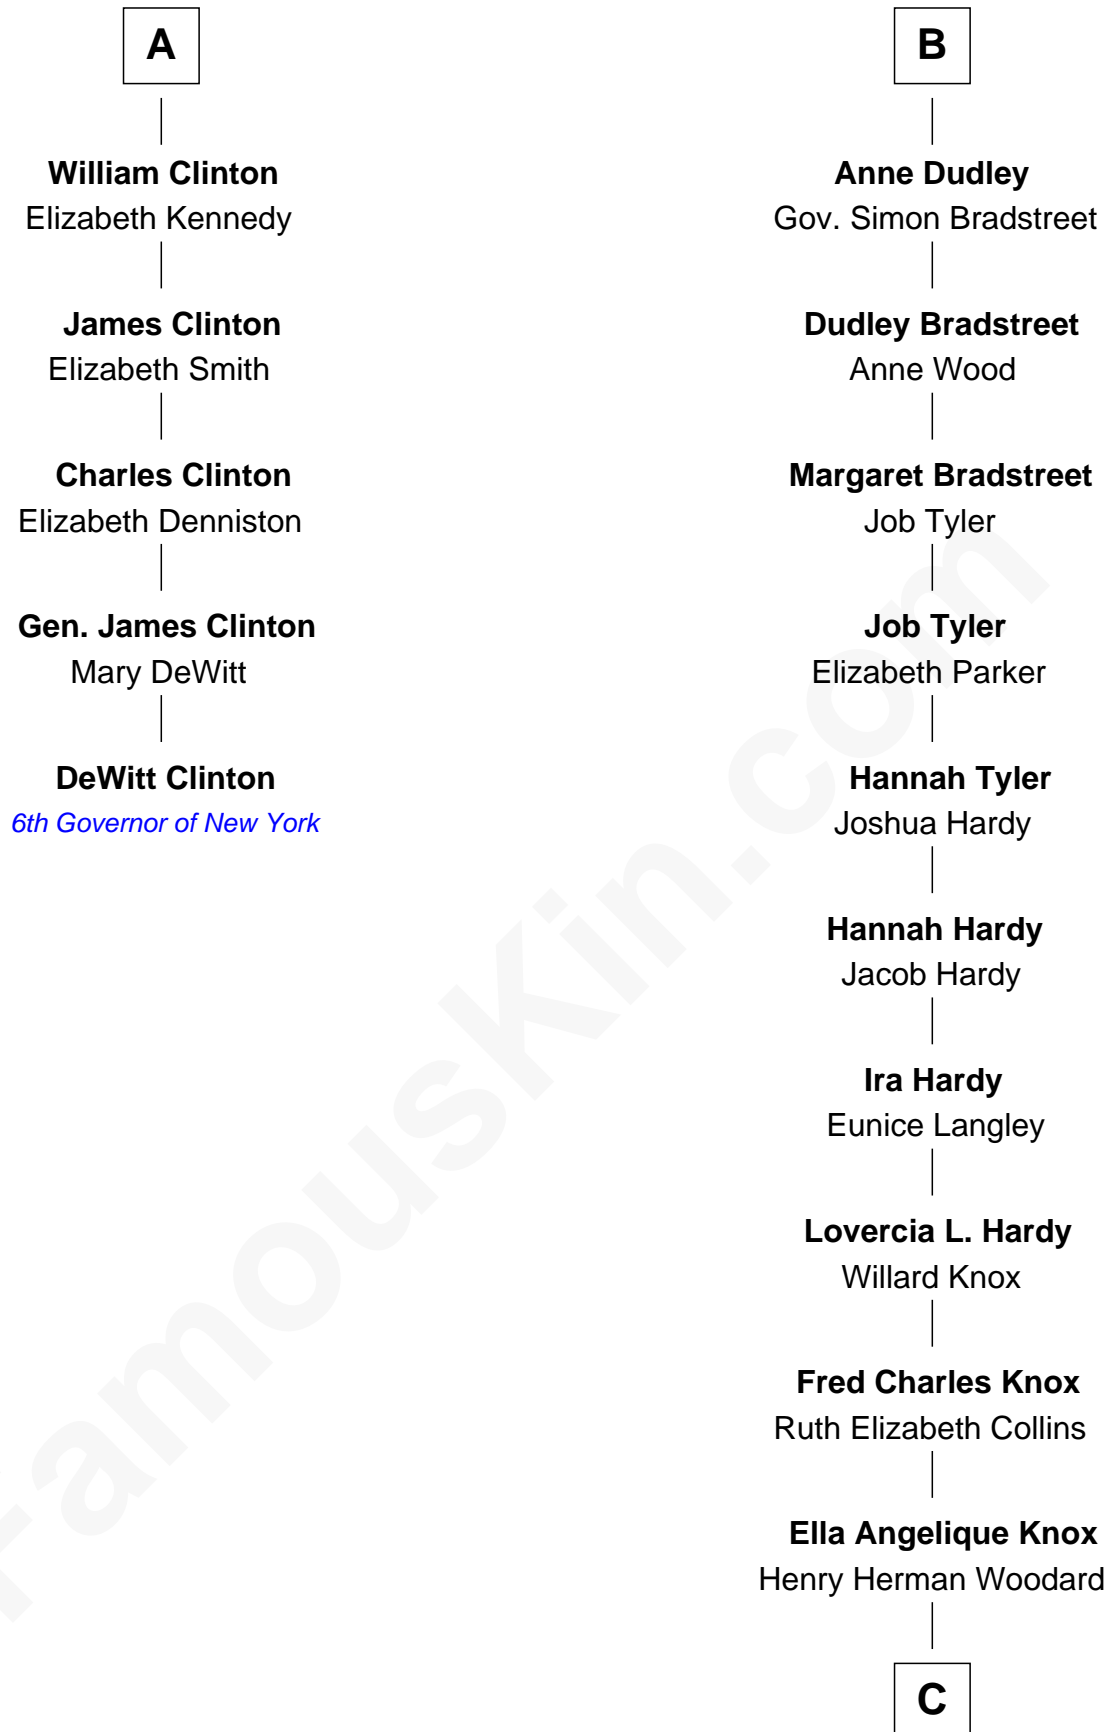

# FamousKin.com Relationship Chart of

**DeWitt Clinton**

*6th Governor of New York*

11th cousin 7 times removed of

**James Taylor**

*Singer-Songwriter*

**Sir Ralph Neville**

Joan Beaufort

Sir Thomas Strangeways

**Joan Strangeways**

Sir William Willoughby

**Cecily Willoughby**

Sir Edward Sutton

**Sir John Sutton**

Cecily Grey

**Sir Henry Dudley**

----- Ashton

Probable

**Roger Dudley**

Susanna Thorne

**Gov. Thomas Dudley**

Dorothy York

**B**

**C**

**Gertrude Arline Woodard**

Dr. Isaac Montrose Taylor

**James Taylor**

*Singer-Songwriter*

FamousKin.com