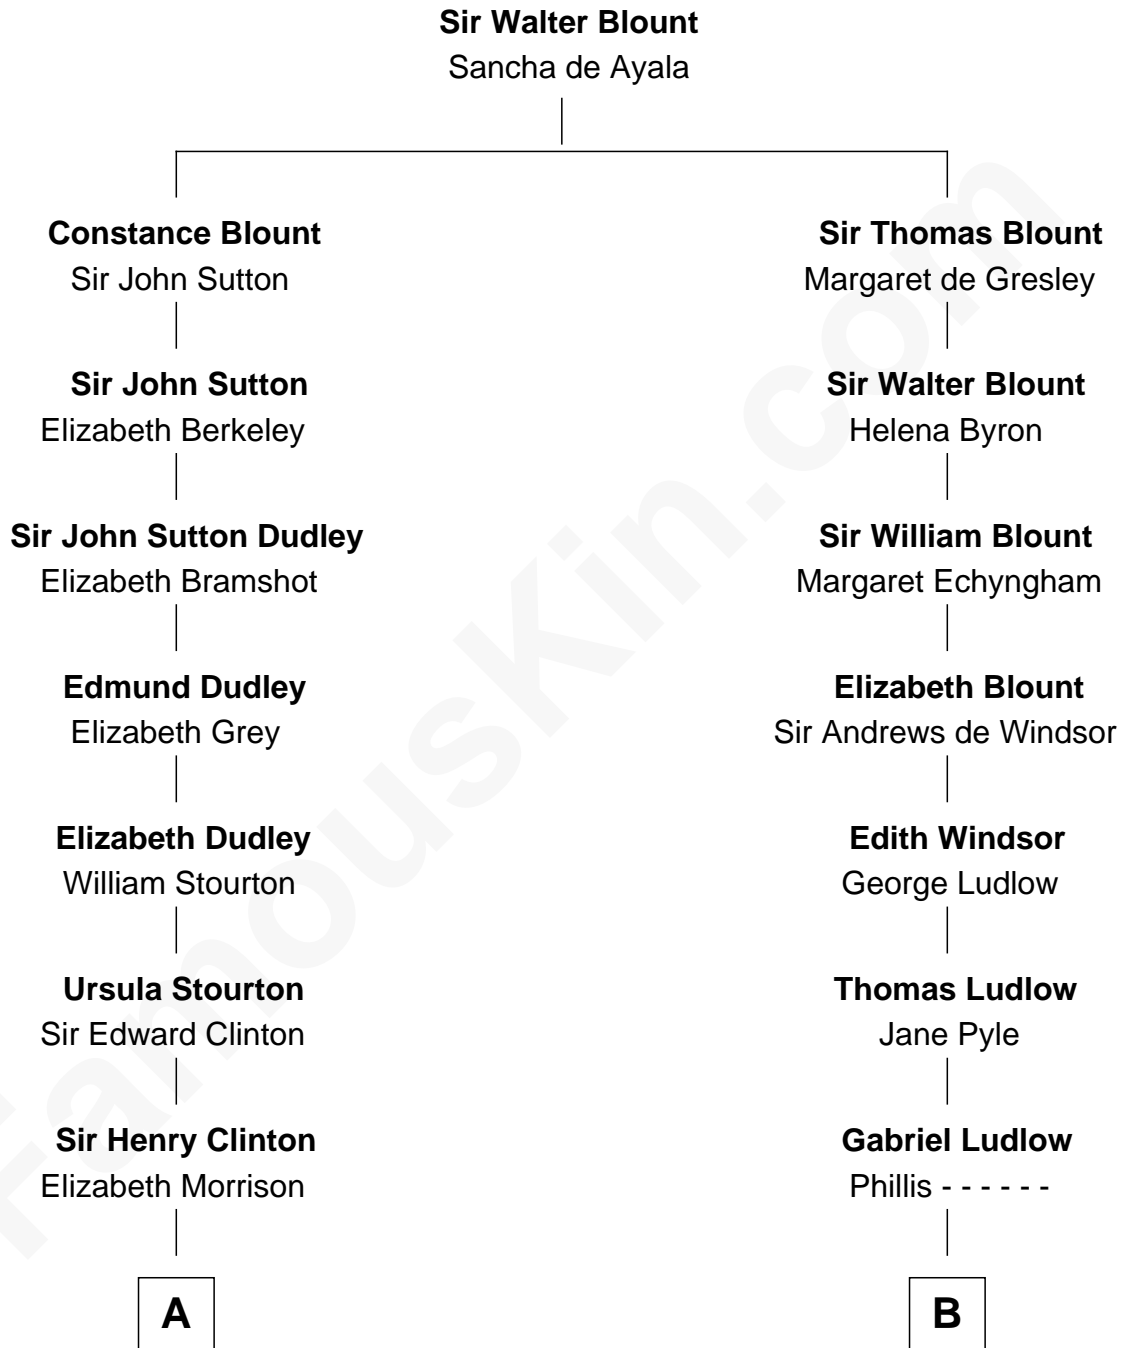

# FamousKin.com Relationship Chart of

**DeWitt Clinton**

*6th Governor of New York*

10th cousin 2 times removed of

**Carter Braxton**

*Signer of the Declaration of Independence*

**A**

**Sir Henry Clinton alias Fynes**

Elizabeth Hickman

**William Clinton**

Elizabeth Kennedy

**James Clinton**

Elizabeth Smith

**Charles Clinton**

Elizabeth Denniston

**Gen. James Clinton**

Mary DeWitt

**DeWitt Clinton**

*6th Governor of New York*

**B**

**Sarah Ludlow**

Col. John Carter

**Col. Robert Carter**

Elizabeth Landon

**Mary Carter**

George Braxton

**Carter Braxton**

*Signer of Declaration of Independence*