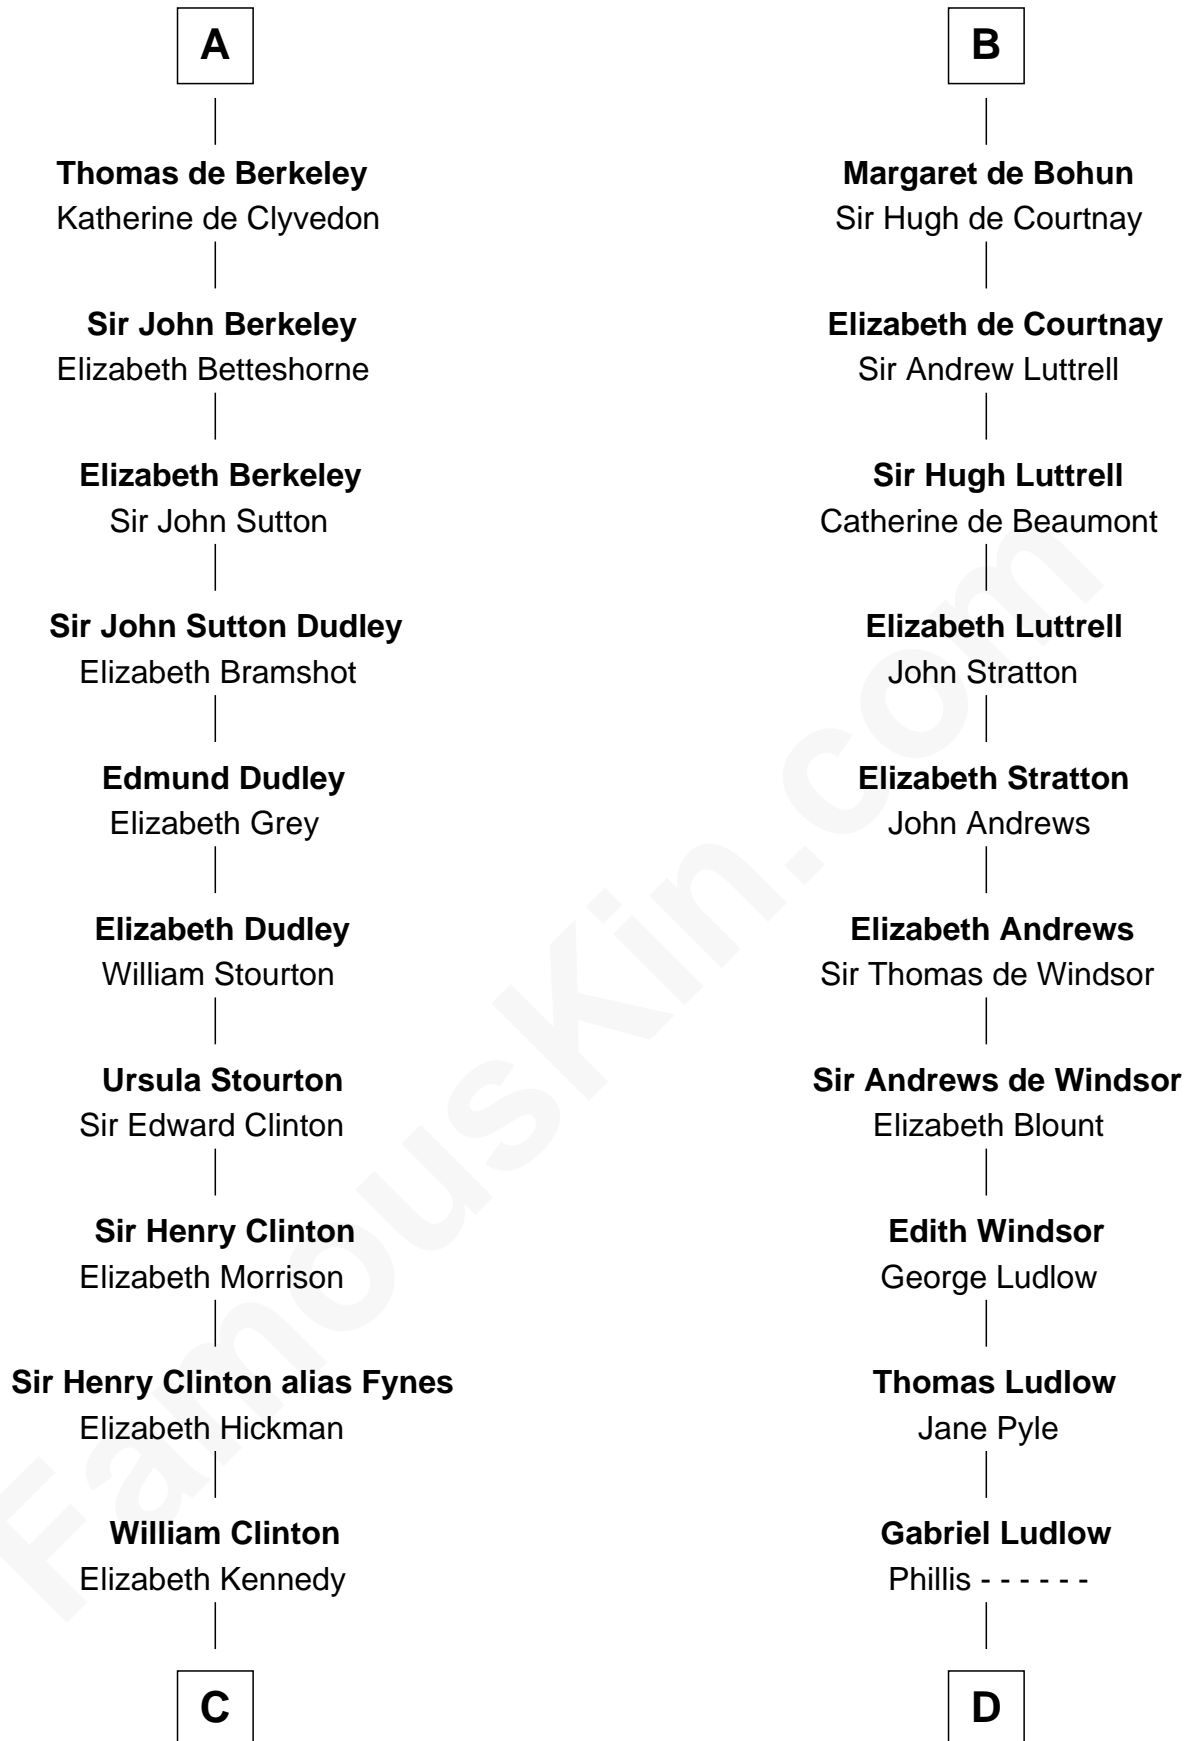

FamousKin.com Relationship Chart of

DeWitt Clinton

6th Governor of New York

20th cousin of

Carter Braxton

Signer of the Declaration of Independence

Mitchertach O'Toole

Cacht Inion Loigsig O'Morda

C

James Clinton
Elizabeth Smith

Charles Clinton
Elizabeth Denniston

Gen. James Clinton
Mary DeWitt

DeWitt Clinton
6th Governor of New York

D

Sarah Ludlow
Col. John Carter

Col. Robert Carter
Elizabeth Landon

Mary Carter
George Braxton

Carter Braxton
Signer of Declaration of Independence