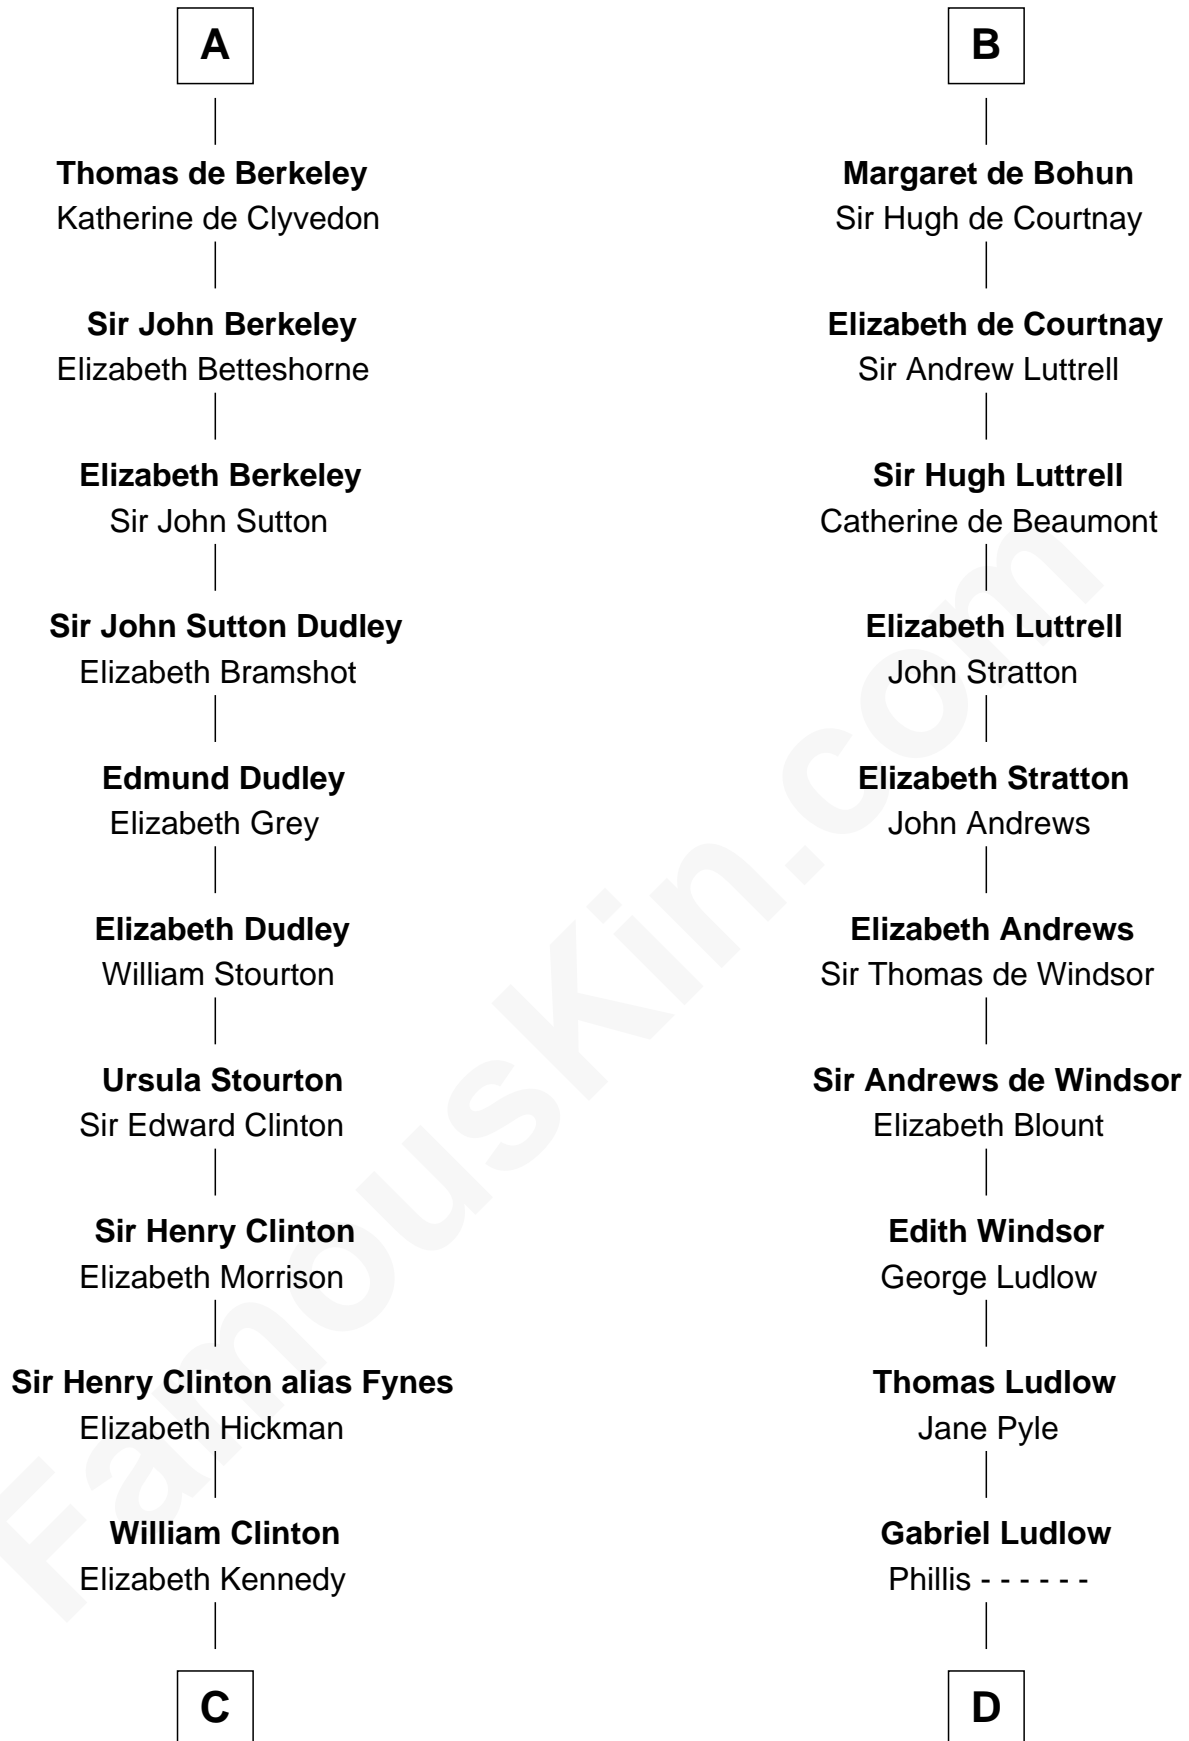

FamousKin.com Relationship Chart of

DeWitt Clinton

6th Governor of New York

20th cousin of

Carter Braxton

Signer of the Declaration of Independence

Enna MacMurrough

C

James Clinton
Elizabeth Smith

Charles Clinton
Elizabeth Denniston

Gen. James Clinton
Mary DeWitt

DeWitt Clinton
6th Governor of New York

D

Sarah Ludlow
Col. John Carter

Col. Robert Carter
Elizabeth Landon

Mary Carter
George Braxton

Carter Braxton
Signer of Declaration of Independence