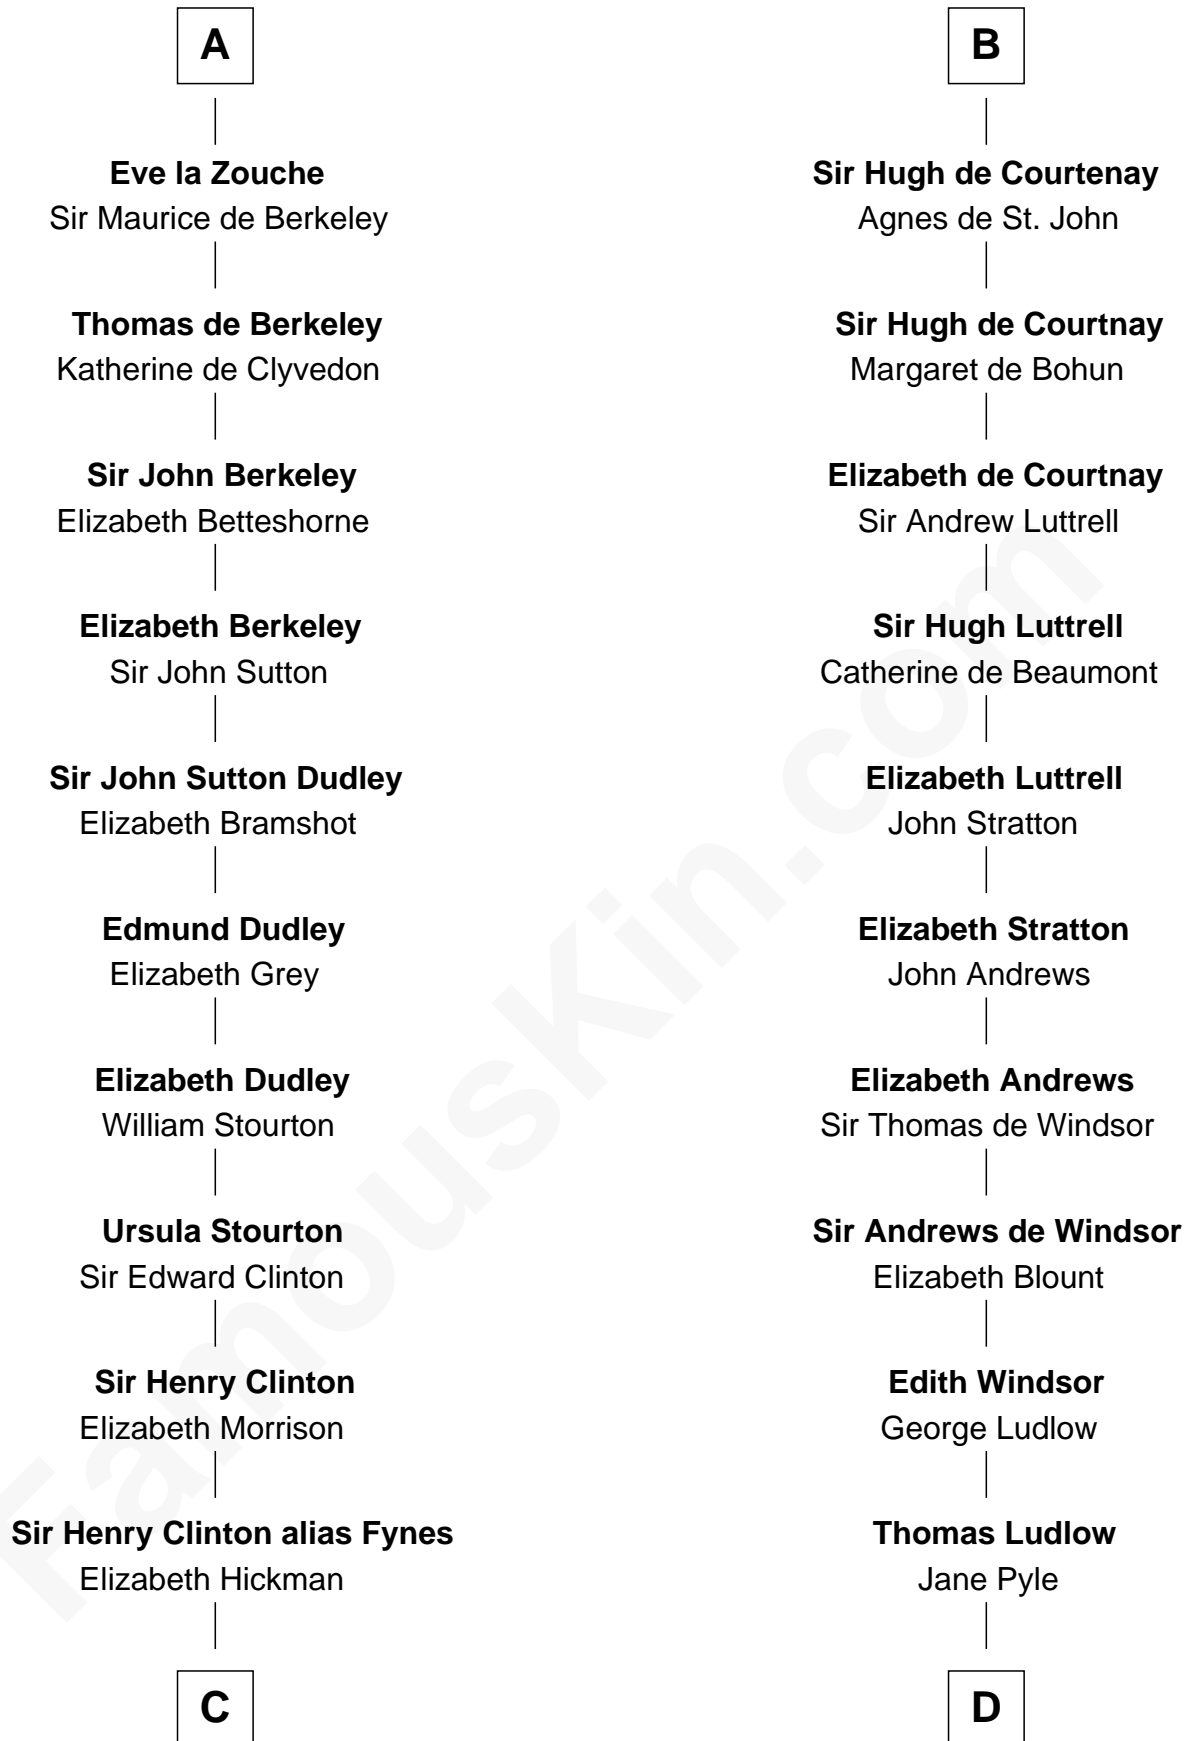

FamousKin.com Relationship Chart of

DeWitt Clinton

6th Governor of New York

21st cousin of

Carter Braxton

Signer of the Declaration of Independence

Hugh de Claremont

Margaret de Roucy

Eva Marshal

William de Braiose

Eve de Braiose

Sir William de Cantilupe

Milicent de Cantilupe

Eudo la Zouche

A

Adeliza de Clermont-en-Beauvaisis

Hawise de Quincy

Isabel de Vere

Sir John de Courtenay

Sir Hugh de Courtenay

Eleanor le Despencer

B

C

William Clinton
Elizabeth Kennedy

James Clinton
Elizabeth Smith

Charles Clinton
Elizabeth Denniston

Gen. James Clinton
Mary DeWitt

DeWitt Clinton
6th Governor of New York

D

Gabriel Ludlow
Phillis - - - - -

Sarah Ludlow
Col. John Carter

Col. Robert Carter
Elizabeth Landon