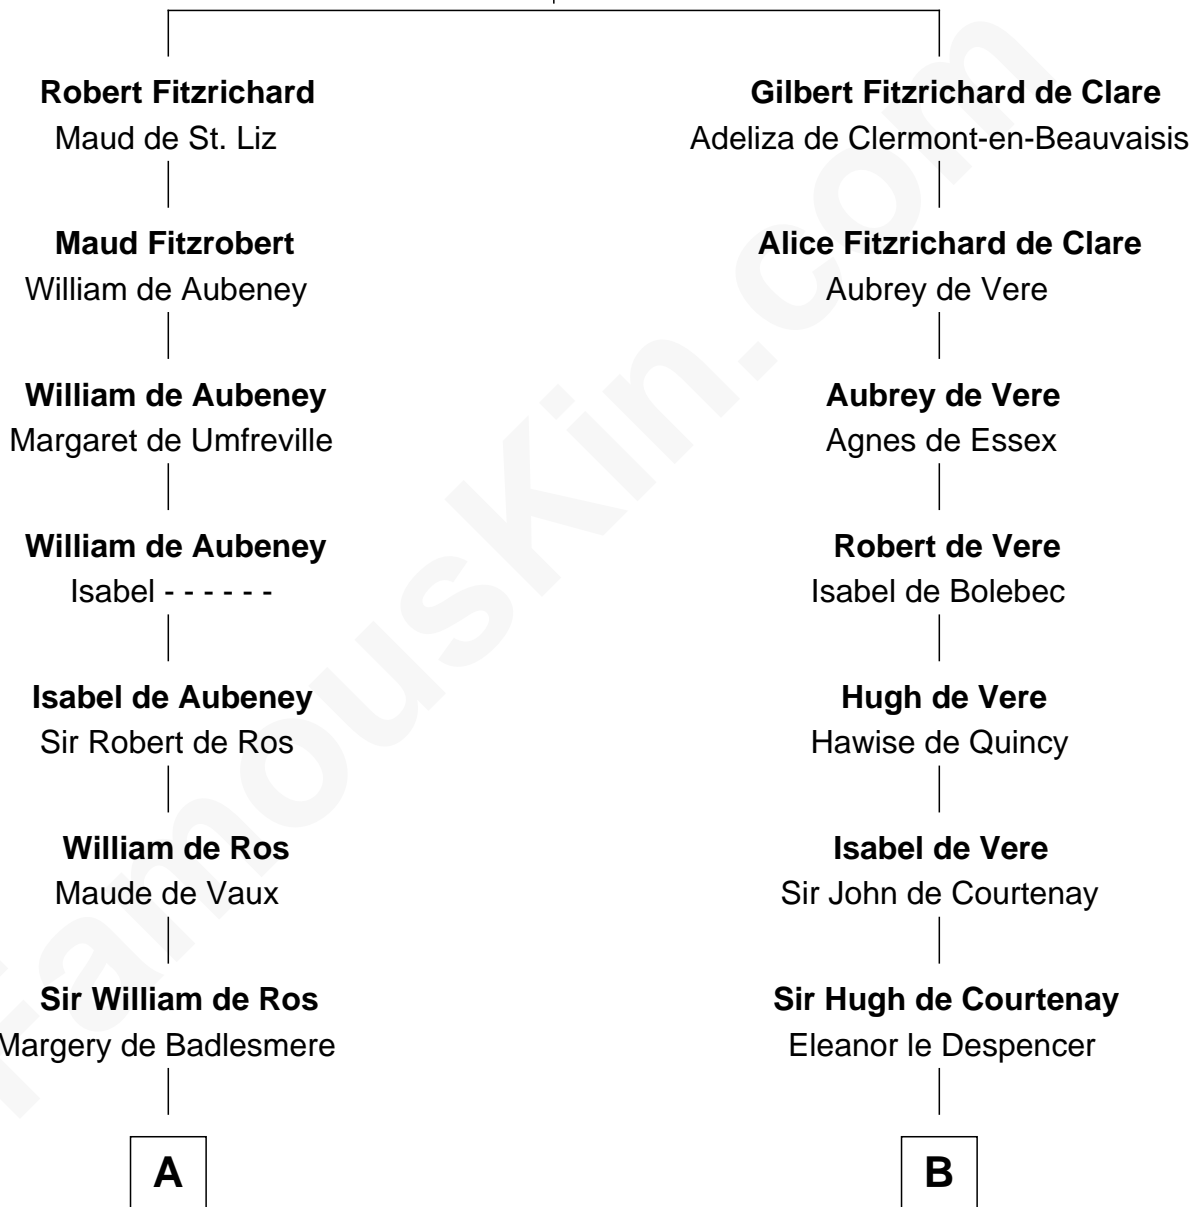

# FamousKin.com Relationship Chart of

**DeWitt Clinton**

*6th Governor of New York*

20th cousin 1 time removed of

**Carter Braxton**

*Signer of the Declaration of Independence*

**Richard Fitzgilbert**

Rohese Giffard

**C**

**James Clinton**  
Elizabeth Smith

**Charles Clinton**  
Elizabeth Denniston

**Gen. James Clinton**  
Mary DeWitt

**DeWitt Clinton**  
*6th Governor of New York*

**D**

**Gabriel Ludlow**  
Phillis - - - - -