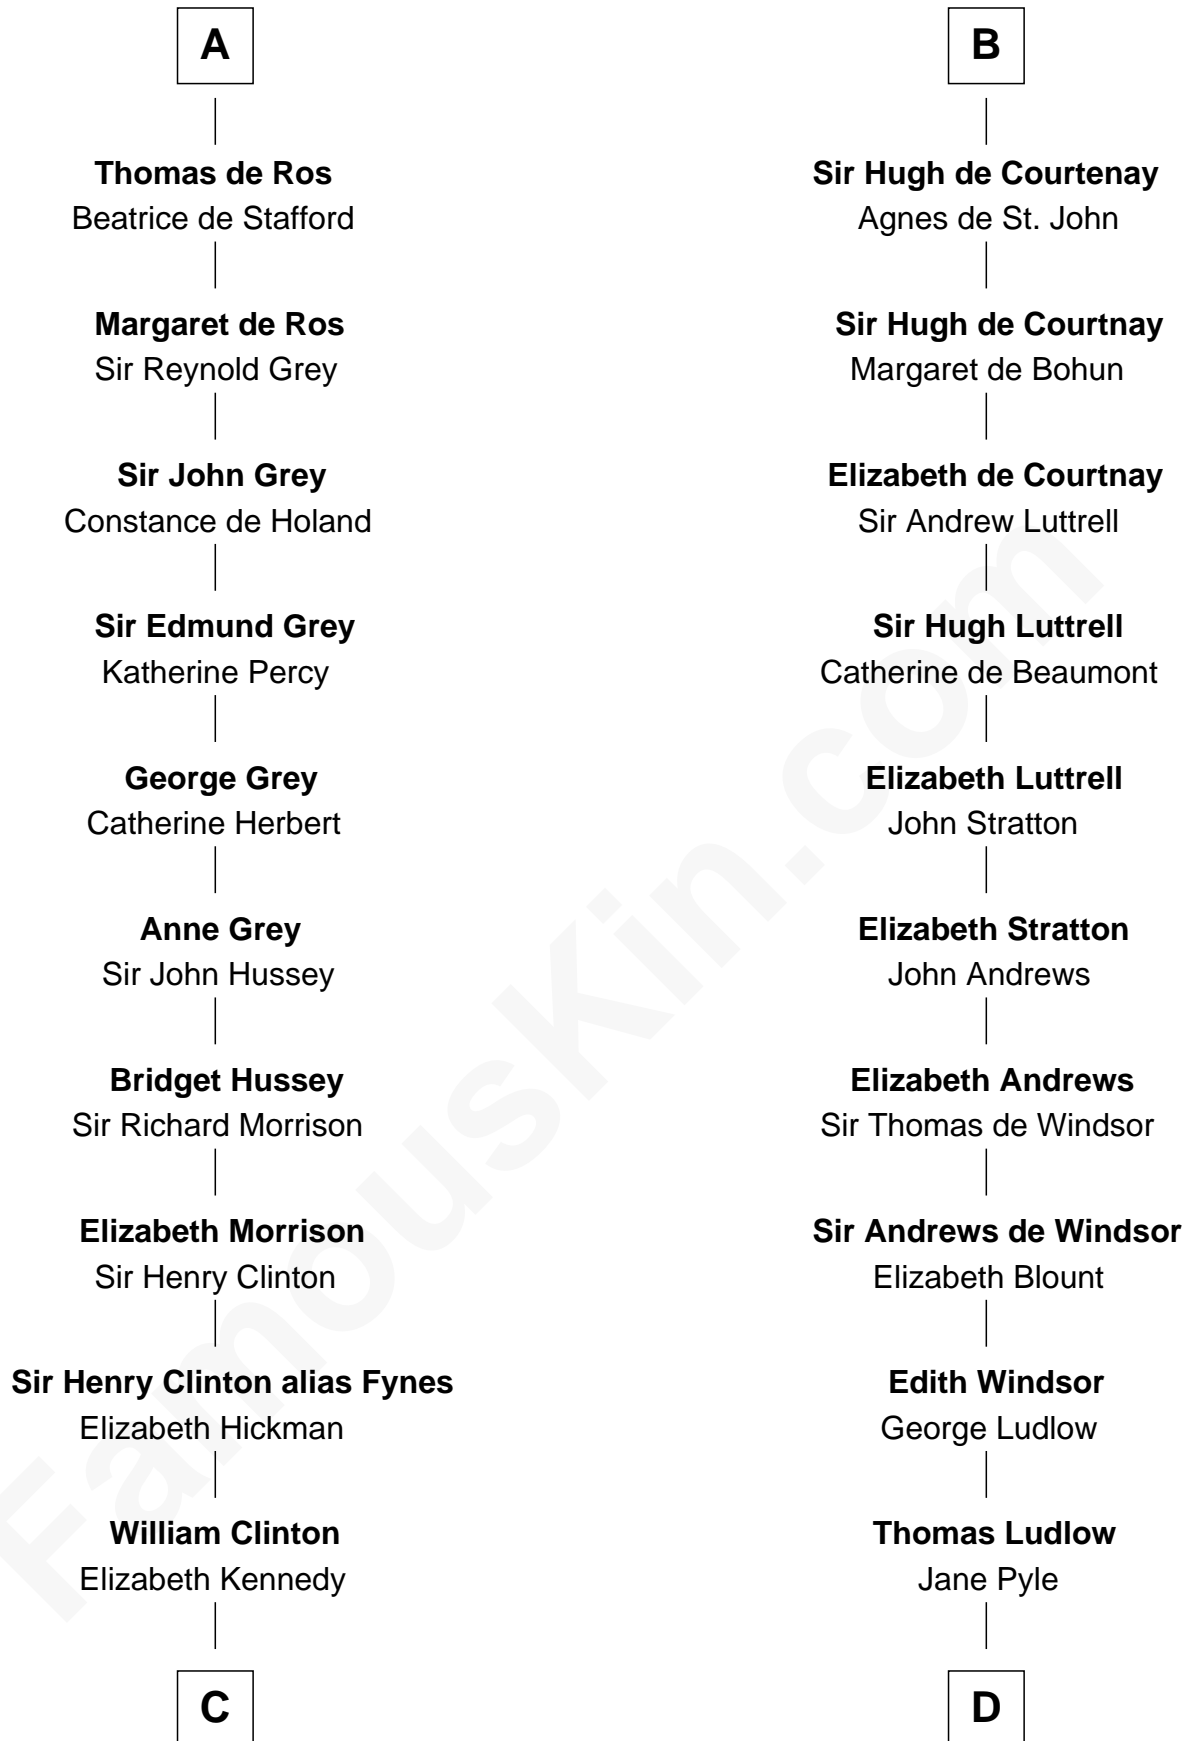

# FamousKin.com Relationship Chart of

**DeWitt Clinton**

*6th Governor of New York*

20th cousin 1 time removed of

**Carter Braxton**

*Signer of the Declaration of Independence*

**Richard Fitzgilbert**

Rohese Giffard

**C**

**James Clinton**  
Elizabeth Smith

**Charles Clinton**  
Elizabeth Denniston

**Gen. James Clinton**  
Mary DeWitt

**DeWitt Clinton**  
*6th Governor of New York*

**D**

**Gabriel Ludlow**  
Phillis - - - - -

**Sarah Ludlow**  
Col. John Carter

**Col. Robert Carter**  
Elizabeth Landon

**Mary Carter**  
George Braxton

**Carter Braxton**  
*Signer of Declaration of Independence*

FamousKin.com