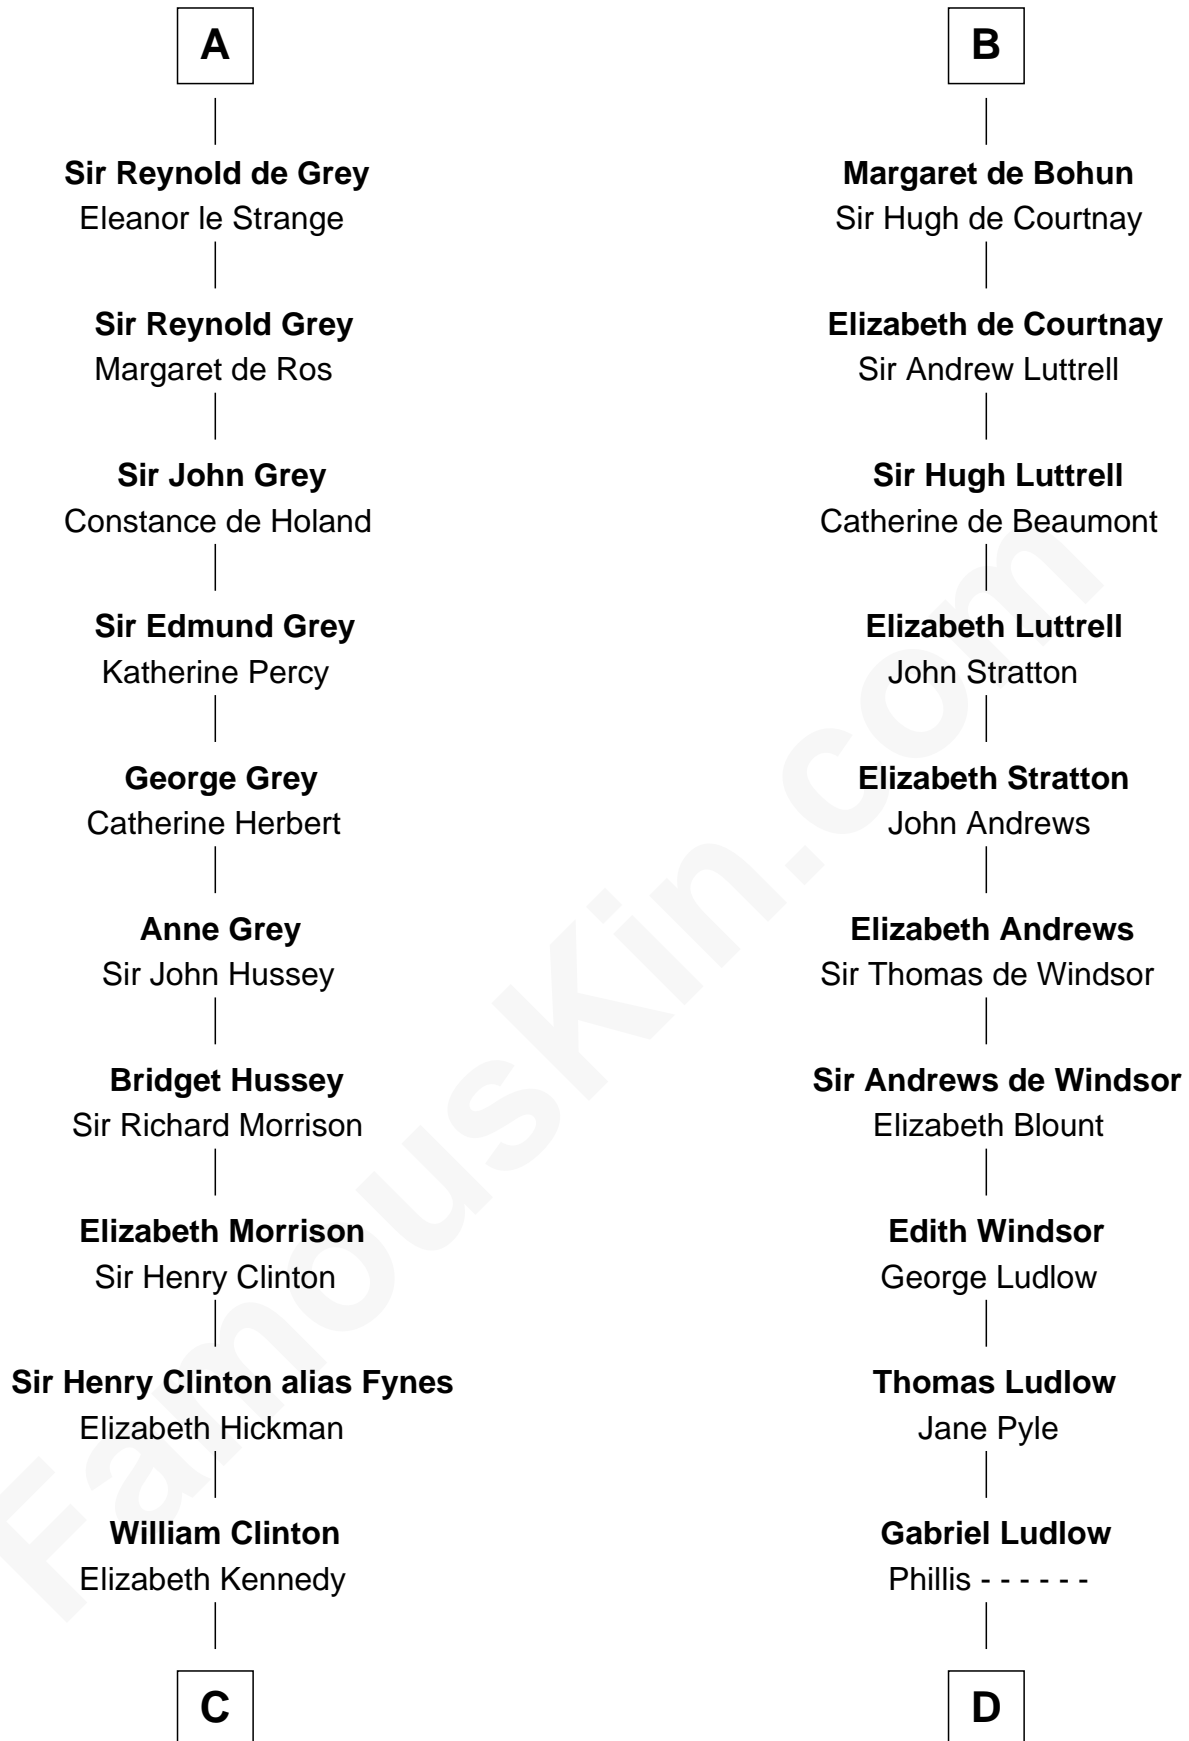

FamousKin.com Relationship Chart of

DeWitt Clinton

6th Governor of New York

20th cousin of

Carter Braxton

Signer of the Declaration of Independence

Miles of Gloucester

Sibyl de Neufmarche

Eleanor de Bohun

Sir John de Verdun

Maud de Verdun

Sir John de Grey

Sir Roger de Grey

Elizabeth de Hastings

A

Margaret of Hereford

Eleanor de Braiose

Humphrey de Bohun

Maud de Fiennes

Humphrey de Bohun

Elizabeth Plantagenet

B

C

James Clinton
Elizabeth Smith

Charles Clinton
Elizabeth Denniston

Gen. James Clinton
Mary DeWitt

DeWitt Clinton
6th Governor of New York

D

Sarah Ludlow
Col. John Carter

Col. Robert Carter
Elizabeth Landon

Mary Carter
George Braxton

Carter Braxton
Signer of Declaration of Independence