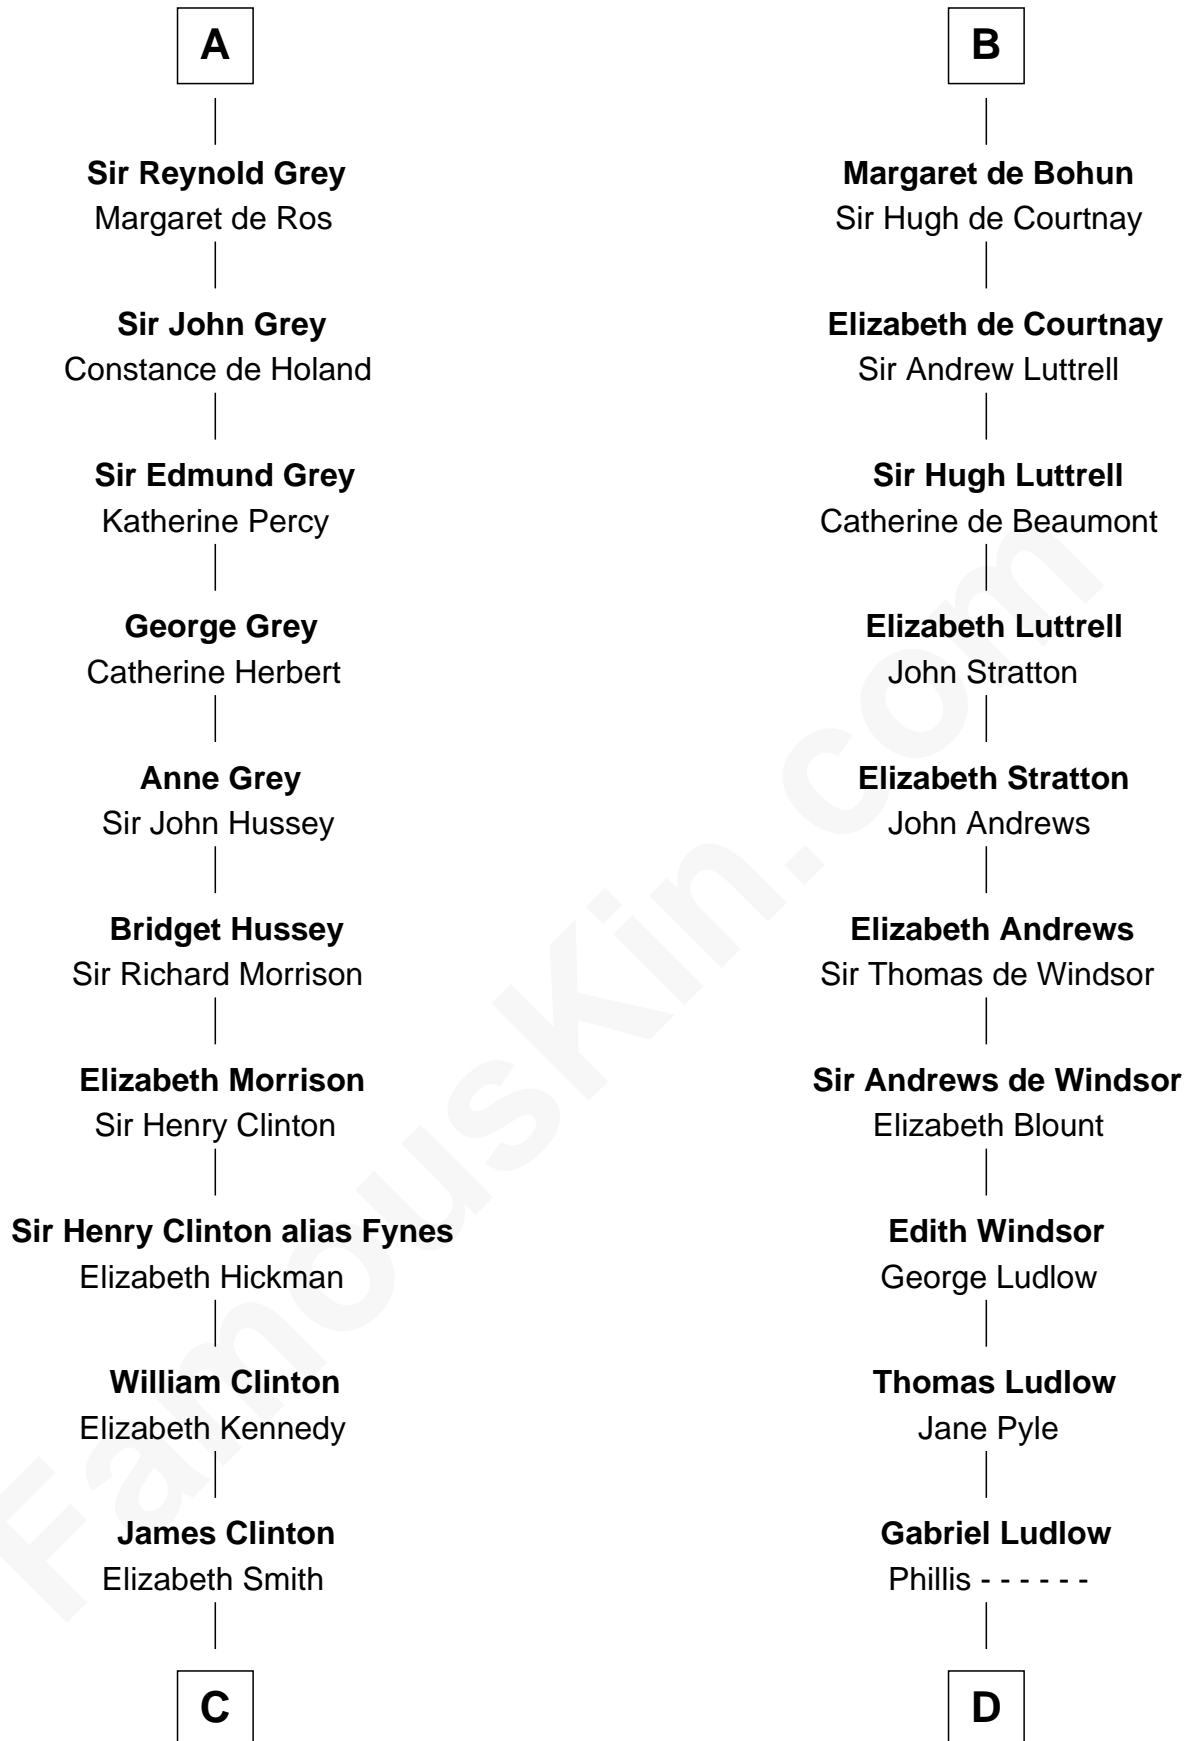

# FamousKin.com Relationship Chart of

**DeWitt Clinton**

*6th Governor of New York*

19th cousin 1 time removed of

**Carter Braxton**

*Signer of the Declaration of Independence*

**David I, King of Scotland**

Maud of Northumberland

**C**

**Charles Clinton**  
Elizabeth Denniston

**Gen. James Clinton**  
Mary DeWitt

**DeWitt Clinton**  
*6th Governor of New York*

**D**

**Sarah Ludlow**  
Col. John Carter

**Col. Robert Carter**  
Elizabeth Landon

**Mary Carter**  
George Braxton

**Carter Braxton**  
*Signer of Declaration of Independence*

FamousKin.com