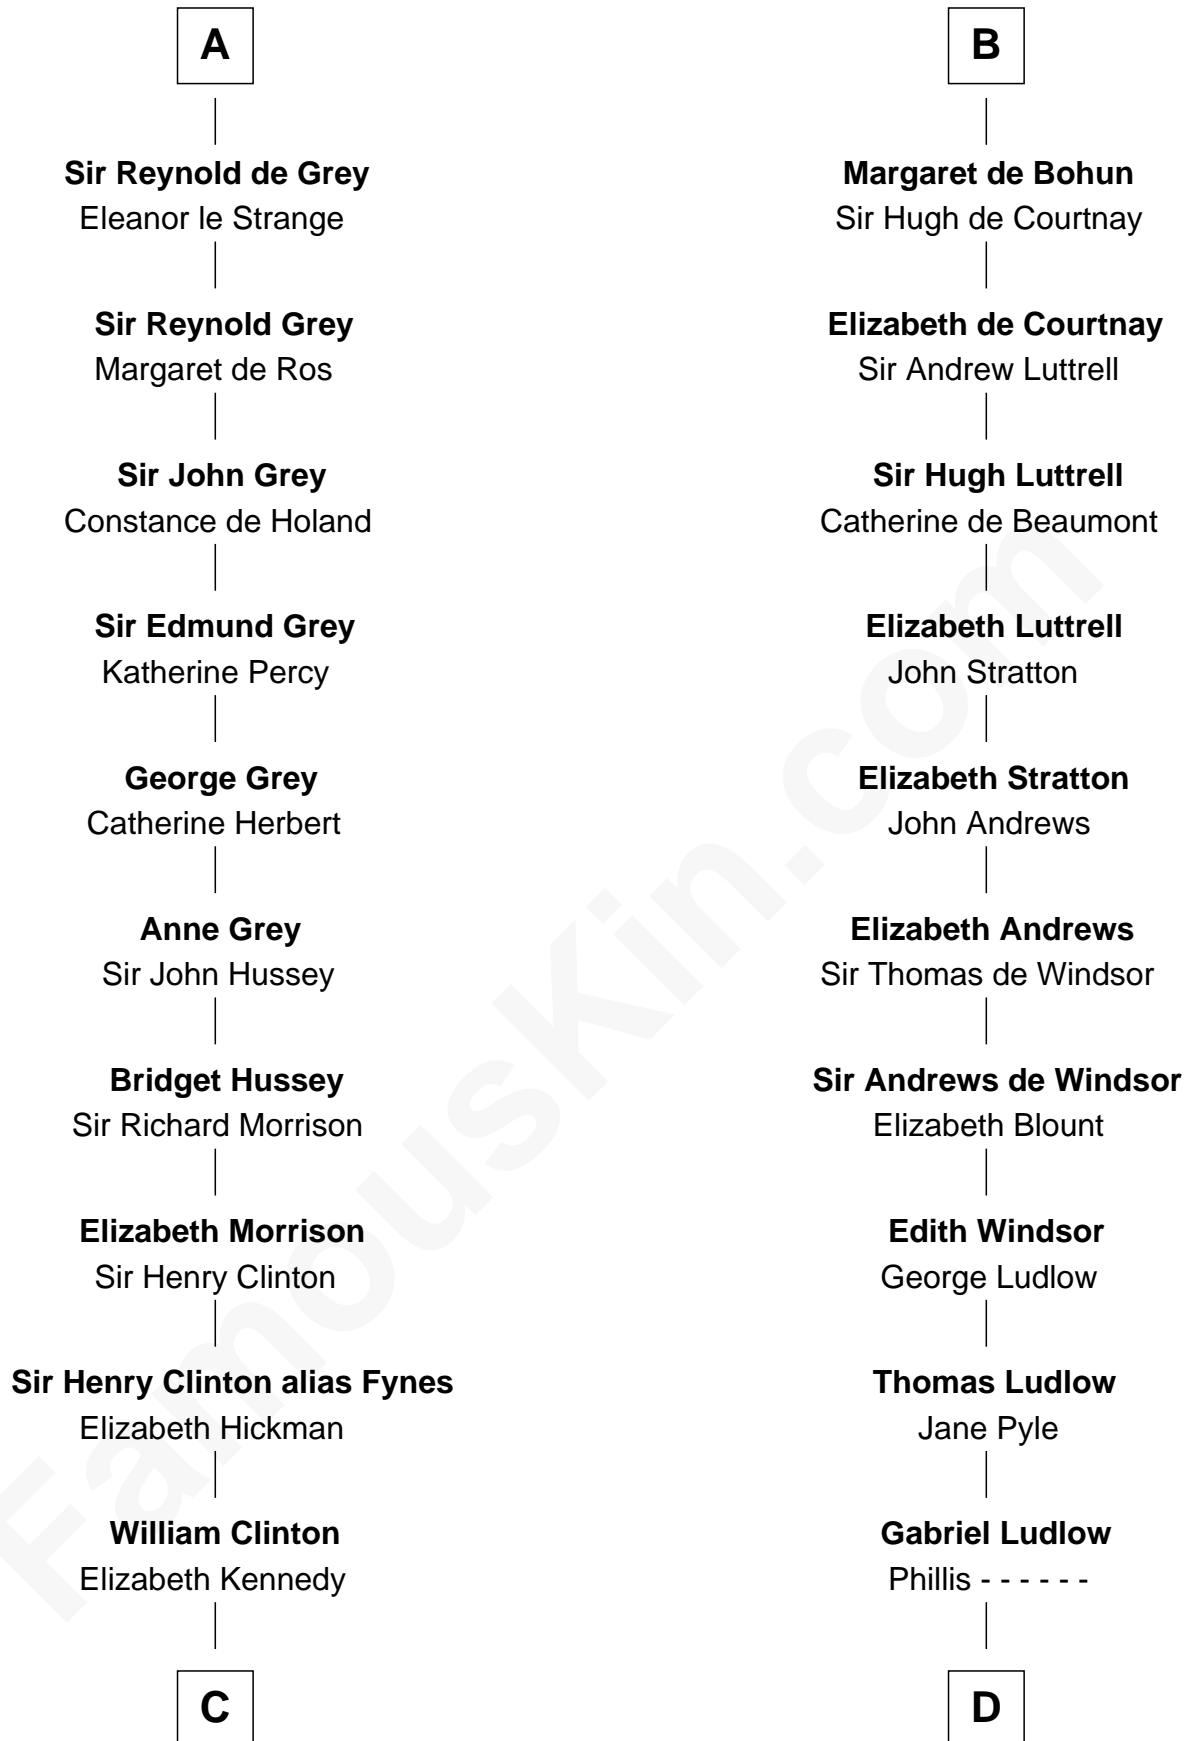

FamousKin.com Relationship Chart of

DeWitt Clinton

6th Governor of New York

20th cousin of

Carter Braxton

Signer of the Declaration of Independence

C

James Clinton
Elizabeth Smith

Charles Clinton
Elizabeth Denniston

Gen. James Clinton
Mary DeWitt

DeWitt Clinton
6th Governor of New York

D

Sarah Ludlow
Col. John Carter

Col. Robert Carter
Elizabeth Landon

Mary Carter
George Braxton

Carter Braxton
Signer of Declaration of Independence