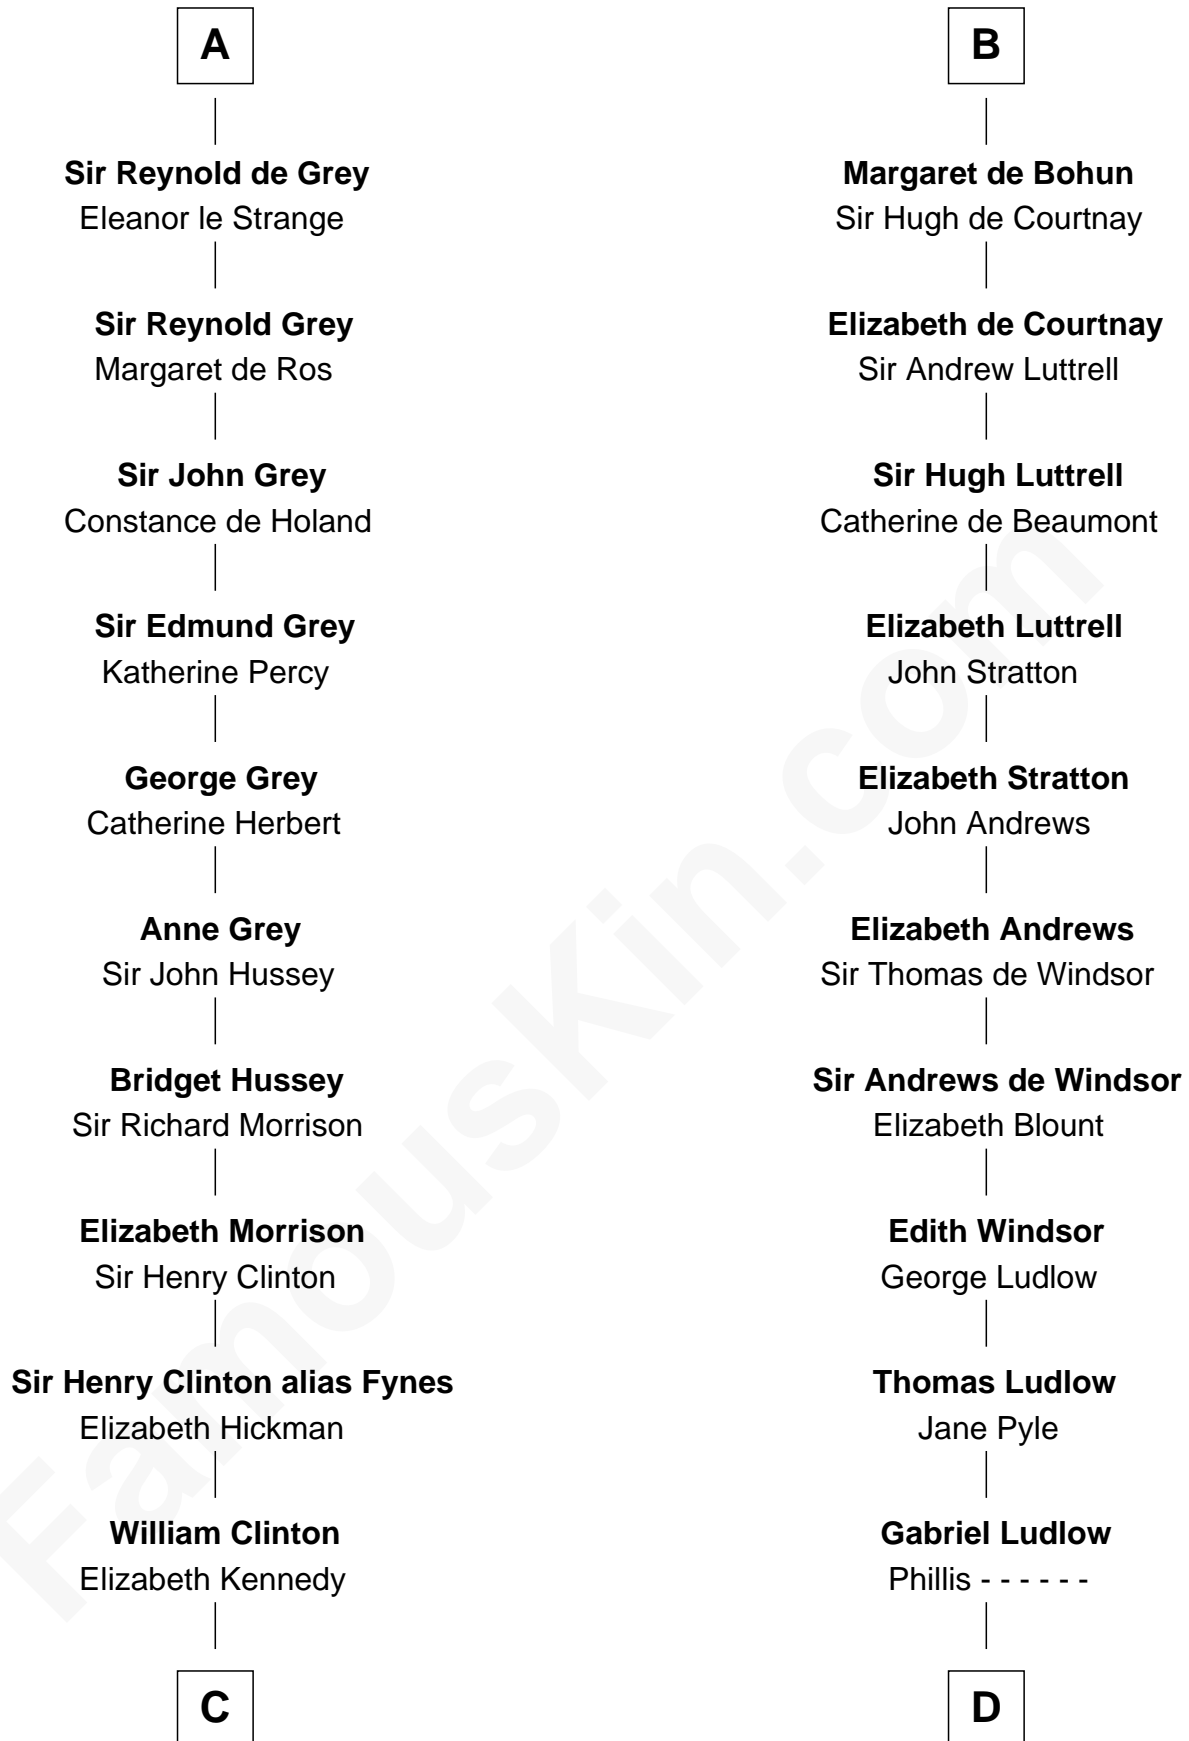

FamousKin.com Relationship Chart of

DeWitt Clinton

6th Governor of New York

20th cousin of

Carter Braxton

Signer of the Declaration of Independence

Geoffrey de Mandeville

Rohese de Vere

Maud de Mandeville
Piers de Lutegareshale

Sir Geoffrey FitzPiers
Beatrix de Say

Maud de Mandeville
Henry de Bohun

Sir Humphrey de Bohun
Maud of Eu

Eleanor de Bohun
Sir John de Verdun

Maud de Verdun
Sir John de Grey

Sir Roger de Grey
Elizabeth de Hastings

A

Maud de Mandeville
Piers de Lutegareshale

Sir Geoffrey FitzPiers
Beatrix de Say

Maud de Mandeville
Henry de Bohun

Sir Humphrey de Bohun
Maud of Eu

Sir Humphrey de Bohun
Eleanor de Braiose

Humphrey de Bohun
Maud de Fiennes

Humphrey de Bohun
Elizabeth Plantagenet

B

C

James Clinton
Elizabeth Smith

Charles Clinton
Elizabeth Denniston

Gen. James Clinton
Mary DeWitt

DeWitt Clinton
6th Governor of New York