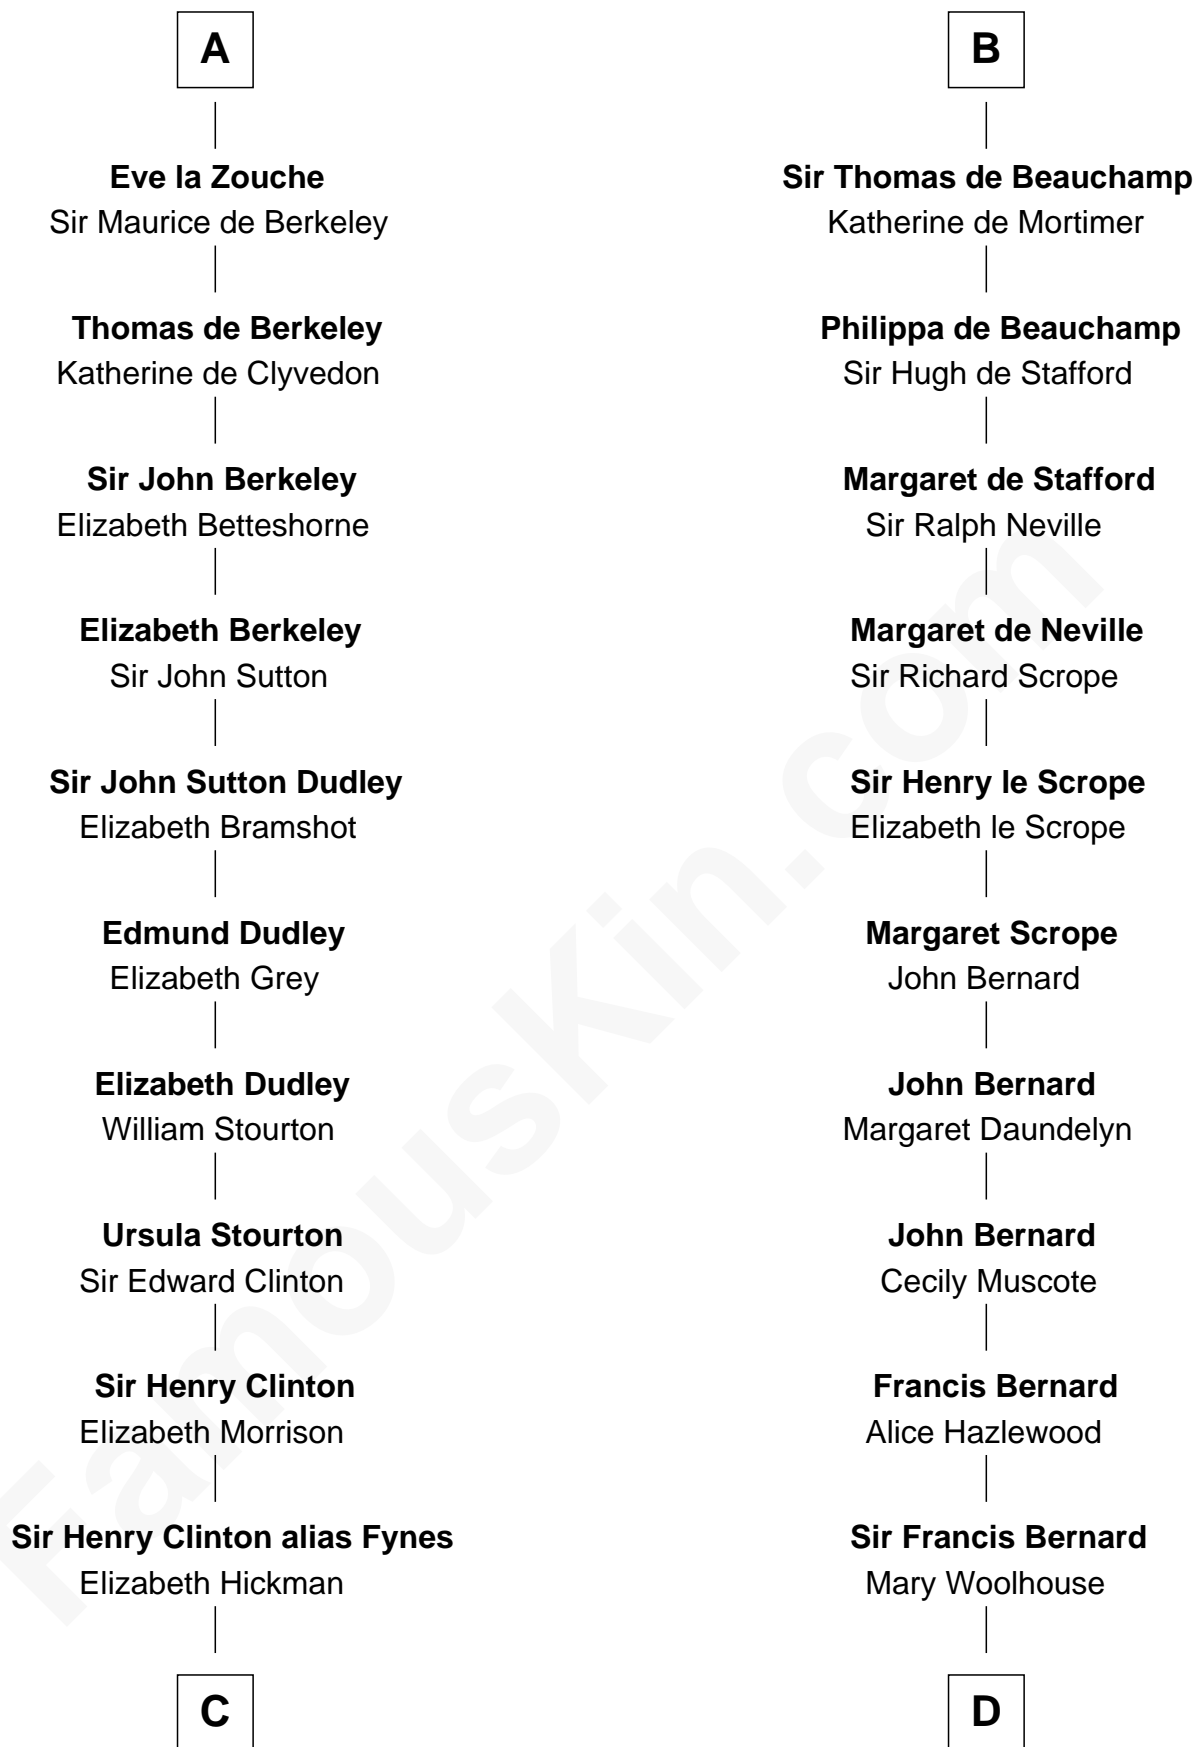

FamousKin.com Relationship Chart of

DeWitt Clinton

6th Governor of New York

21st cousin of

James Madison

4th U.S. President

Hugh de Claremont

Margaret de Roucy

Eva Marshal

William de Braiose

Eve de Braiose

Sir William de Cantilupe

Milicent de Cantilupe

Eudo la Zouche

A

Adeliza de Clermont-en-Beauvaisis

Isabel le Bigod

Maud FitzJohn

William de Beauchamp

Guy de Beauchamp

Alice de Toeni

B

C

William Clinton
Elizabeth Kennedy

James Clinton
Elizabeth Smith

Charles Clinton
Elizabeth Denniston

Gen. James Clinton
Mary DeWitt

DeWitt Clinton
6th Governor of New York

D

Margaret Bernard
Daniel Gaines

Mary Gaines
Col. John Catlett

Rebecca Catlett
Francis Conway