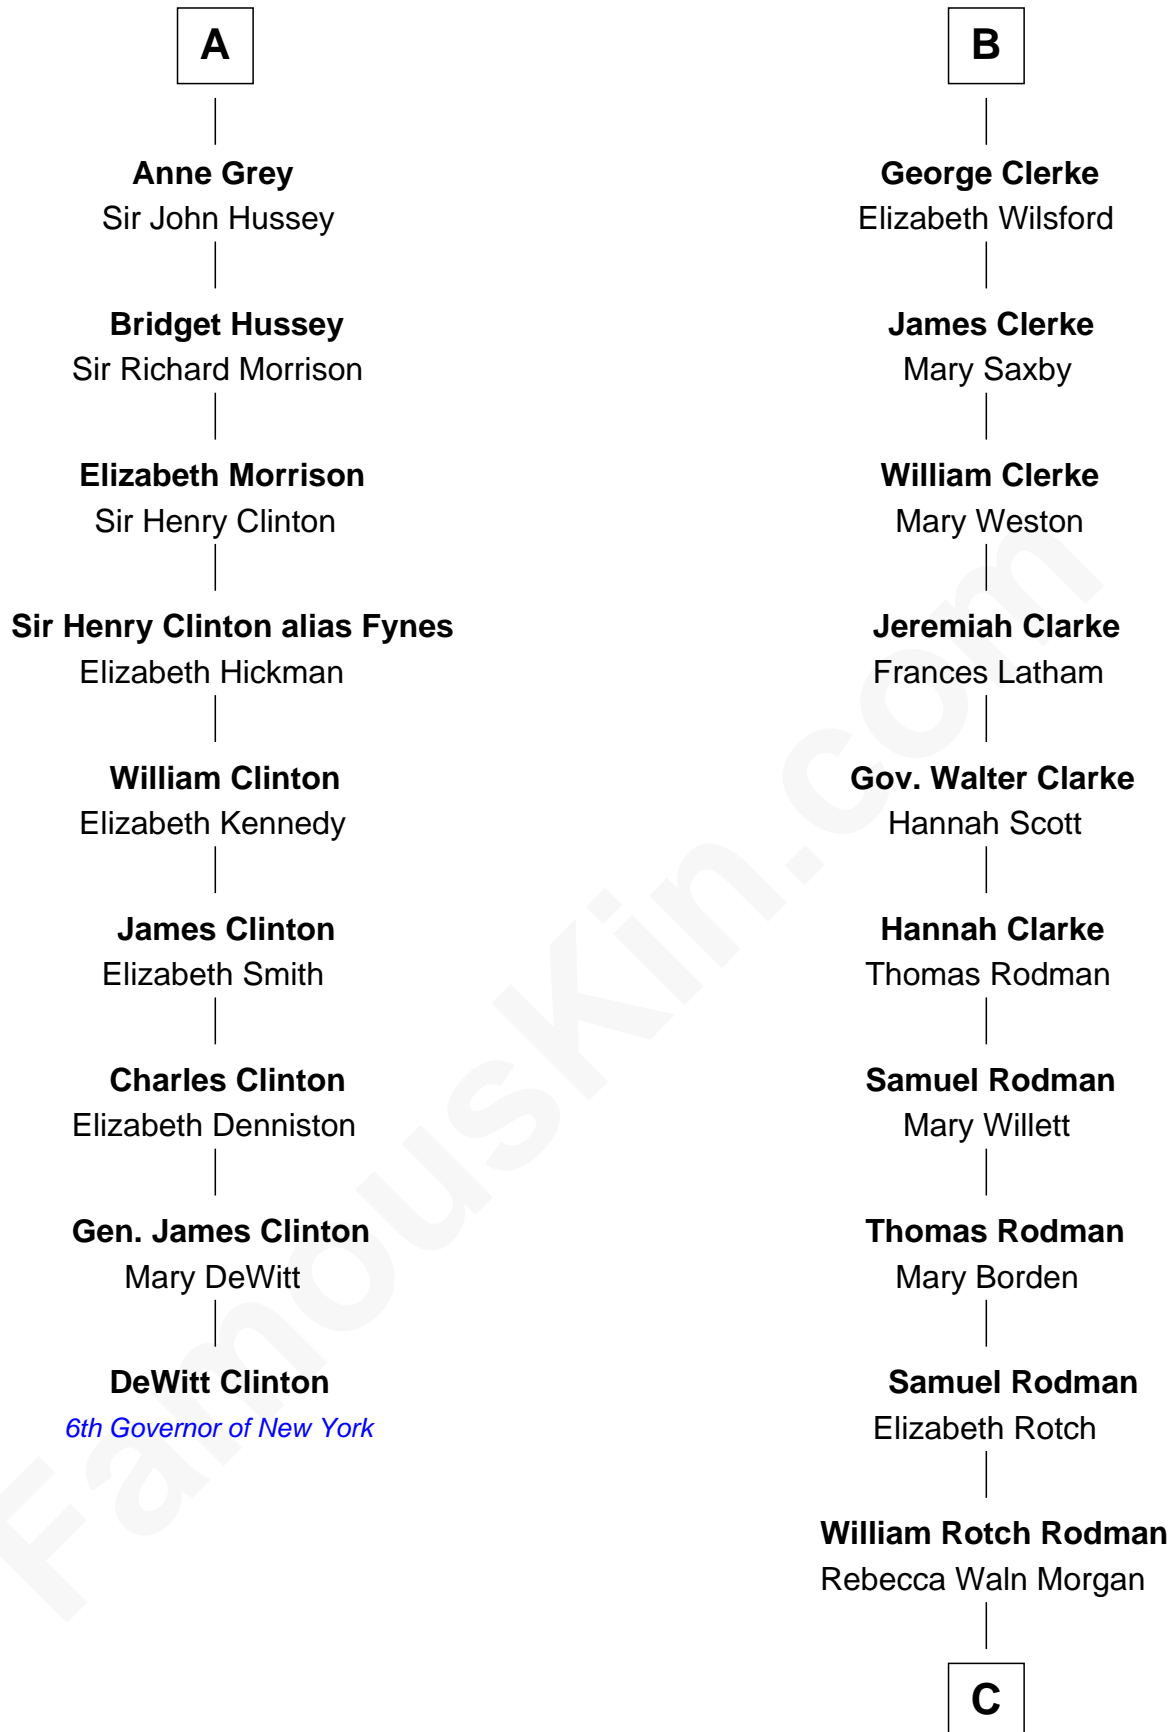

FamousKin.com Relationship Chart of

DeWitt Clinton

6th Governor of New York

15th cousin 6 times removed of

Tuesday Weld

TV and Movie Actress

Sir Thebaud de Verdun

*with wife
Maud Mortimer*

Elizabeth Bromwich

Sir Walter Devereux

Elizabeth Merbery

Anne Devereux

William Herbert

Catherine Herbert

George Grey

A

Sir Thomas Ferrers

Elizabeth Freville

Sir Henry Ferrers

Margaret Heckstall

Elizabeth Ferrers

James Clerke

B

C

—
Alfred Rodman

Anna Lothrop Motley

—
Eloise Rodman

Stephen Minot Weld

—
Edward Motley Weld

Sarah Lothrop King

—
Lothrop Motley Weld

Yosene Balfour Ker