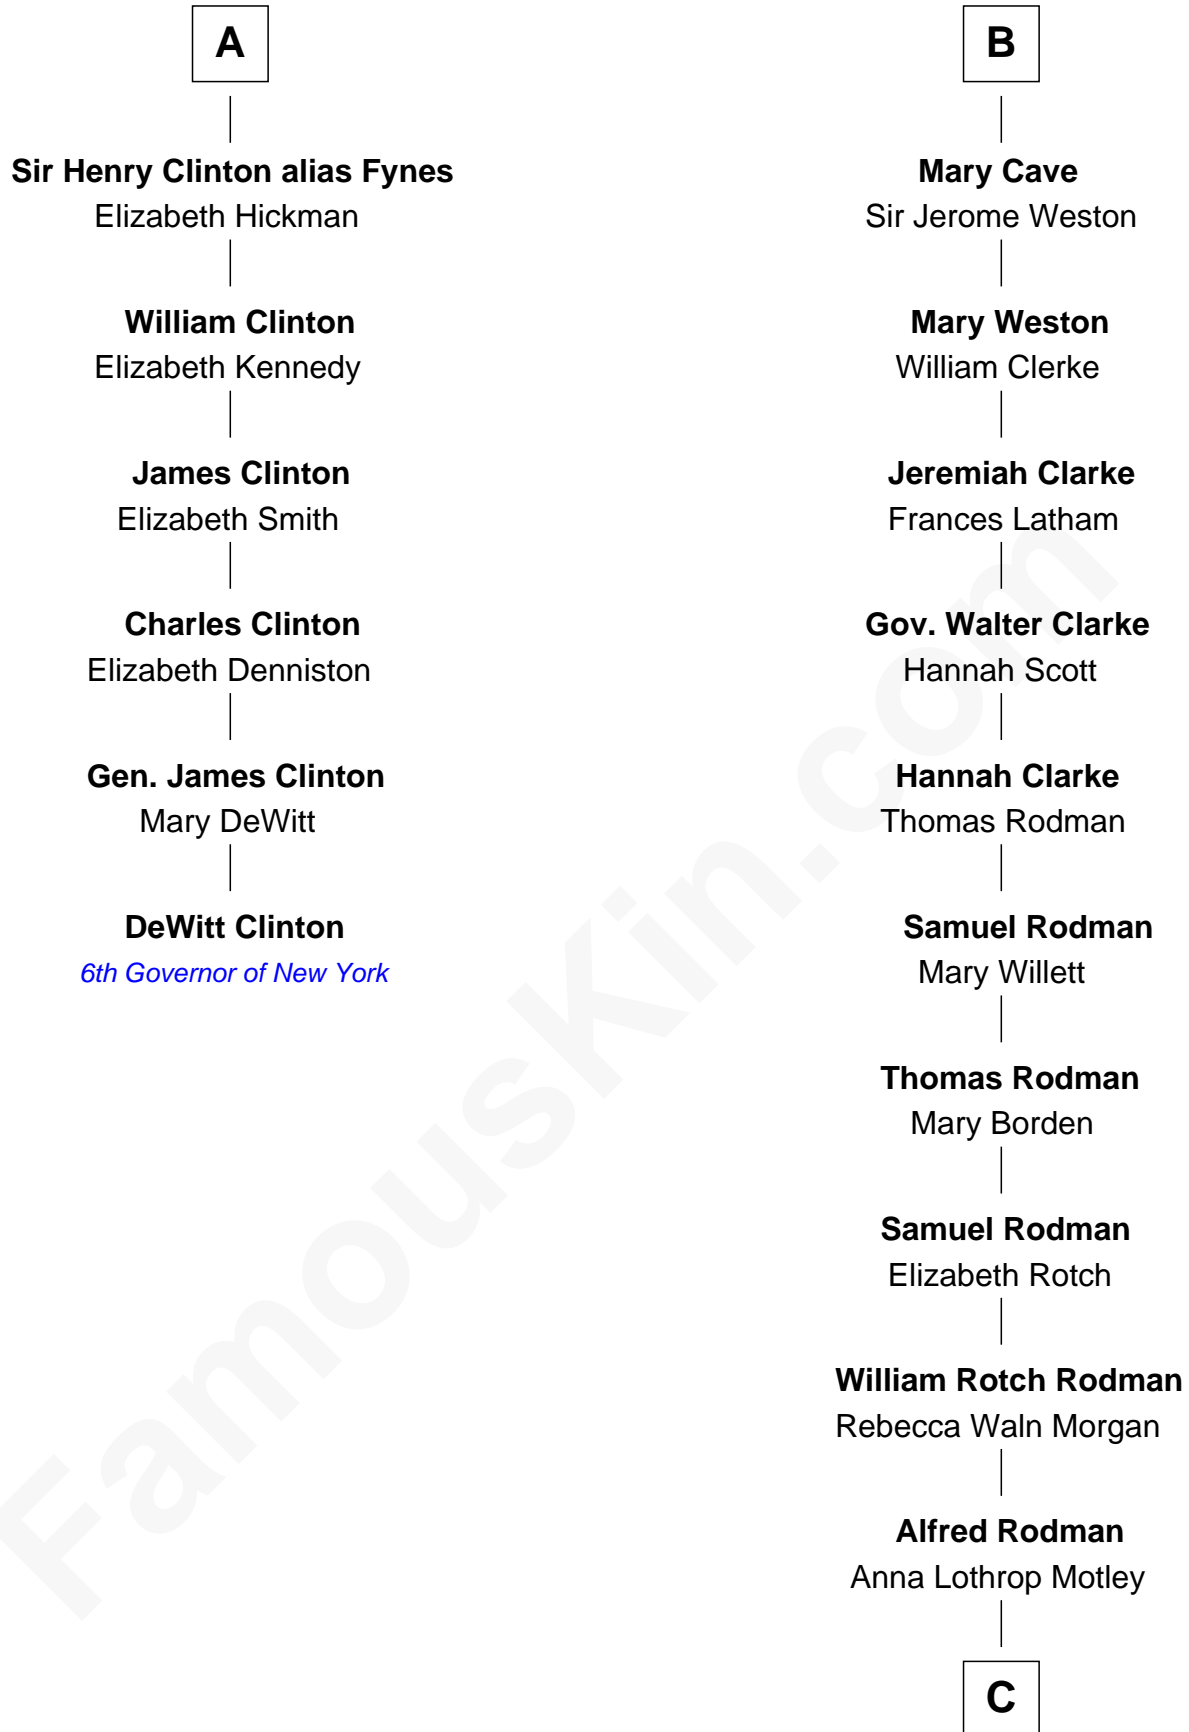

FamousKin.com Relationship Chart of

DeWitt Clinton

6th Governor of New York

12th cousin 8 times removed of

Tuesday Weld

TV and Movie Actress

Sir Reynold de Grey

Eleanor le Strange

C

Eloise Rodman
Stephen Minot Weld

Edward Motley Weld
Sarah Lothrop King

Lothrop Motley Weld
Yosene Balfour Ker

Tuesday Weld
TV and Movie Actress

FamousKin.com