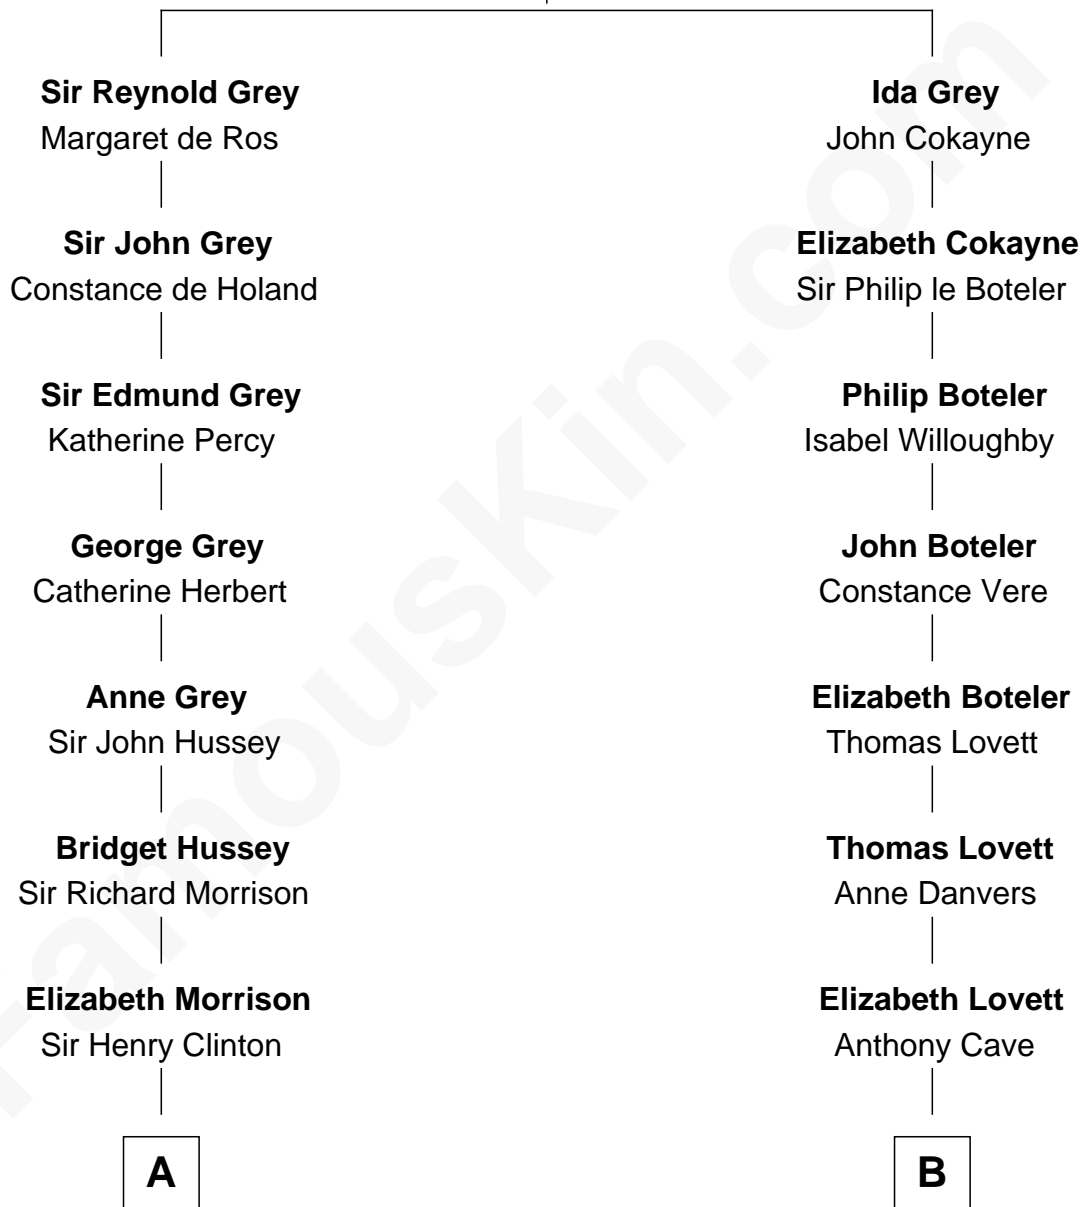

FamousKin.com Relationship Chart of

DeWitt Clinton

6th Governor of New York

12th cousin 8 times removed of

Tuesday Weld

TV and Movie Actress

Sir Reynold de Grey

Eleanor le Strange

C

Eloise Rodman
Stephen Minot Weld

Edward Motley Weld
Sarah Lothrop King

Lothrop Motley Weld
Yosene Balfour Ker

Tuesday Weld
TV and Movie Actress

FamousKin.com