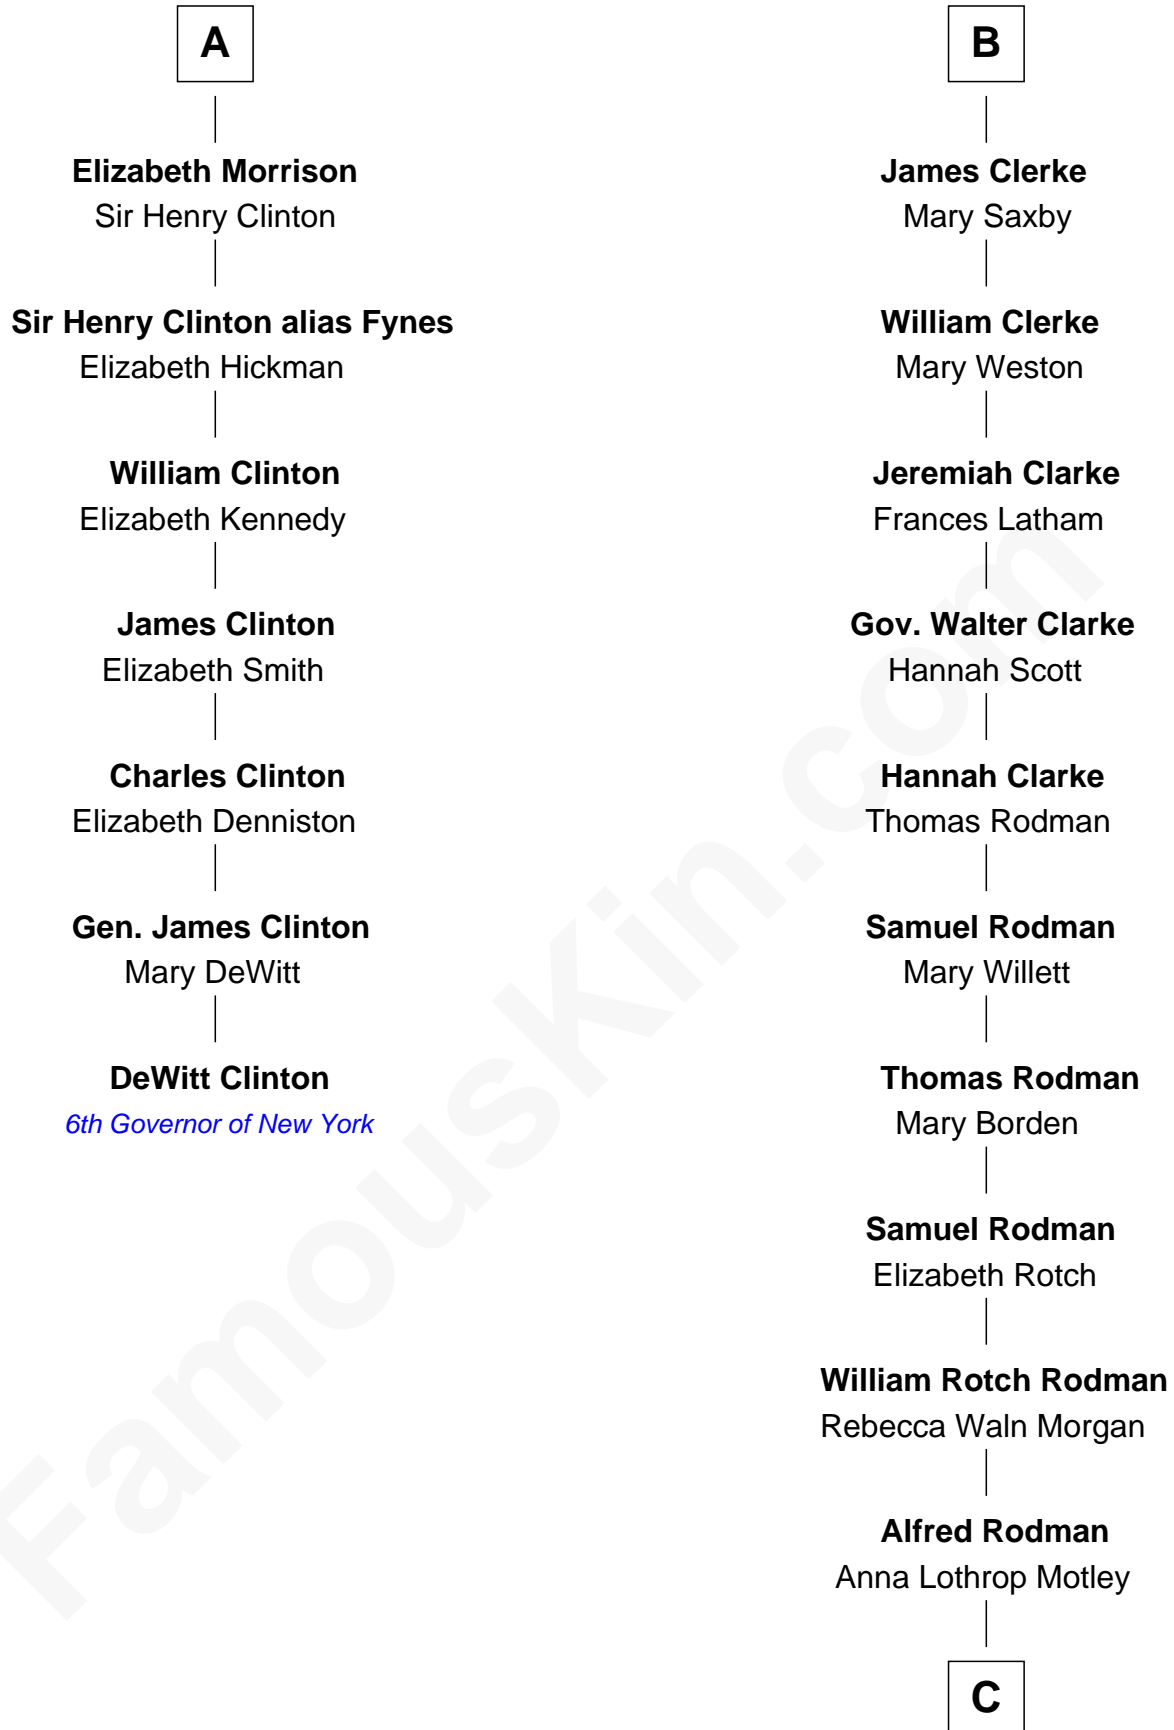

# FamousKin.com Relationship Chart of

**DeWitt Clinton**

*6th Governor of New York*

13th cousin 7 times removed of

**Tuesday Weld**

*TV and Movie Actress*

**Sir William de Ros**  
Margery de Badlesmere

**Thomas de Ros**  
Beatrice de Stafford

**Maud de Roos**  
John de Welles

**Margaret de Ros**  
Sir Reynold Grey

**Margery de Welles**  
Stephen le Scrope

**Sir John Grey**  
Constance de Holand

**Maude le Scrope**  
Sir Baldwin Freville

**Sir Edmund Grey**  
Katherine Percy

**Elizabeth Freville**  
Sir Thomas Ferrers

**George Grey**  
Catherine Herbert

**Sir Henry Ferrers**  
Margaret Heckstall

**Anne Grey**  
Sir John Hussey

**Elizabeth Ferrers**  
James Clerke

**Bridget Hussey**  
Sir Richard Morrison

**George Clerke**  
Elizabeth Wilsford

**A**

**B**

**C**

**Eloise Rodman**  
Stephen Minot Weld

**Edward Motley Weld**  
Sarah Lothrop King

**Lothrop Motley Weld**  
Yosene Balfour Ker

**Tuesday Weld**  
*TV and Movie Actress*