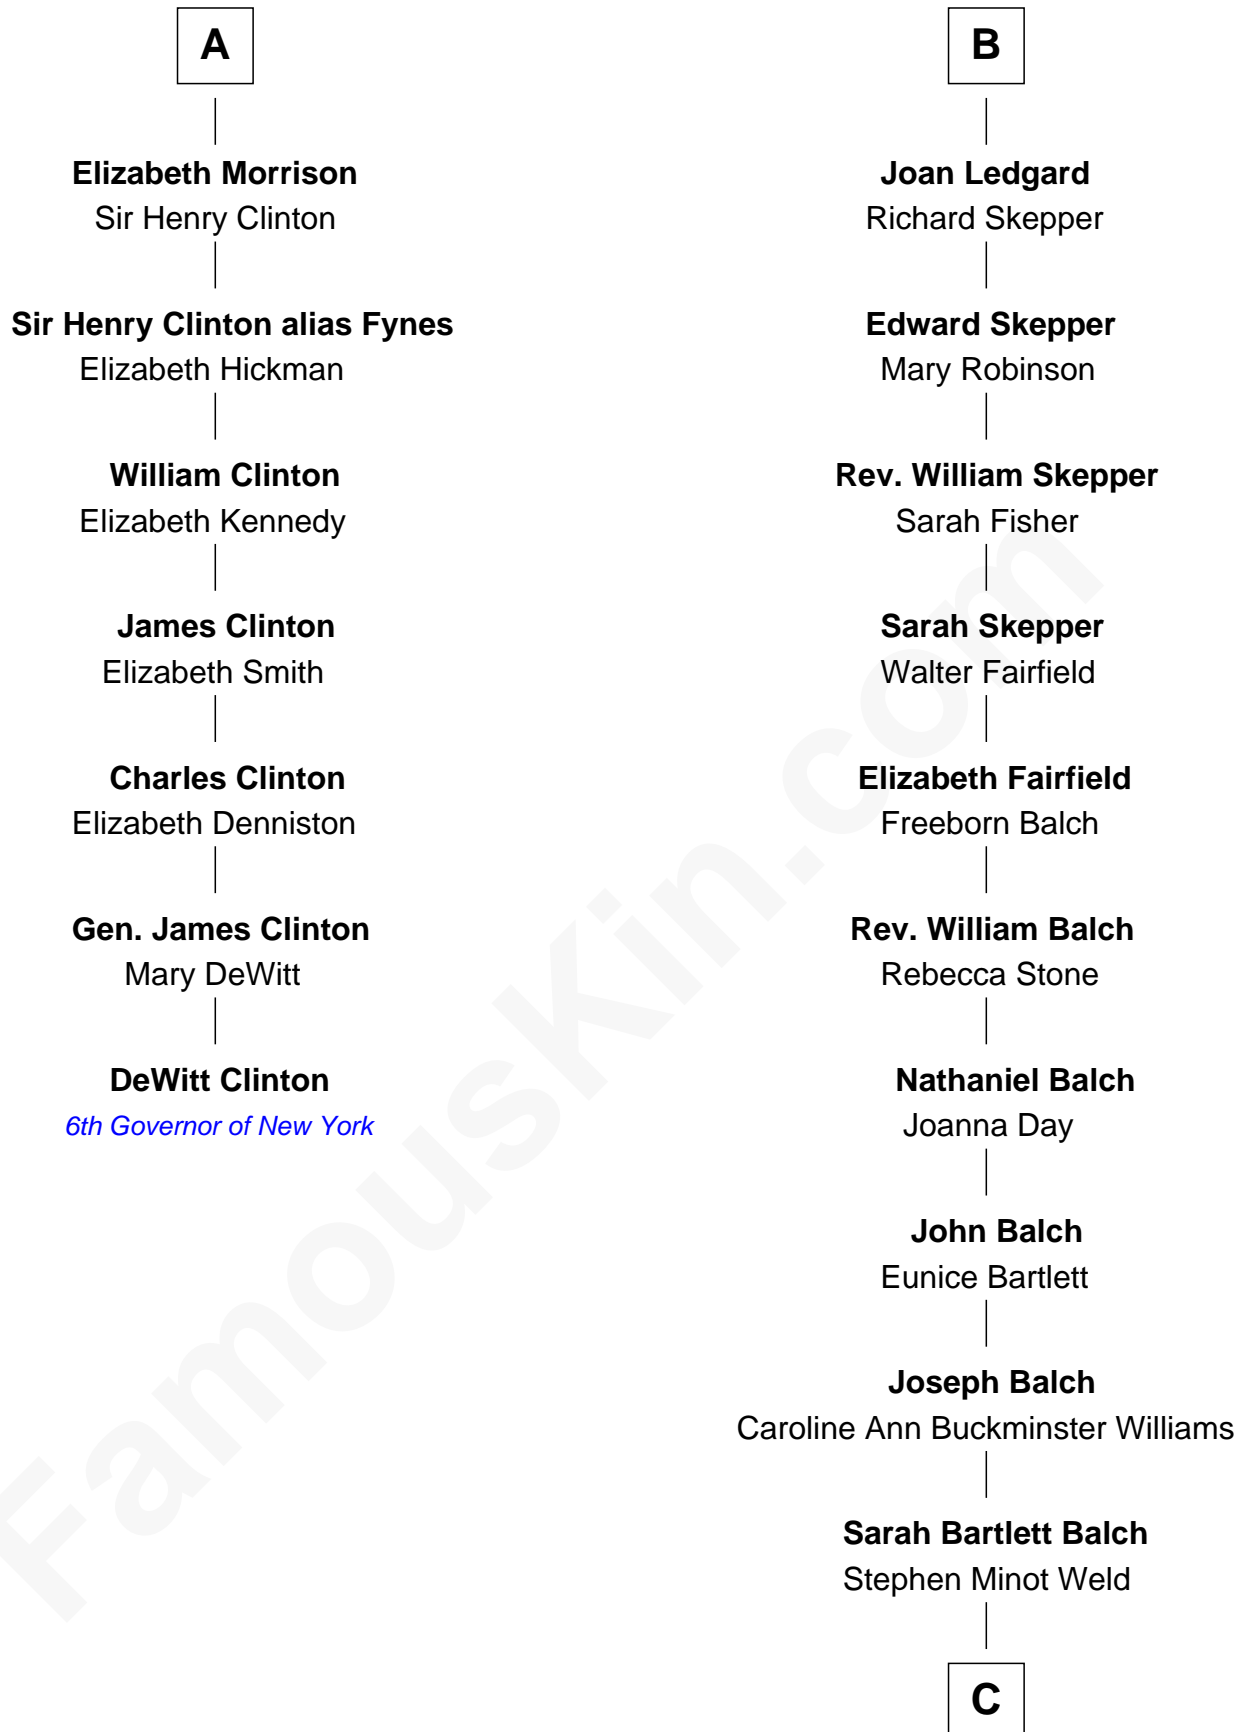

# FamousKin.com Relationship Chart of

**DeWitt Clinton**

*6th Governor of New York*

13th cousin 7 times removed of

**Tuesday Weld**

*TV and Movie Actress*

**C**

Stephen Minot Weld

Eloise Rodman

Edward Motley Weld

Sarah Lothrop King

Lothrop Motley Weld

Yosene Balfour Ker

**Tuesday Weld**

*TV and Movie Actress*

FamousKin.com