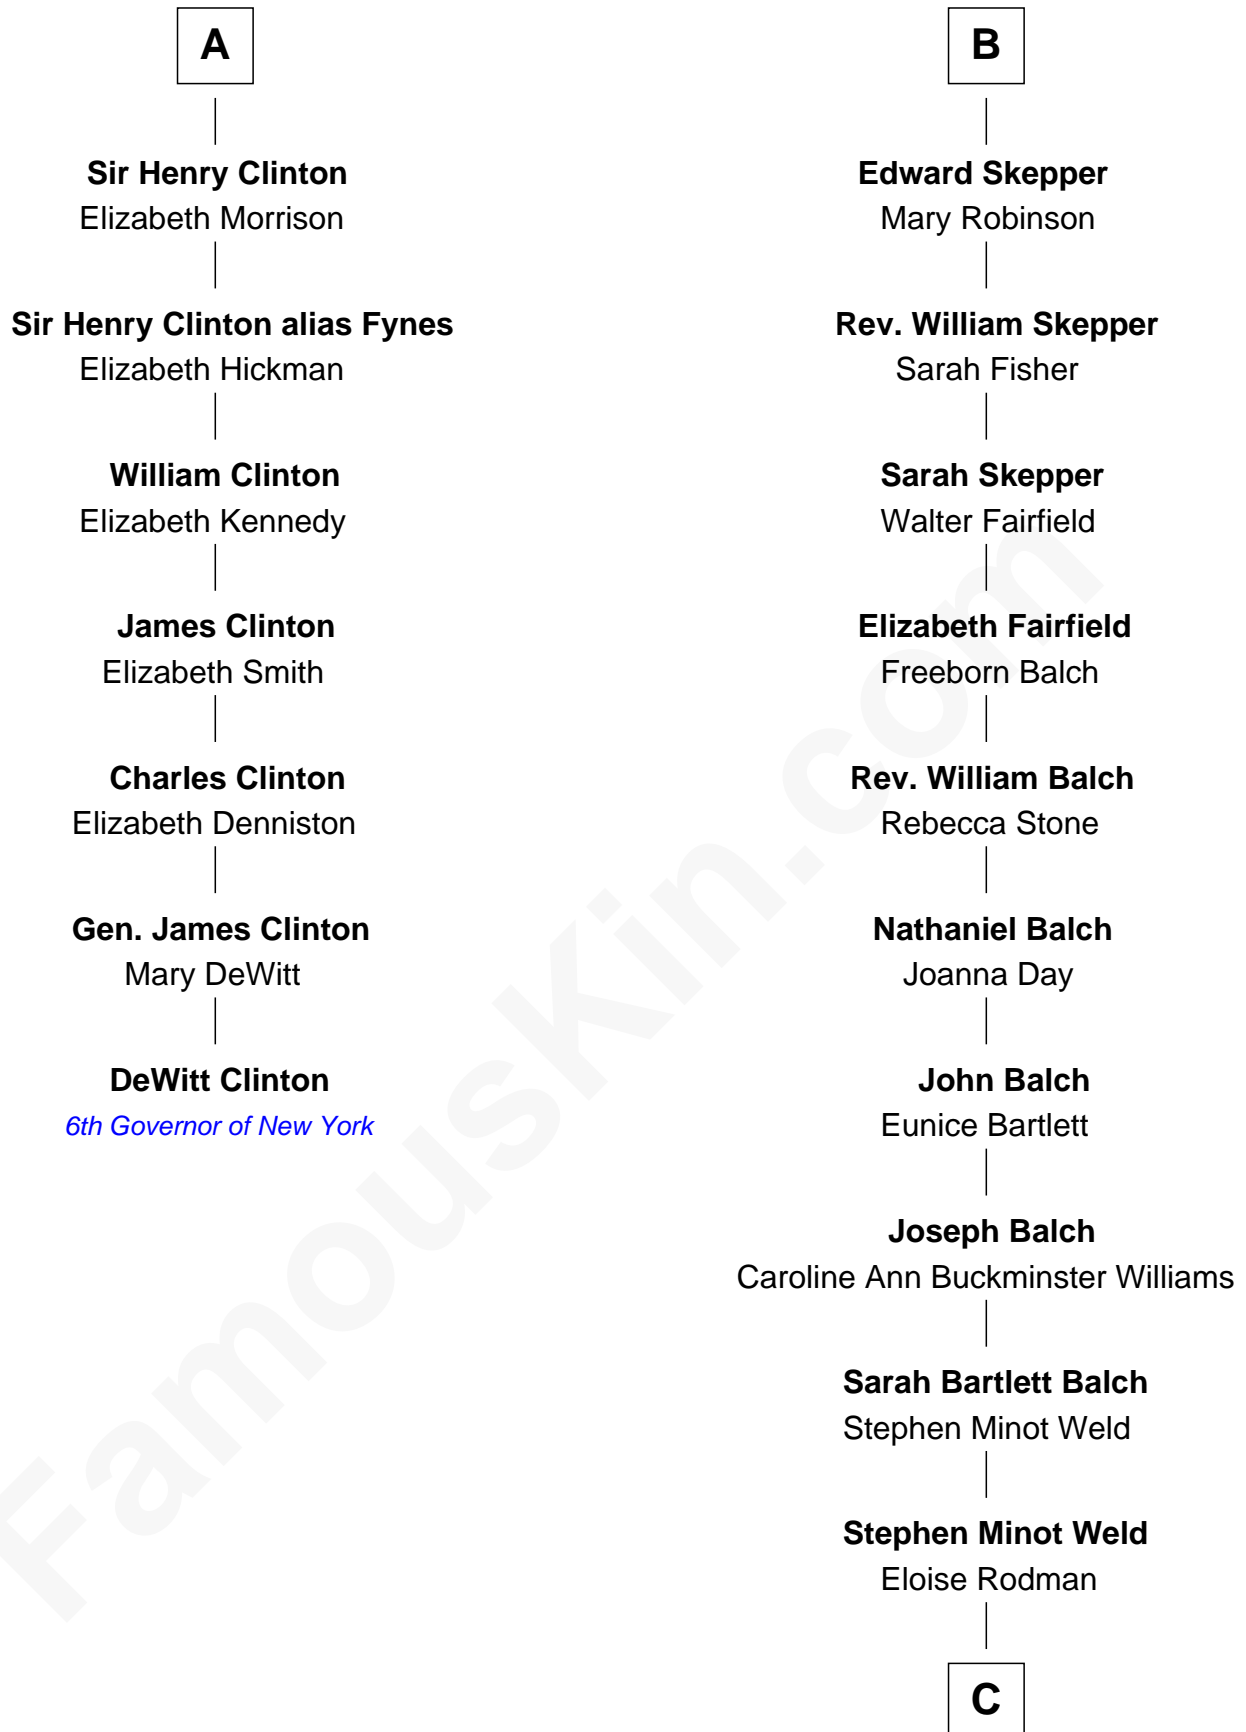

# FamousKin.com Relationship Chart of

**DeWitt Clinton**

*6th Governor of New York*

13th cousin 6 times removed of

**Tuesday Weld**

*TV and Movie Actress*

**Sir Philip le Despencer**

Elizabeth - - - - -

**Edmund Dudley**

Elizabeth Grey

**Elizabeth Dudley**

William Stourton

**Ursula Stourton**

Sir Edward Clinton

**A**

**Sir Philip le Despencer**

Elizabeth de Tivetot

**Margery Despencer**

Sir Roger Wentworth

**Sir Philip Wentworth**

Mary Clifford

**Elizabeth Wentworth**

Sir Martin de la See

**Joan de la See**

Sir Piers Hildyard

**Isabel Hildyard**

Ralph Legard

**Joan Ledgard**

Richard Skepper

**B**

**C**

Edward Motley Weld