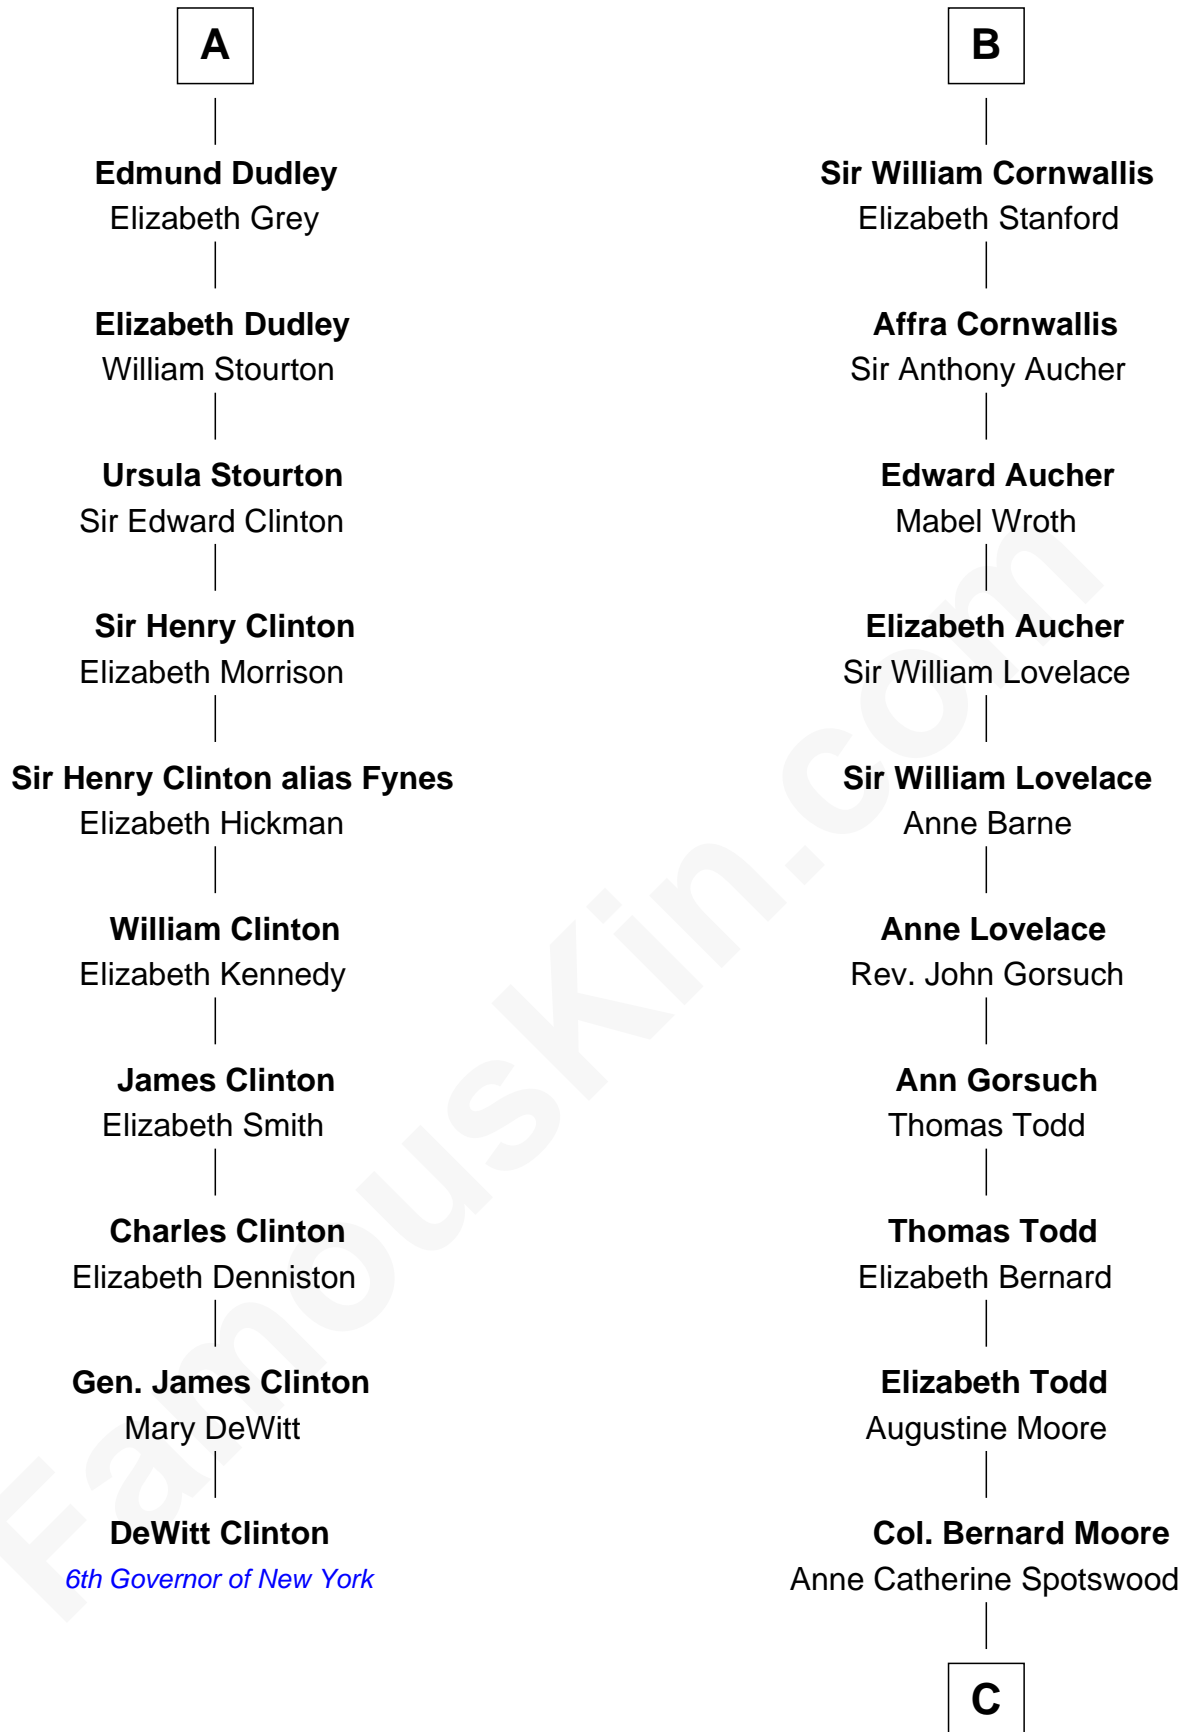

FamousKin.com Relationship Chart of

DeWitt Clinton

6th Governor of New York

16th cousin 4 times removed of

Helen Keller

Author and Activist

Sir Hugh le Despencer

Isabella de Beauchamp

Eleanor de Clare

Isabel le Despencer

Richard Fitzalan

Sir Edmund Fitzalan

Sibyl de Montagu

Philippe Fitzalan

Sir Richard Sergeaux

Philippa Sergeaux

Sir Robert Pashley

Anne Pashley

Edward Tyrrell

Philippa Tyrrell

Thomas Cornwallis

B

C

Col. Alexander Spotswood Moore

Elizabeth Aylett

Mary Fairfax Moore

David Keller

Arthur Henley Keller

Kate Adams

Helen Keller

Author and Activist

FamousKin.com