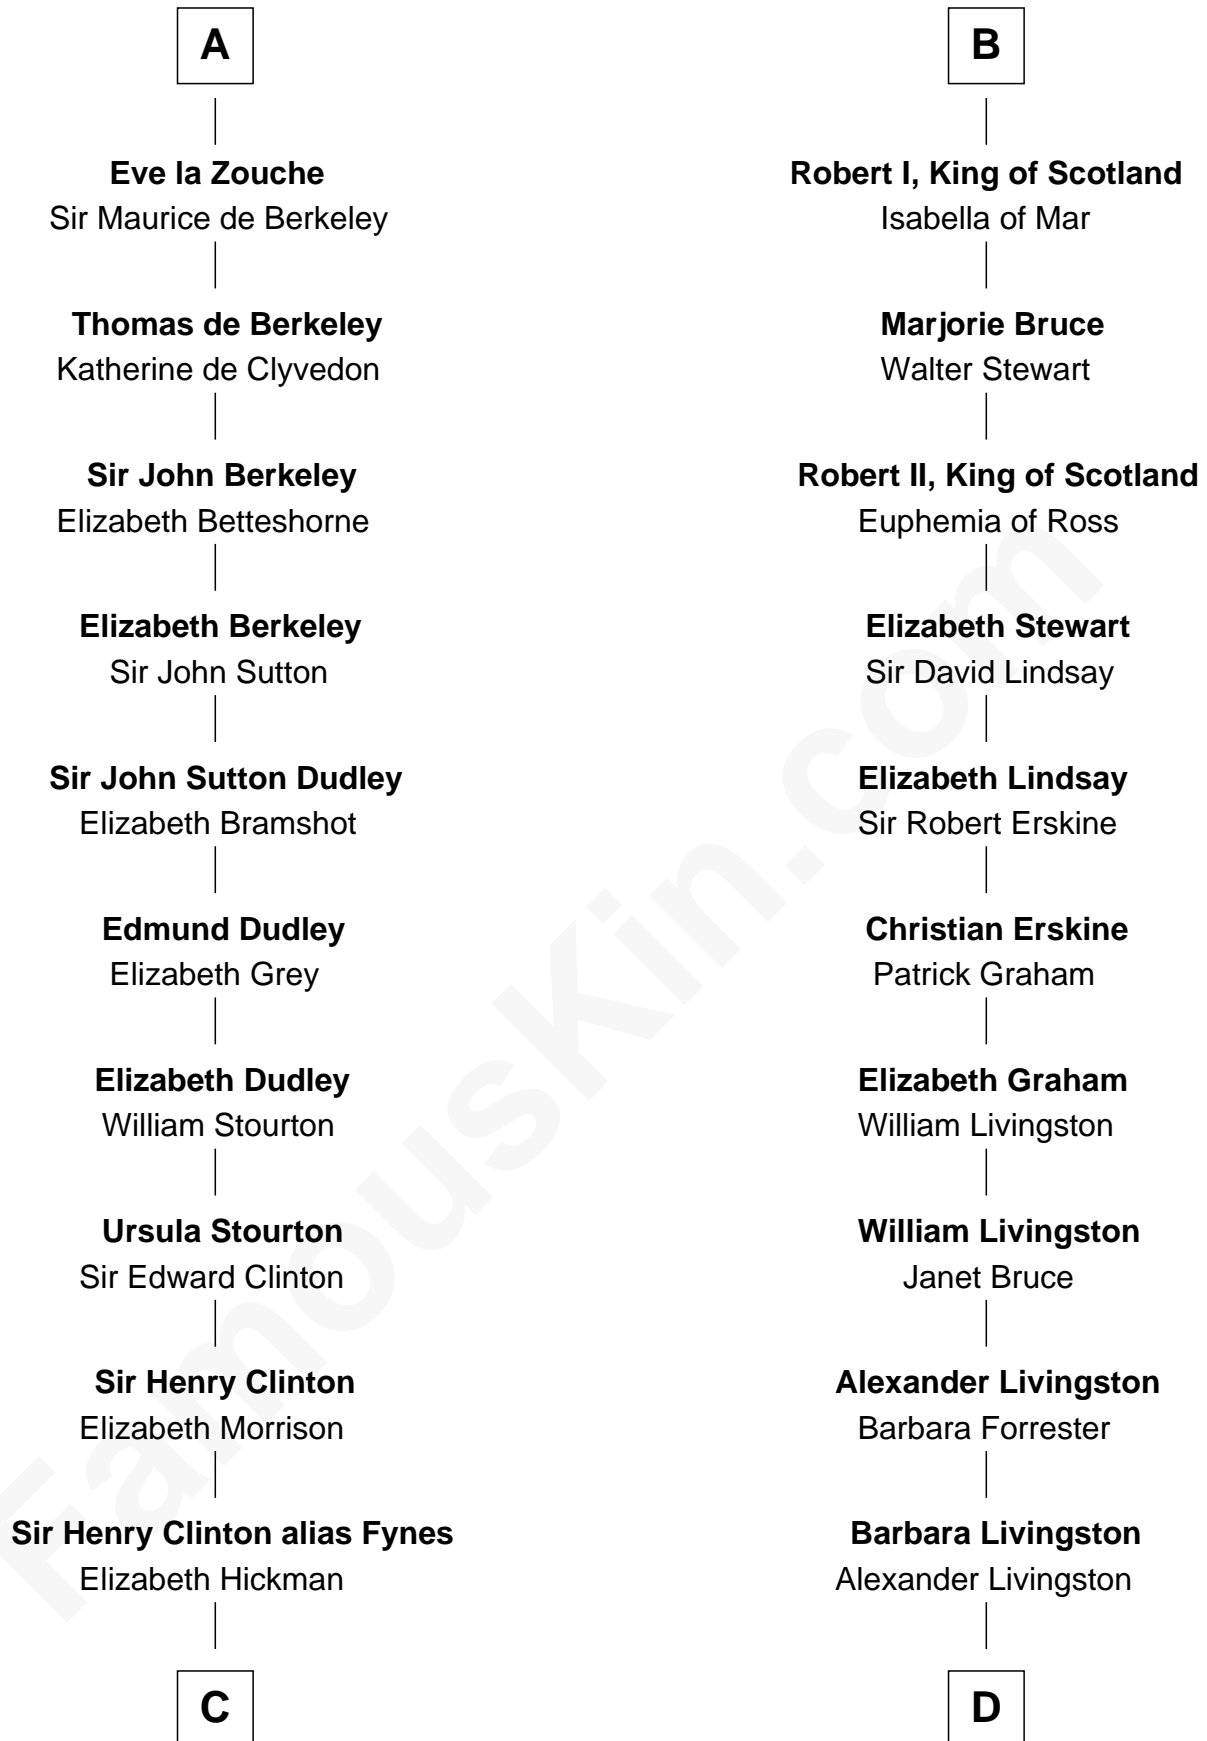

# FamousKin.com Relationship Chart of

**DeWitt Clinton**

*6th Governor of New York*

21st cousin of

**Philip Livingston**

*Signer of the Declaration of Independence*

**Gilla Comgaill O'Toole**  
Sadb Mael Morda O'Domnail

**Muitchertach O'Toole**  
Cacht Inion Loigsig O'Morda

**Mor O'Toole**  
Dermot MacMurrough

**Aoife MacMurrough**  
Richard de Clare

**Isabel de Clare**  
Sir William Marshal

**Eva Marshal**  
William de Braiose

**Eve de Braiose**  
Sir William de Cantilupe

**Milicent de Cantilupe**  
Eudo la Zouche

**A**

**Muitchertach O'Toole**  
Cacht Inion Loigsig O'Morda

**Mor O'Toole**  
Dermot MacMurrough

**Aoife MacMurrough**  
Richard de Clare

**Isabel de Clare**  
Sir William Marshal

**Isabel Marshal**  
Sir Gilbert de Clare

**Isabella de Clare**  
Robert de Bruce

**Sir Robert de Brus**  
Marjorie of Carrick

**B**

**C**

**William Clinton**  
Elizabeth Kennedy