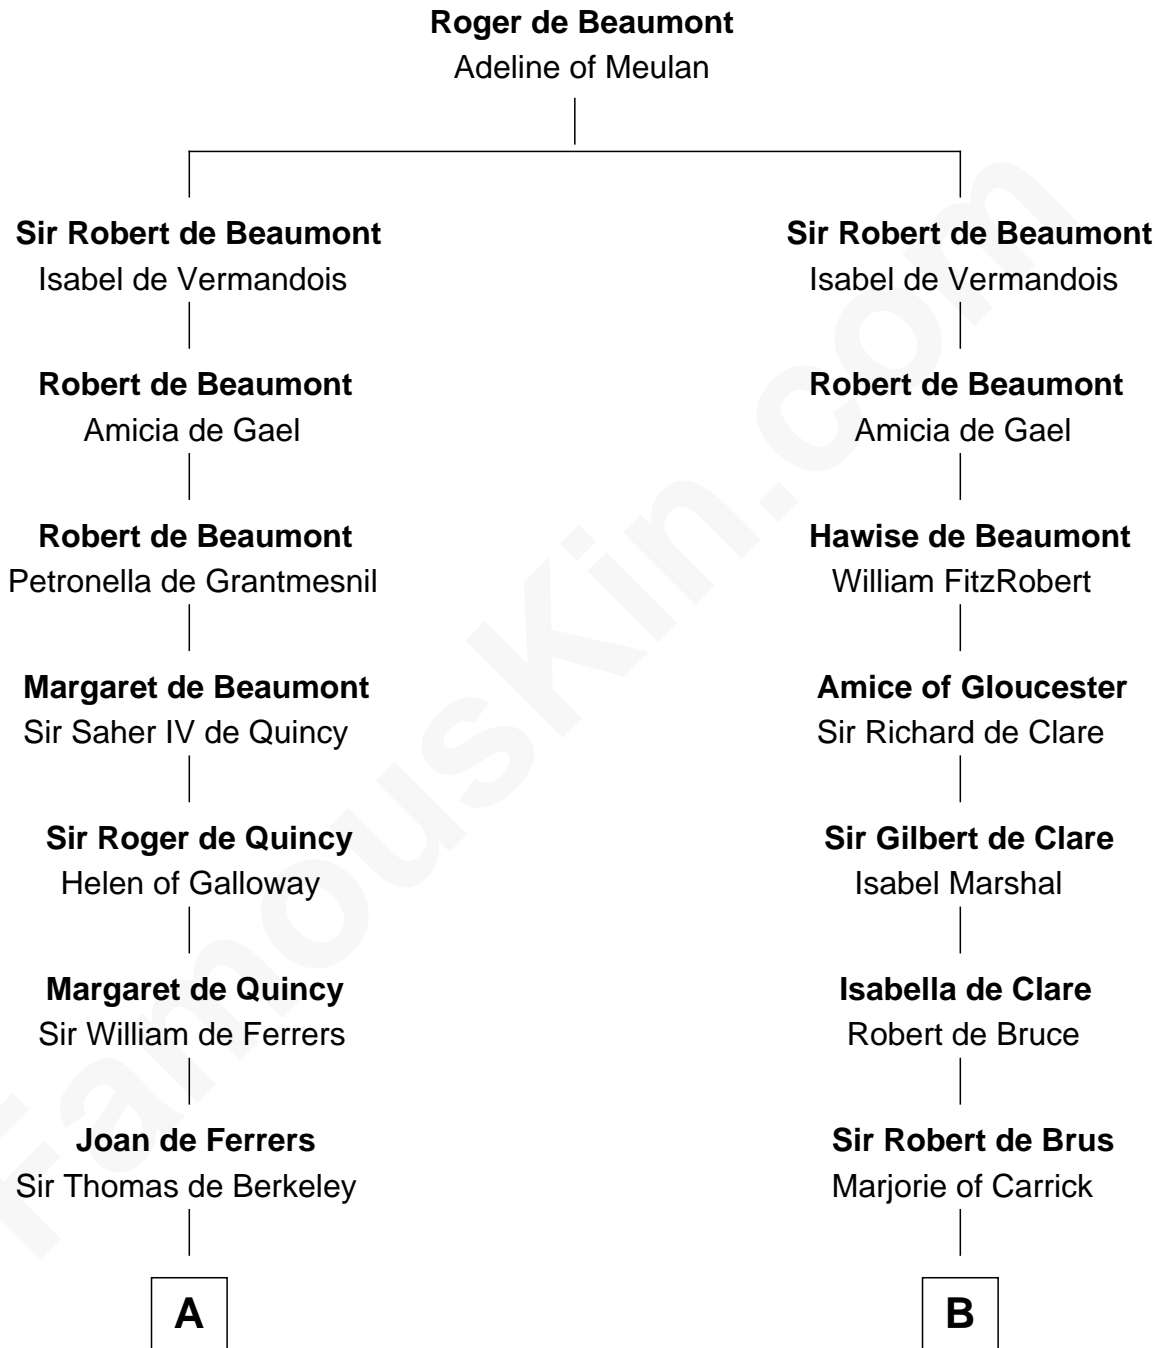

# FamousKin.com Relationship Chart of

**DeWitt Clinton**

*6th Governor of New York*

21st cousin of

**Philip Livingston**

*Signer of the Declaration of Independence*

**C**

**William Clinton**  
Elizabeth Kennedy

**James Clinton**  
Elizabeth Smith

**Charles Clinton**  
Elizabeth Denniston

**Gen. James Clinton**  
Mary DeWitt

**DeWitt Clinton**  
*6th Governor of New York*

**D**

**William Livingston**  
Agnes Livingston