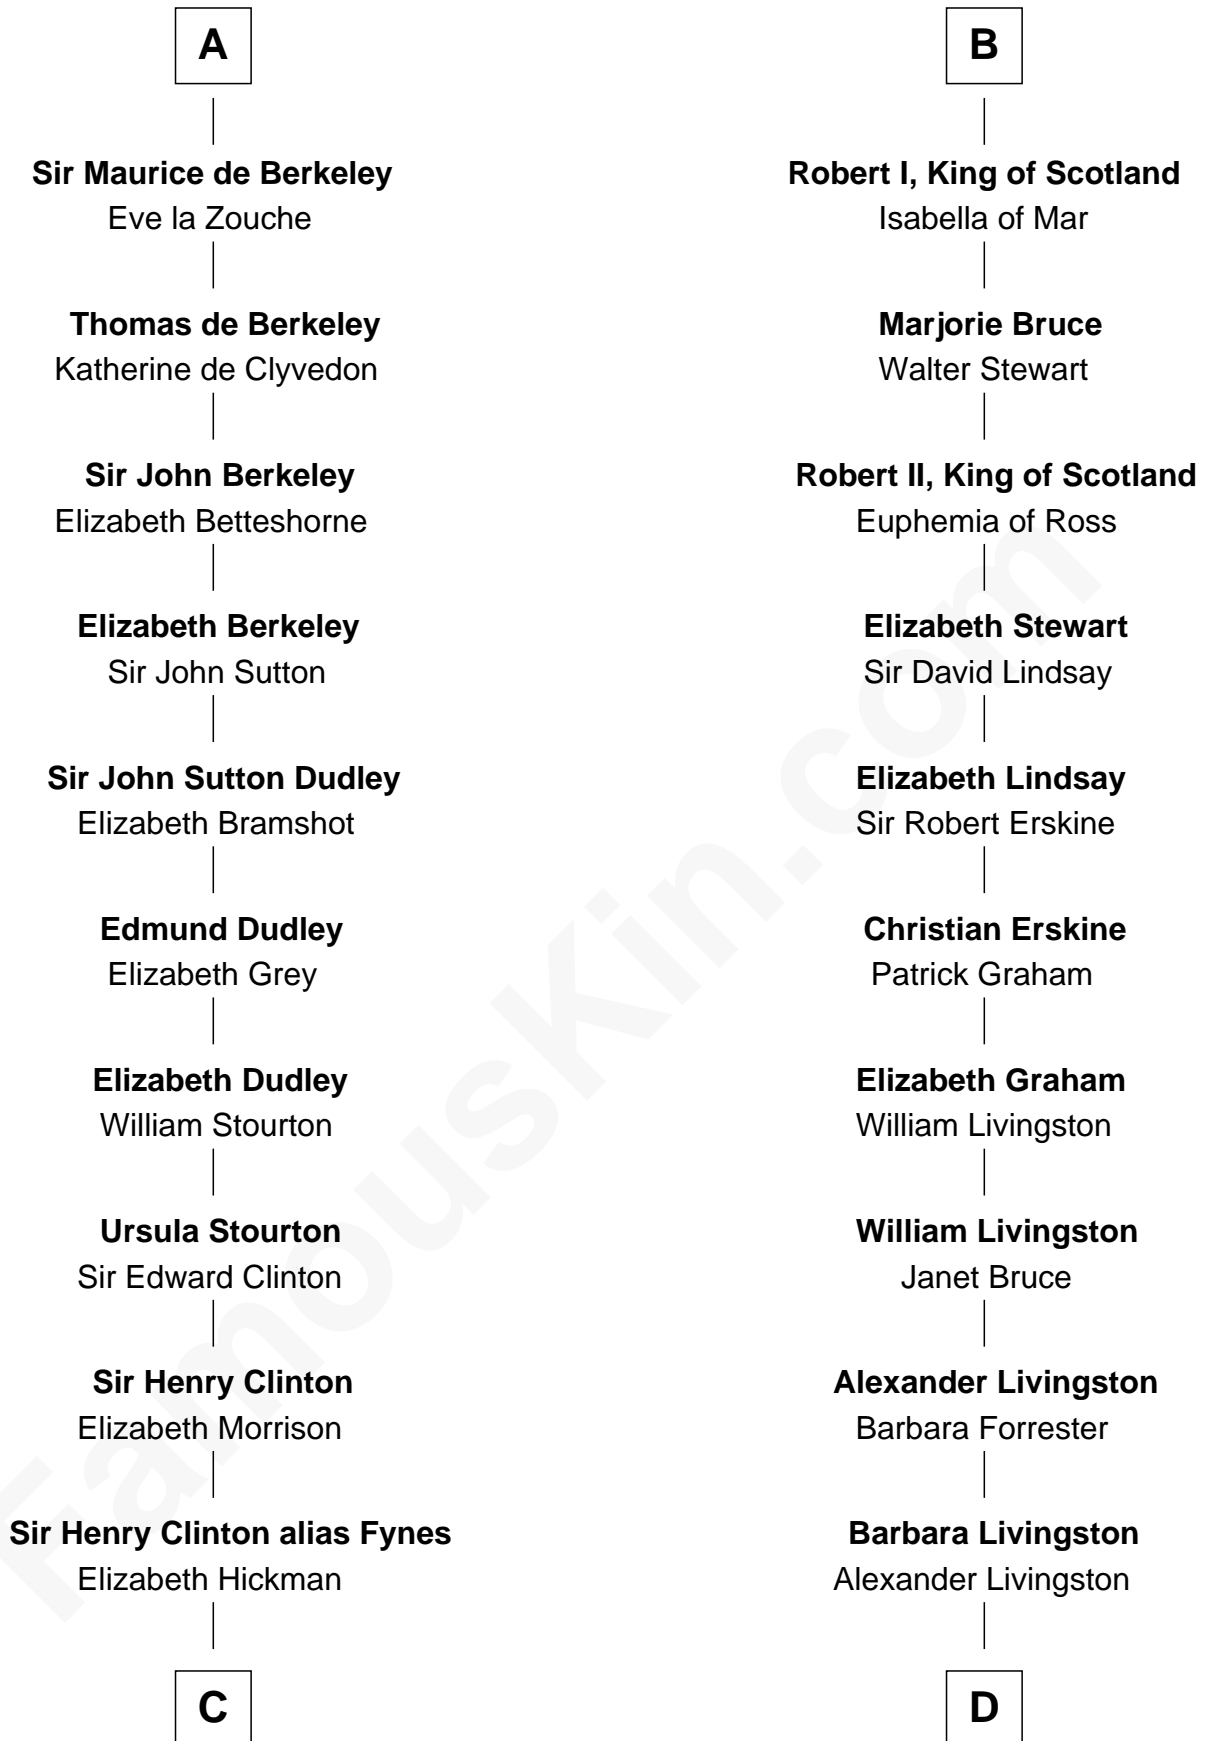

# FamousKin.com Relationship Chart of

**DeWitt Clinton**

*6th Governor of New York*

21st cousin of

**Philip Livingston**

*Signer of the Declaration of Independence*

**C**

**William Clinton**  
Elizabeth Kennedy

**James Clinton**  
Elizabeth Smith

**Charles Clinton**  
Elizabeth Denniston

**Gen. James Clinton**  
Mary DeWitt

**DeWitt Clinton**  
*6th Governor of New York*

**D**

**William Livingston**  
Agnes Livingston