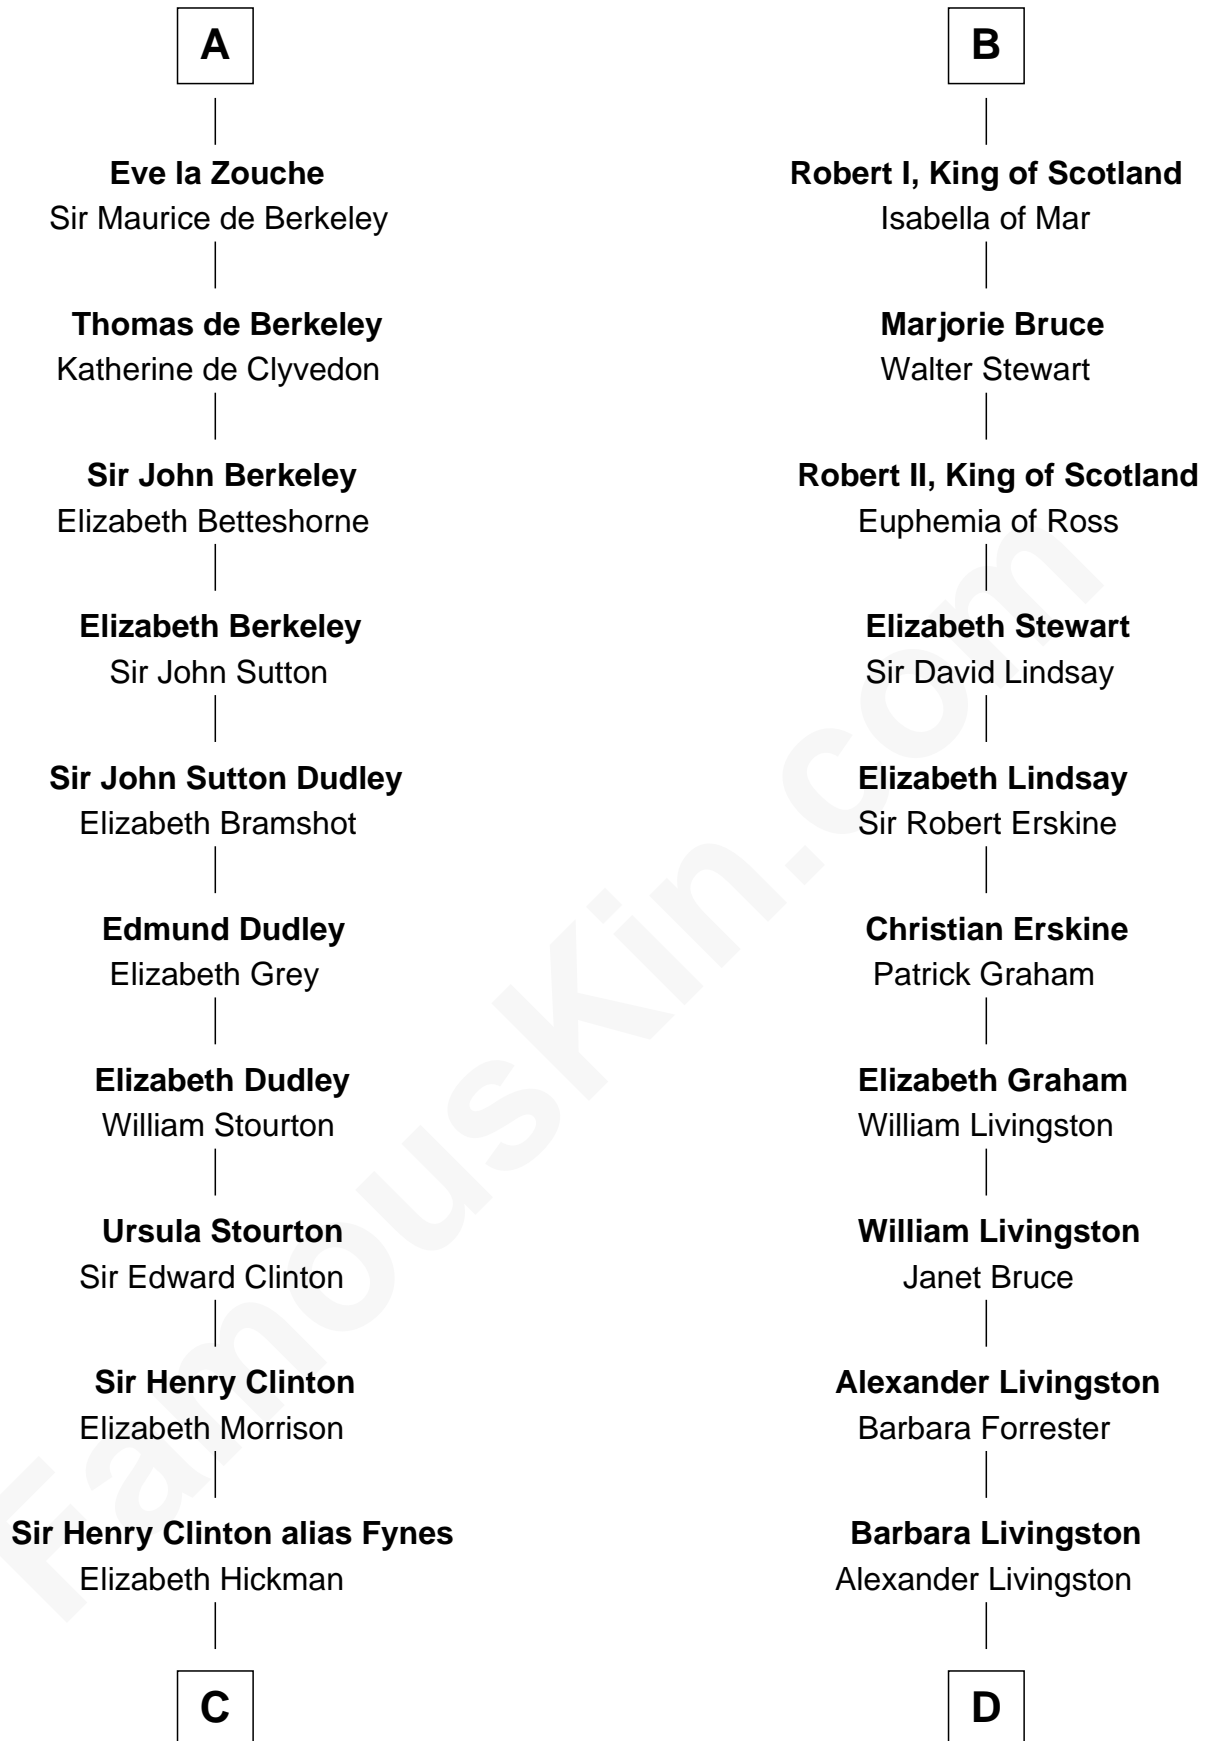

FamousKin.com Relationship Chart of

DeWitt Clinton

6th Governor of New York

21st cousin of

Philip Livingston

Signer of the Declaration of Independence

Hugh de Claremont

Margaret de Roucy

Eva Marshal

William de Braiose

Eve de Braiose

Sir William de Cantilupe

Milicent de Cantilupe

Eudo la Zouche

A

Adeliza de Clermont-en-Beauvaisis

Isabel Marshal

Isabella de Clare

Robert de Bruce

Sir Robert de Brus

Marjorie of Carrick

B

C

William Clinton
Elizabeth Kennedy

James Clinton
Elizabeth Smith

Charles Clinton
Elizabeth Denniston

Gen. James Clinton
Mary DeWitt

DeWitt Clinton
6th Governor of New York

D

William Livingston
Agnes Livingston

Rev. John Livingston
Janet Fleming