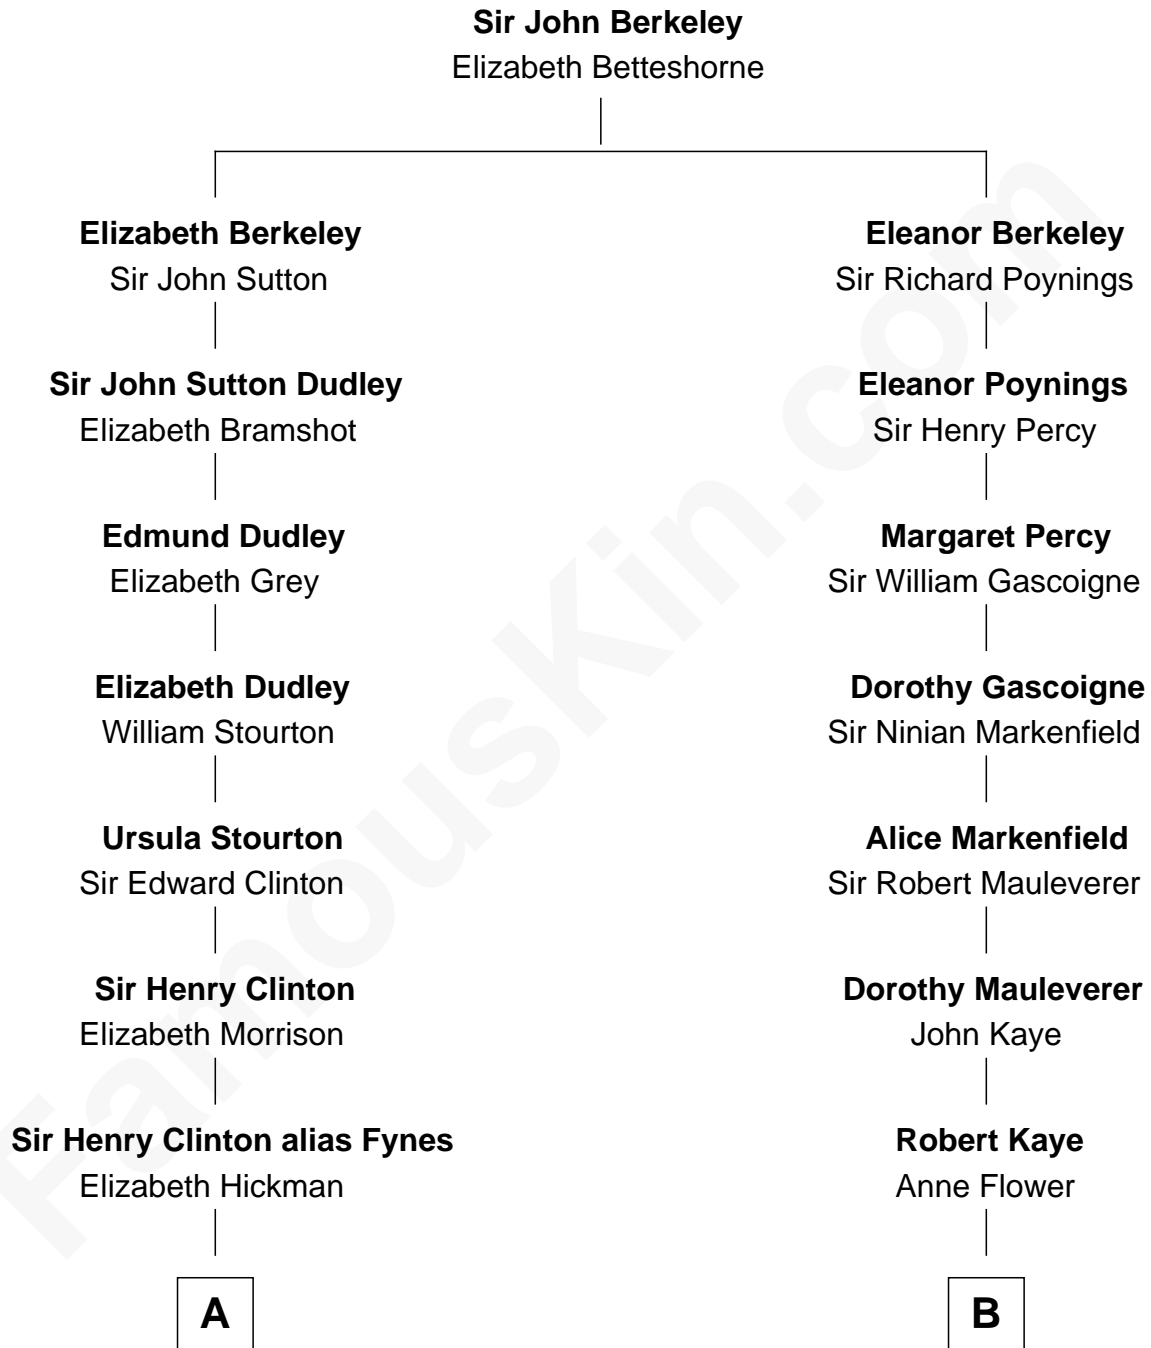

## Relationship Chart of

### DeWitt Clinton

6th Governor of New York

11th cousin 5 times removed of

### Leverett Saltonstall

55th Governor of Massachusetts

**A**

**William Clinton**  
Elizabeth Kennedy

**James Clinton**  
Elizabeth Smith

**Charles Clinton**  
Elizabeth Denniston

**Gen. James Clinton**  
Mary DeWitt