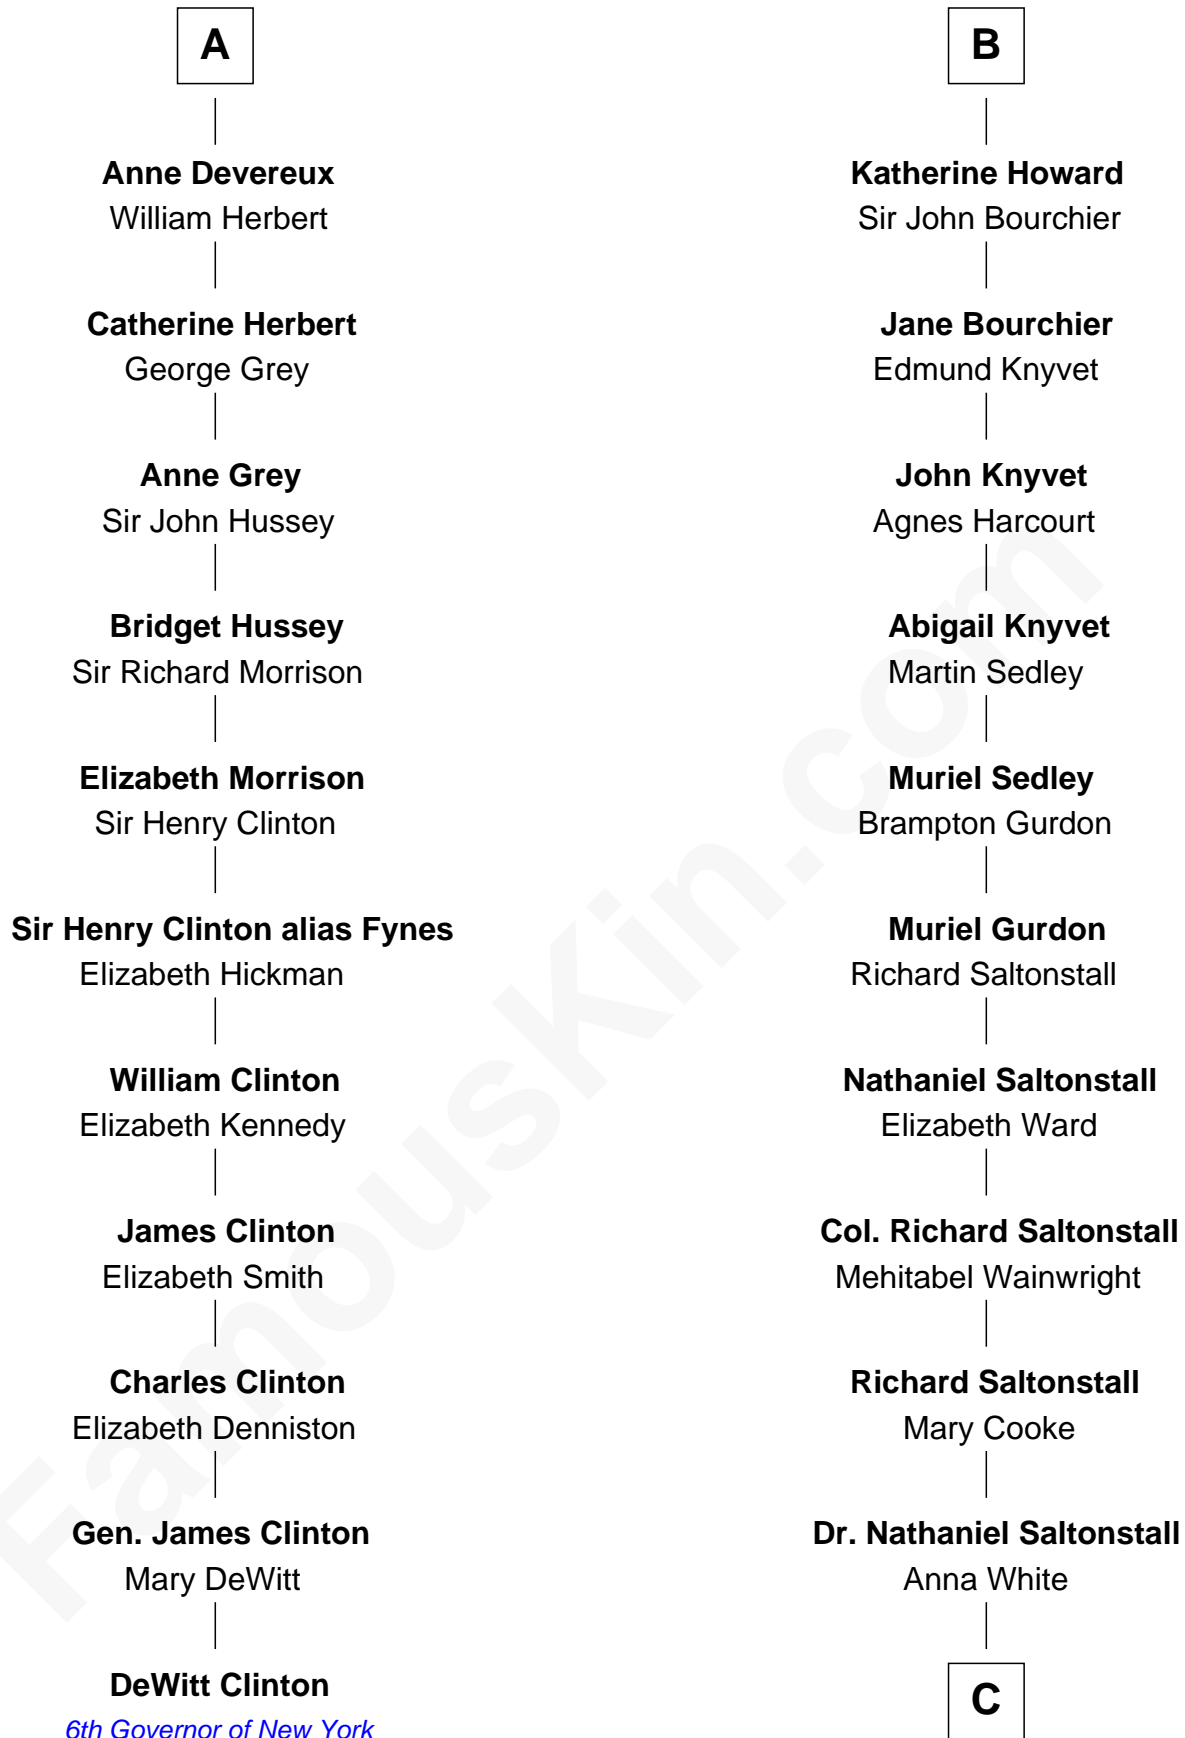

# FamousKin.com Relationship Chart of

**DeWitt Clinton**

*6th Governor of New York*

17th cousin 3 times removed of

**Leverett Saltonstall**

*55th Governor of Massachusetts*

**Sir Humphrey de Bohun**

Eleanor de Braiose

**C**

**Leverett Saltonstall**  
Mary Elizabeth Sanders

**Leverett Saltonstall**  
Rose Smith Lee

**Richard Middlecott Saltonstall**  
Eleanor Brooks

**Leverett Saltonstall**  
*55th Governor of Massachusetts*