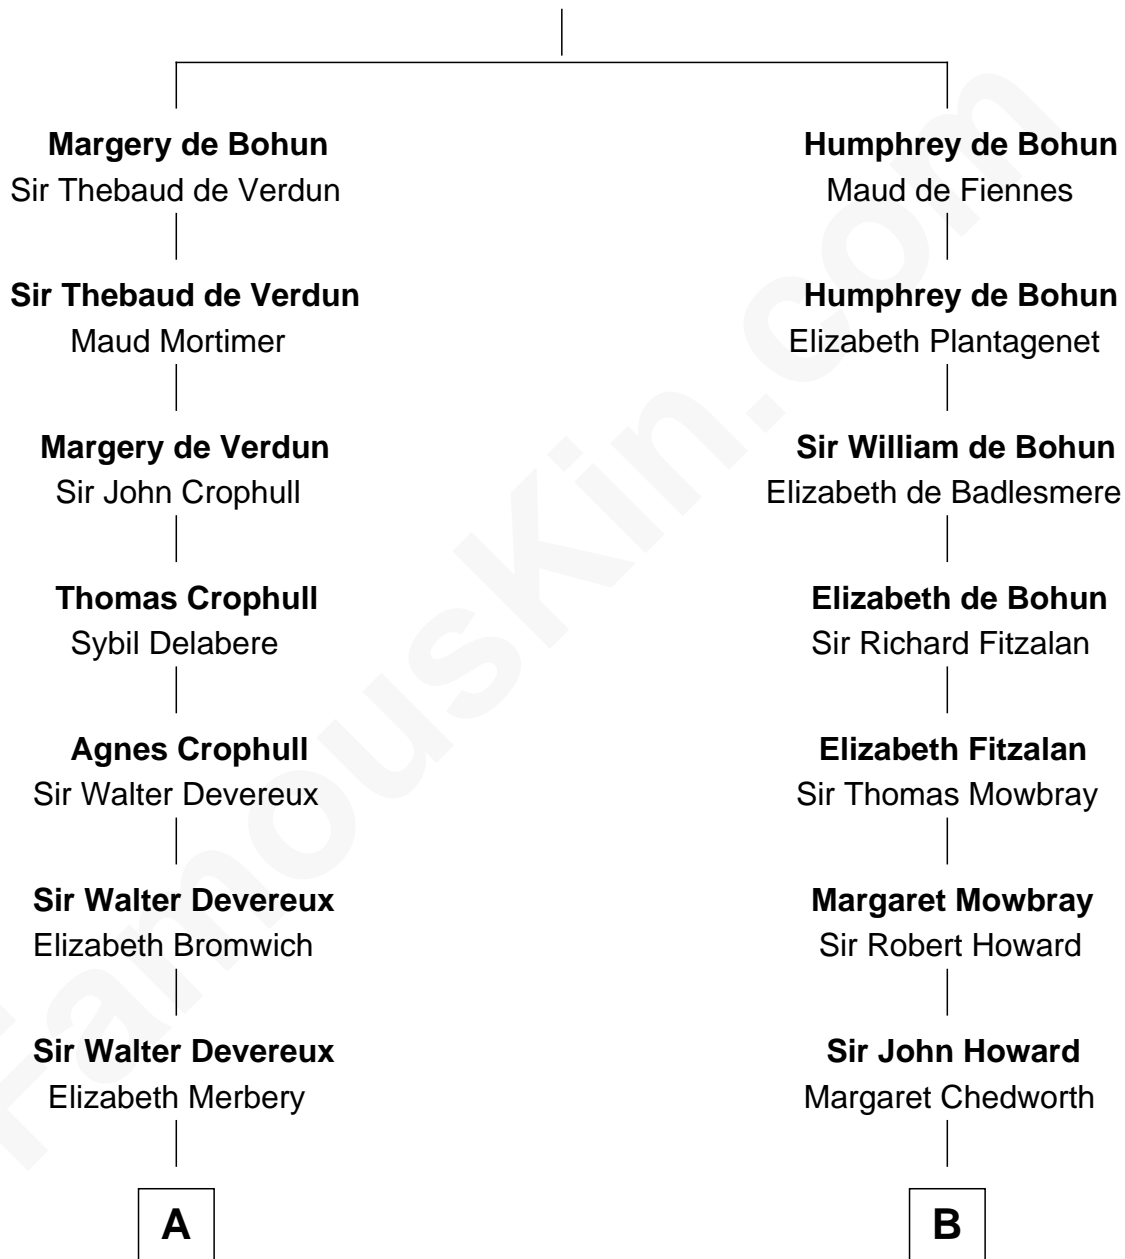

# FamousKin.com Relationship Chart of

**DeWitt Clinton**

*6th Governor of New York*

17th cousin 3 times removed of

**Leverett Saltonstall**

*55th Governor of Massachusetts*

**Sir Humphrey de Bohun**

Eleanor de Braiose

**C**

**Leverett Saltonstall**  
Mary Elizabeth Sanders

**Leverett Saltonstall**  
Rose Smith Lee

**Richard Middlecott Saltonstall**  
Eleanor Brooks

**Leverett Saltonstall**  
*55th Governor of Massachusetts*