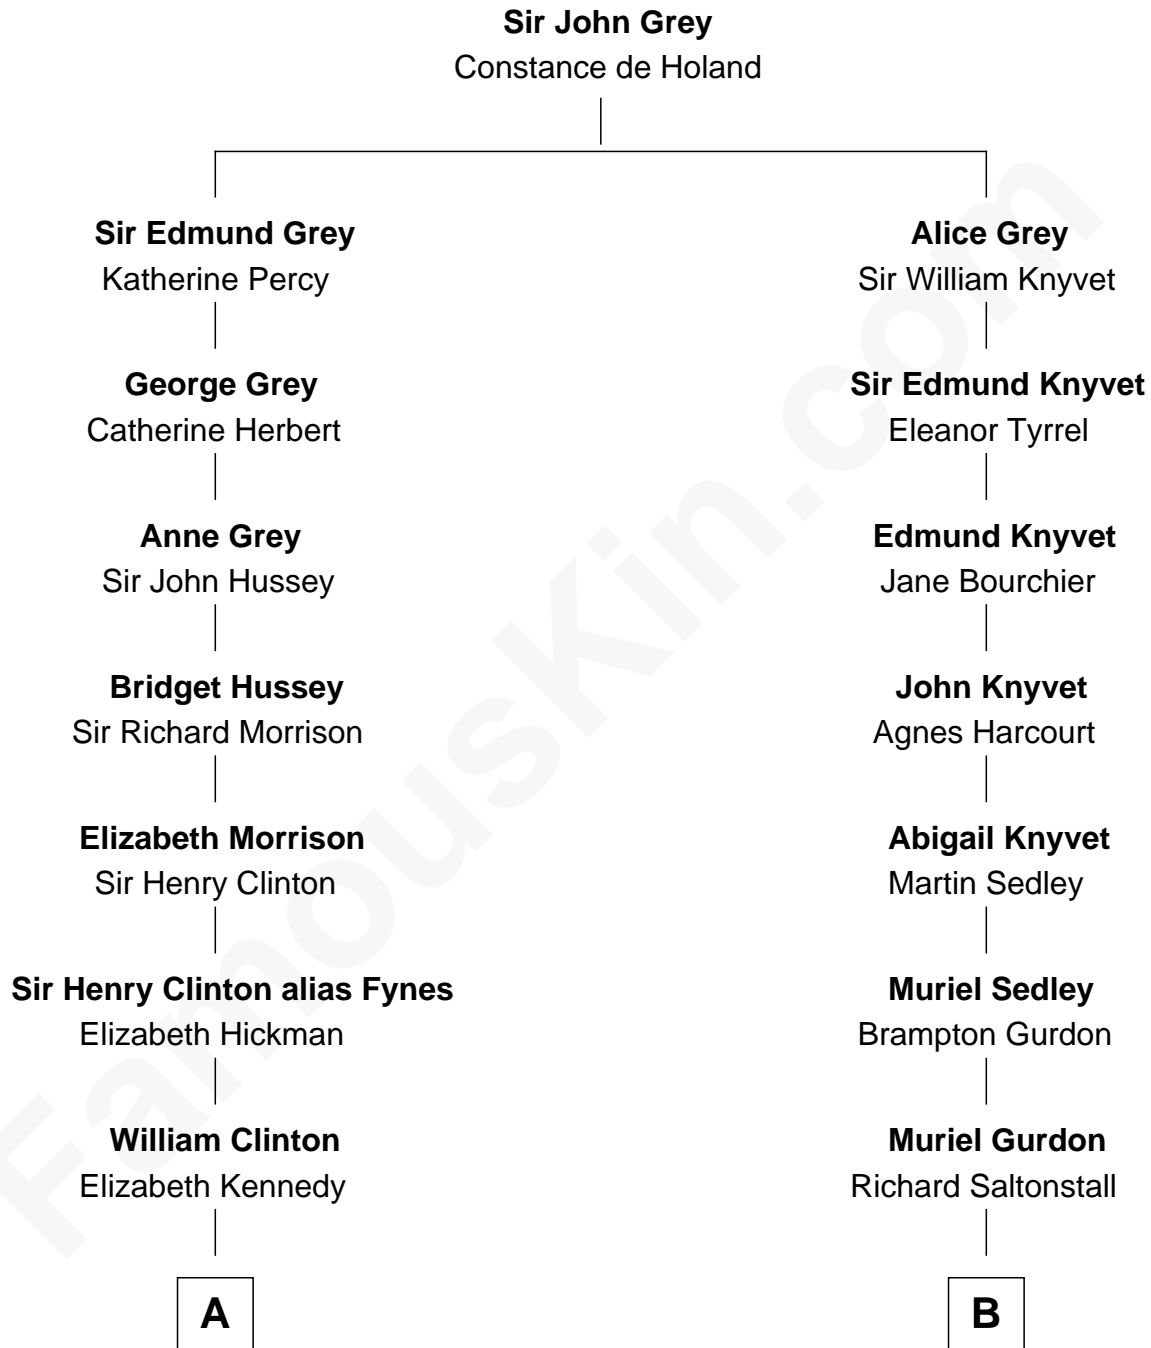

FamousKin.com Relationship Chart of

DeWitt Clinton

6th Governor of New York

10th cousin 4 times removed of

Leverett Saltonstall

55th Governor of Massachusetts

A

James Clinton
Elizabeth Smith

Charles Clinton
Elizabeth Denniston

Gen. James Clinton
Mary DeWitt

DeWitt Clinton
6th Governor of New York

B

Nathaniel Saltonstall
Elizabeth Ward

Col. Richard Saltonstall
Mehitabel Wainwright

Richard Saltonstall
Mary Cooke

Dr. Nathaniel Saltonstall
Anna White

Leverett Saltonstall
Mary Elizabeth Sanders

Leverett Saltonstall
Rose Smith Lee

Richard Middlecott Saltonstall
Eleanor Brooks

Leverett Saltonstall
55th Governor of Massachusetts