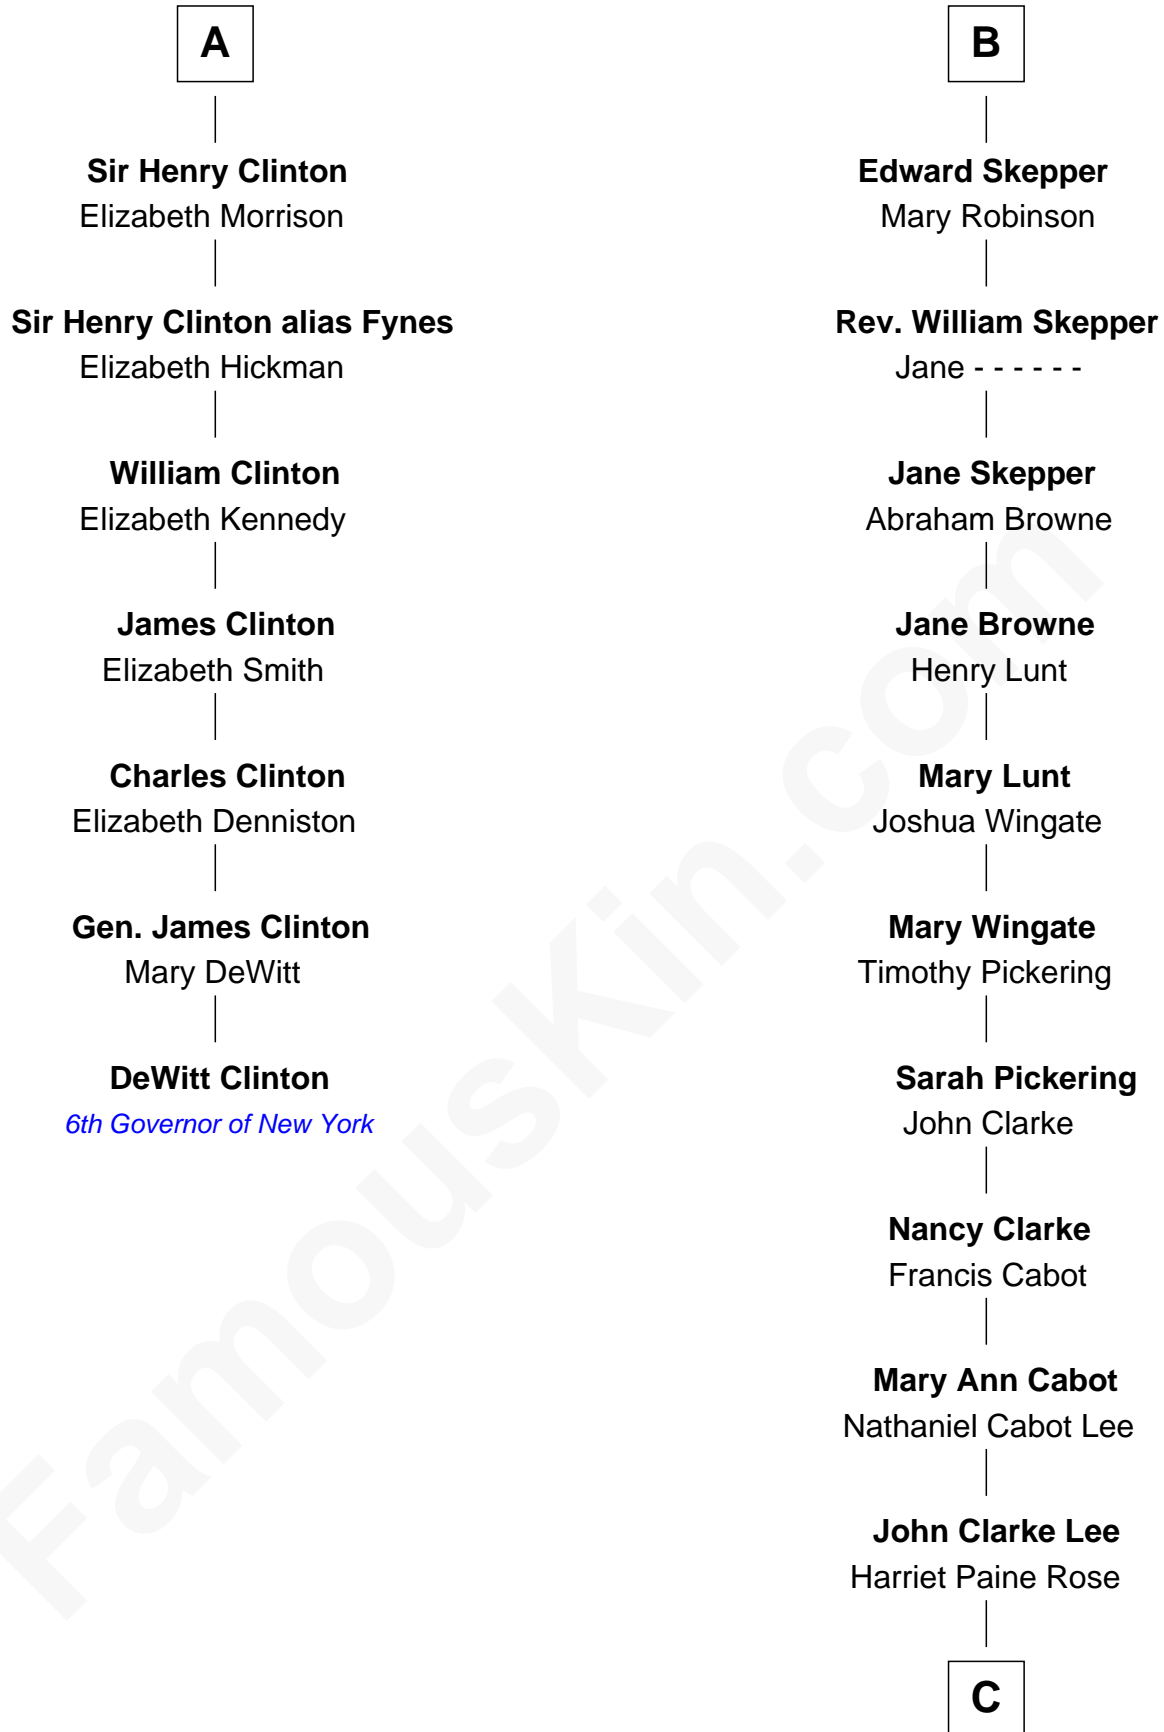

FamousKin.com Relationship Chart of

DeWitt Clinton

6th Governor of New York

13th cousin 6 times removed of

Leverett Saltonstall

55th Governor of Massachusetts

Sir Philip le Despencer

Elizabeth - - - - -

Elizabeth de Tibetot

Margery Despencer

Sir Roger Wentworth

Sir Philip Wentworth

Mary Clifford

Elizabeth Wentworth

Sir Martin de la See

Joan de la See

Sir Piers Hildyard

Isabel Hildyard

Ralph Legard

Joan Ledgard

Richard Skepper

B

C

—
Rose Smith Lee
Leverett Saltonstall

—
Richard Middlecott Saltonstall
Eleanor Brooks

—
Leverett Saltonstall
55th Governor of Massachusetts

FamousKin.com