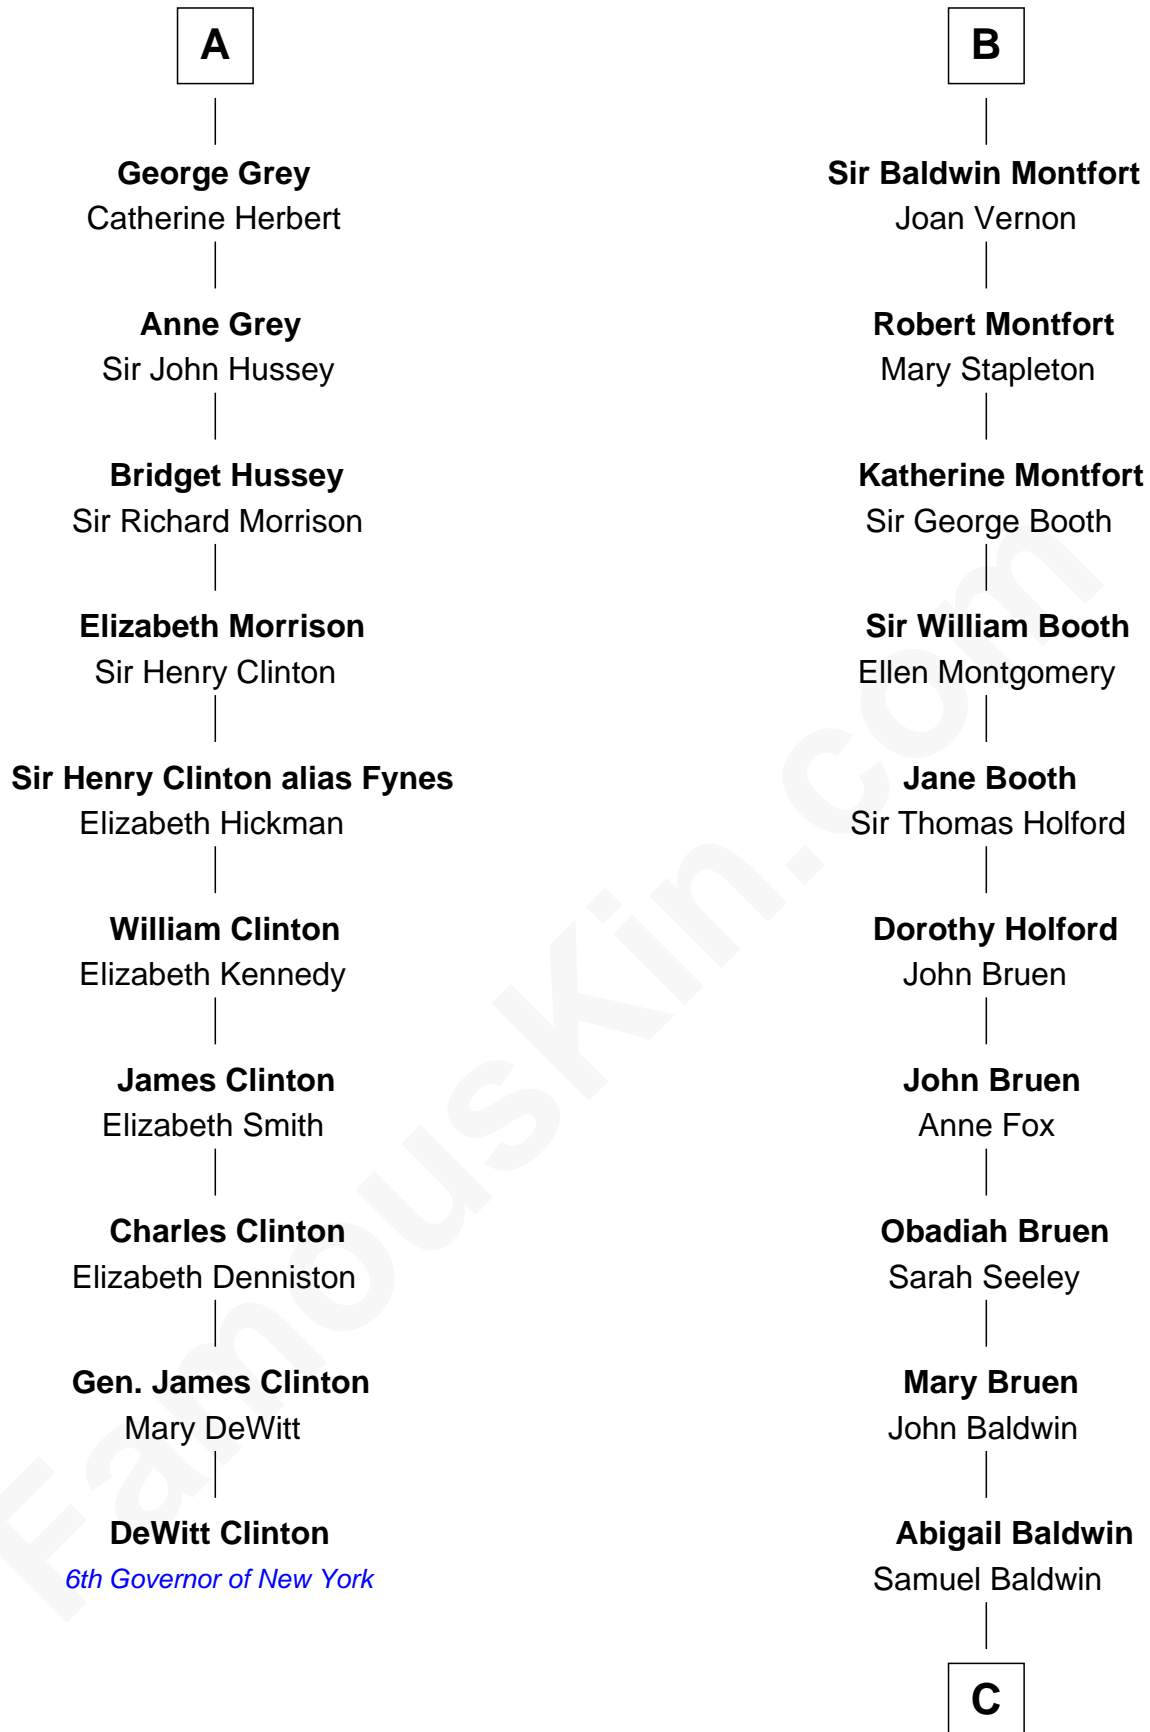

FamousKin.com Relationship Chart of

DeWitt Clinton

6th Governor of New York

16th cousin 3 times removed of

Abraham Baldwin

Signer of the U.S. Constitution

Sir Humphrey de Bohun

Maud of Eu

C

Timothy Baldwin
Bathsheba Stone

Michael Baldwin
Lucy Dudley

Abraham Baldwin
Signer of the U.S. Constitution

FamousKin.com