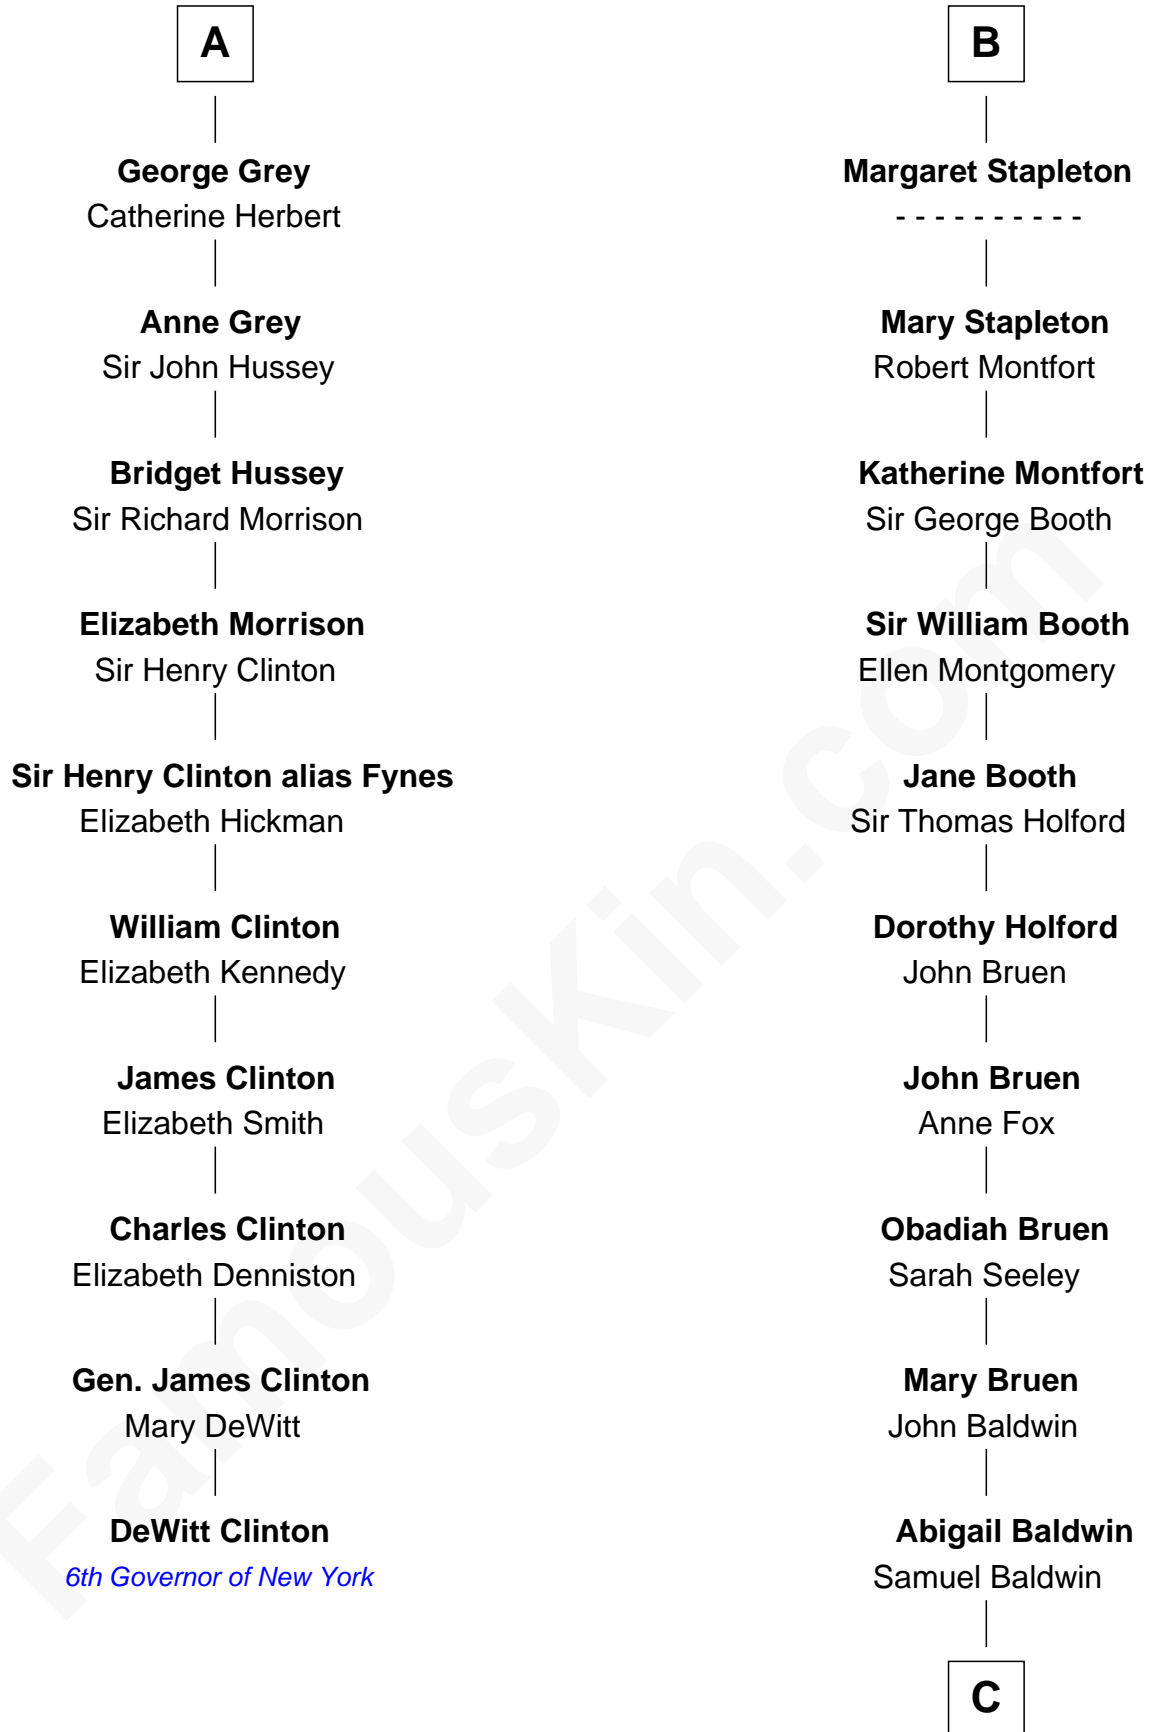

# FamousKin.com Relationship Chart of

**DeWitt Clinton**

*6th Governor of New York*

16th cousin 3 times removed of

**Abraham Baldwin**

*Signer of the U.S. Constitution*

C

**Timothy Baldwin**

Bathsheba Stone

**Michael Baldwin**

Lucy Dudley

**Abraham Baldwin**

*Signer of the U.S. Constitution*

FamousKin.com