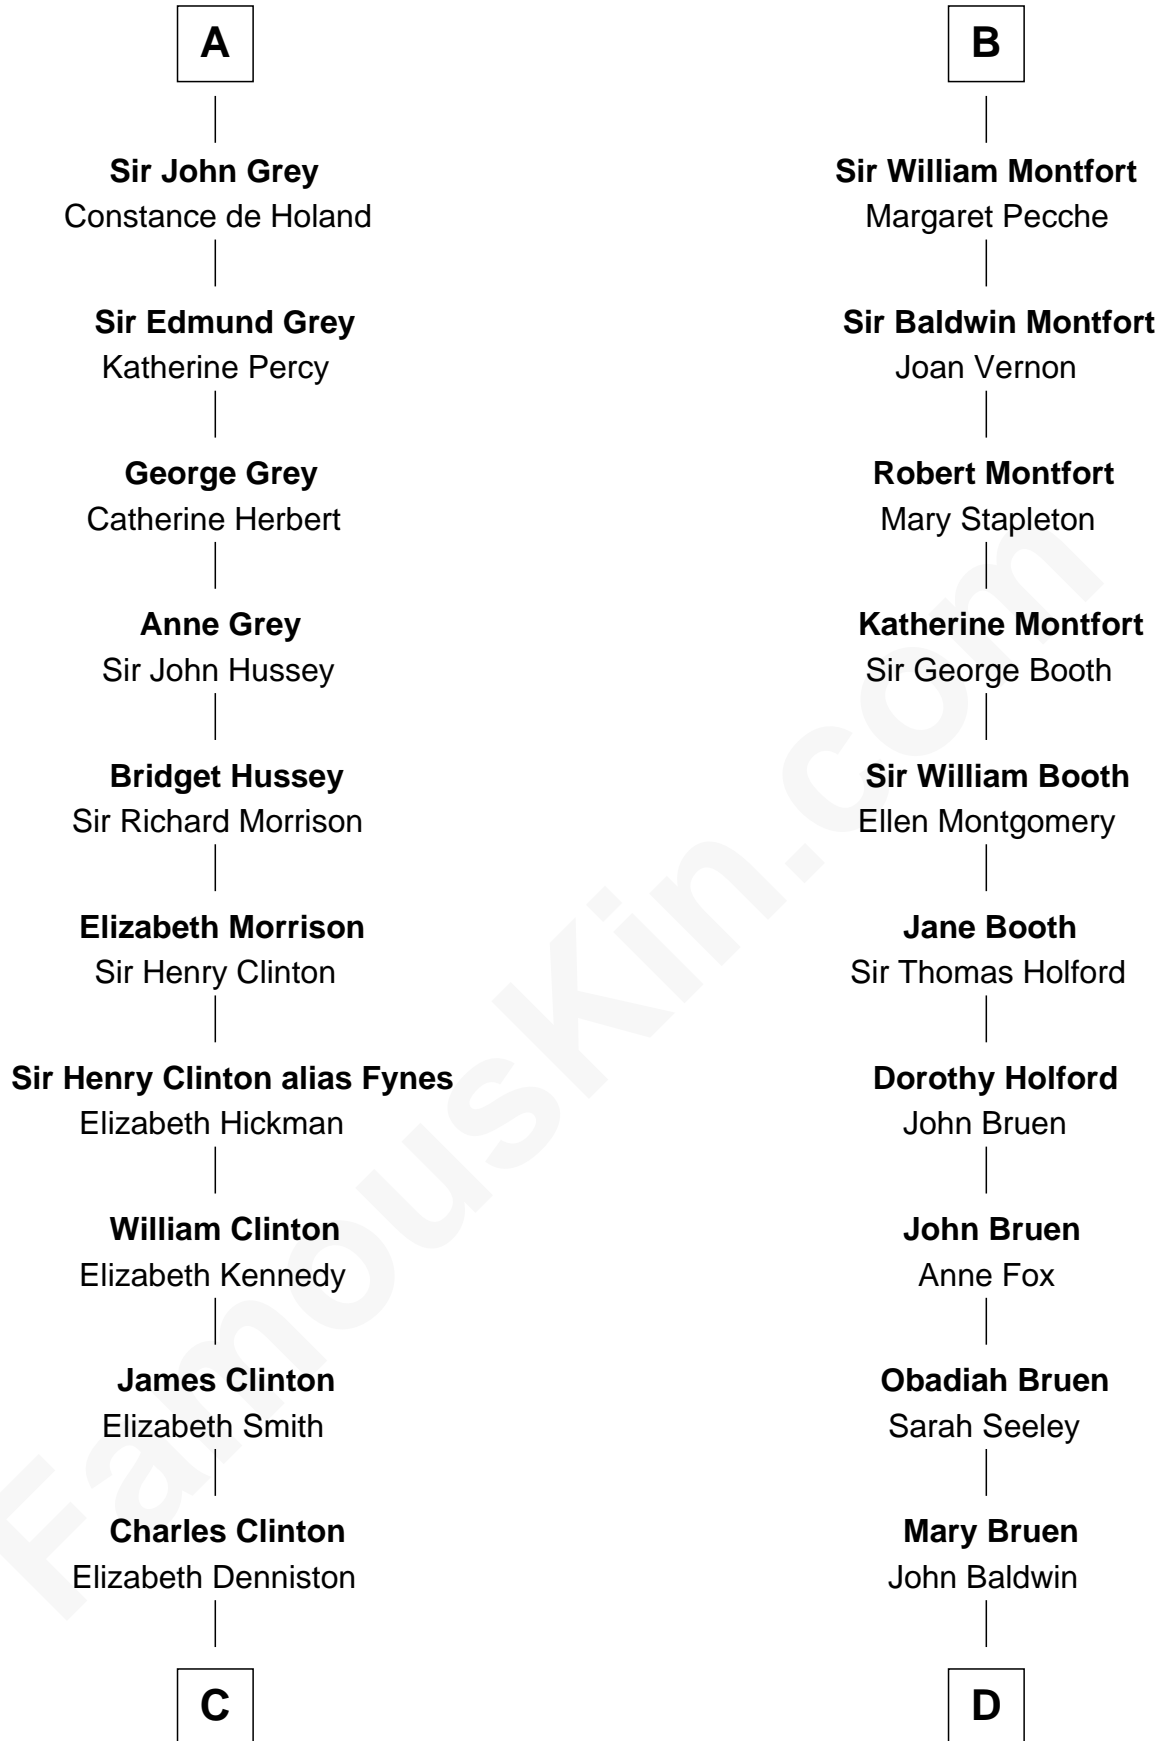

FamousKin.com Relationship Chart of

DeWitt Clinton

6th Governor of New York

18th cousin 2 times removed of

Abraham Baldwin

Signer of the U.S. Constitution

C

Gen. James Clinton

Mary DeWitt

DeWitt Clinton

6th Governor of New York

D

Abigail Baldwin

Samuel Baldwin

Timothy Baldwin

Bathsheba Stone

Michael Baldwin

Lucy Dudley

Abraham Baldwin

Signer of the U.S. Constitution

FamousKin.com