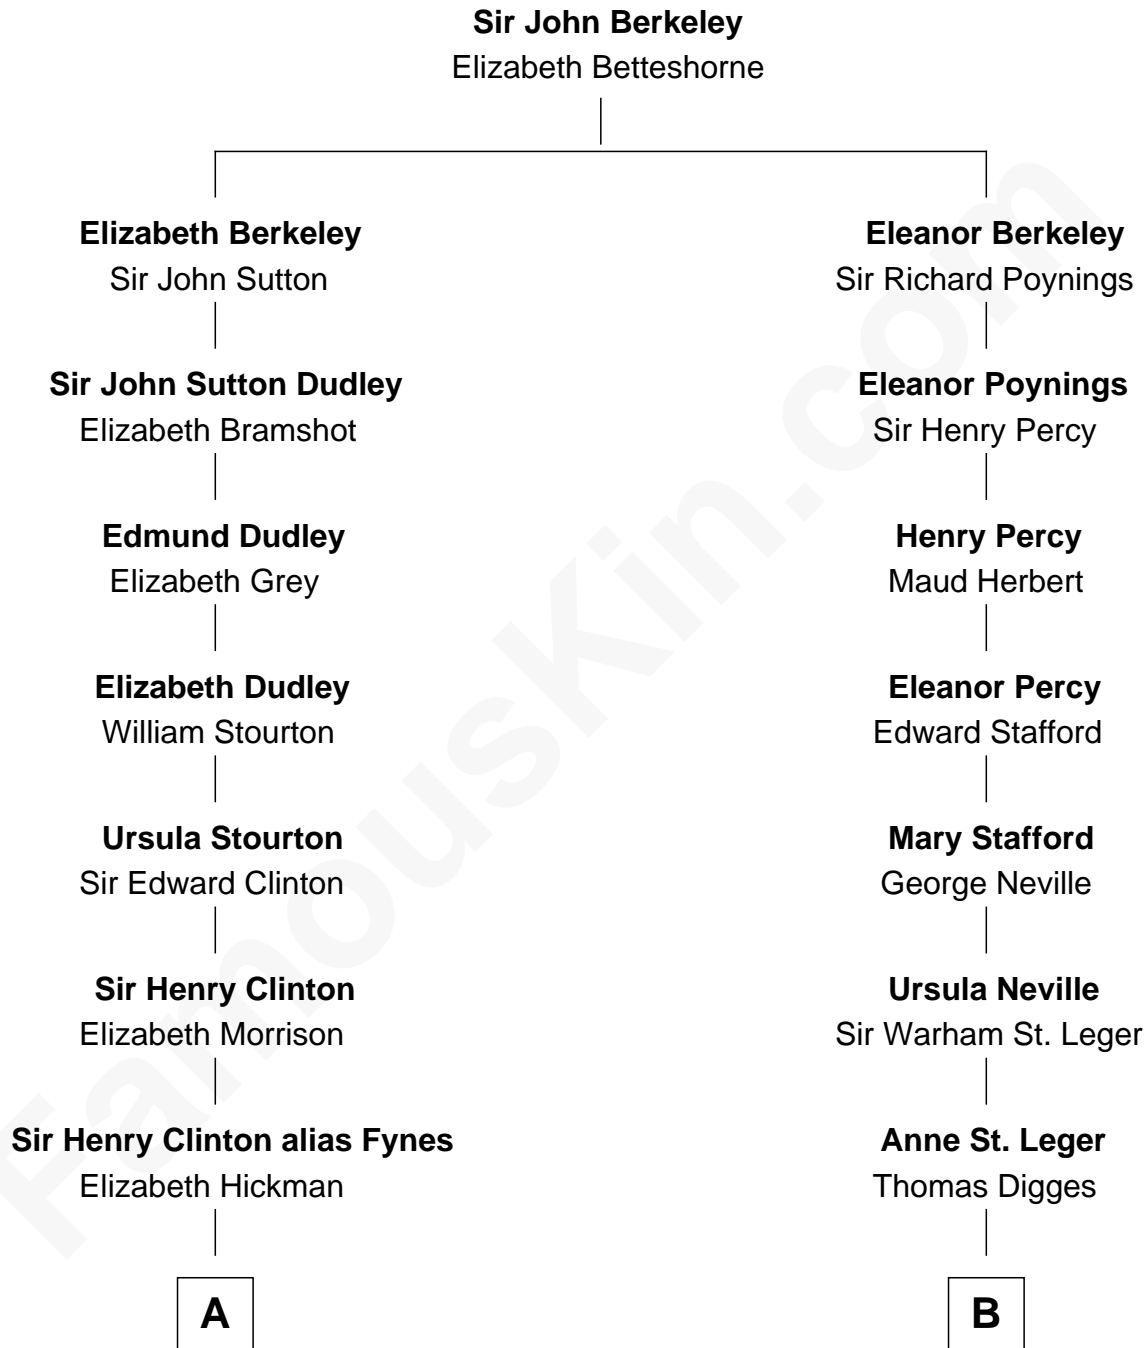

# FamousKin.com Relationship Chart of

**DeWitt Clinton**

*6th Governor of New York*

11th cousin 1 time removed of

**Daniel Carroll**

*Signer of the U.S. Constitution*

**A**

**William Clinton**  
Elizabeth Kennedy

**James Clinton**  
Elizabeth Smith

**Charles Clinton**  
Elizabeth Denniston

**Gen. James Clinton**  
Mary DeWitt

**DeWitt Clinton**  
*6th Governor of New York*

**B**

**Sir Dudley Digges**  
Mary Kempe

**Edward Digges**  
Elizabeth Page

**William Digges**  
Elizabeth Sewall

**Anne Digges**  
Henry Darnall

**Eleanor Darnall**  
Daniel Carroll

**Daniel Carroll**  
*Signer of the U.S. Constitution*