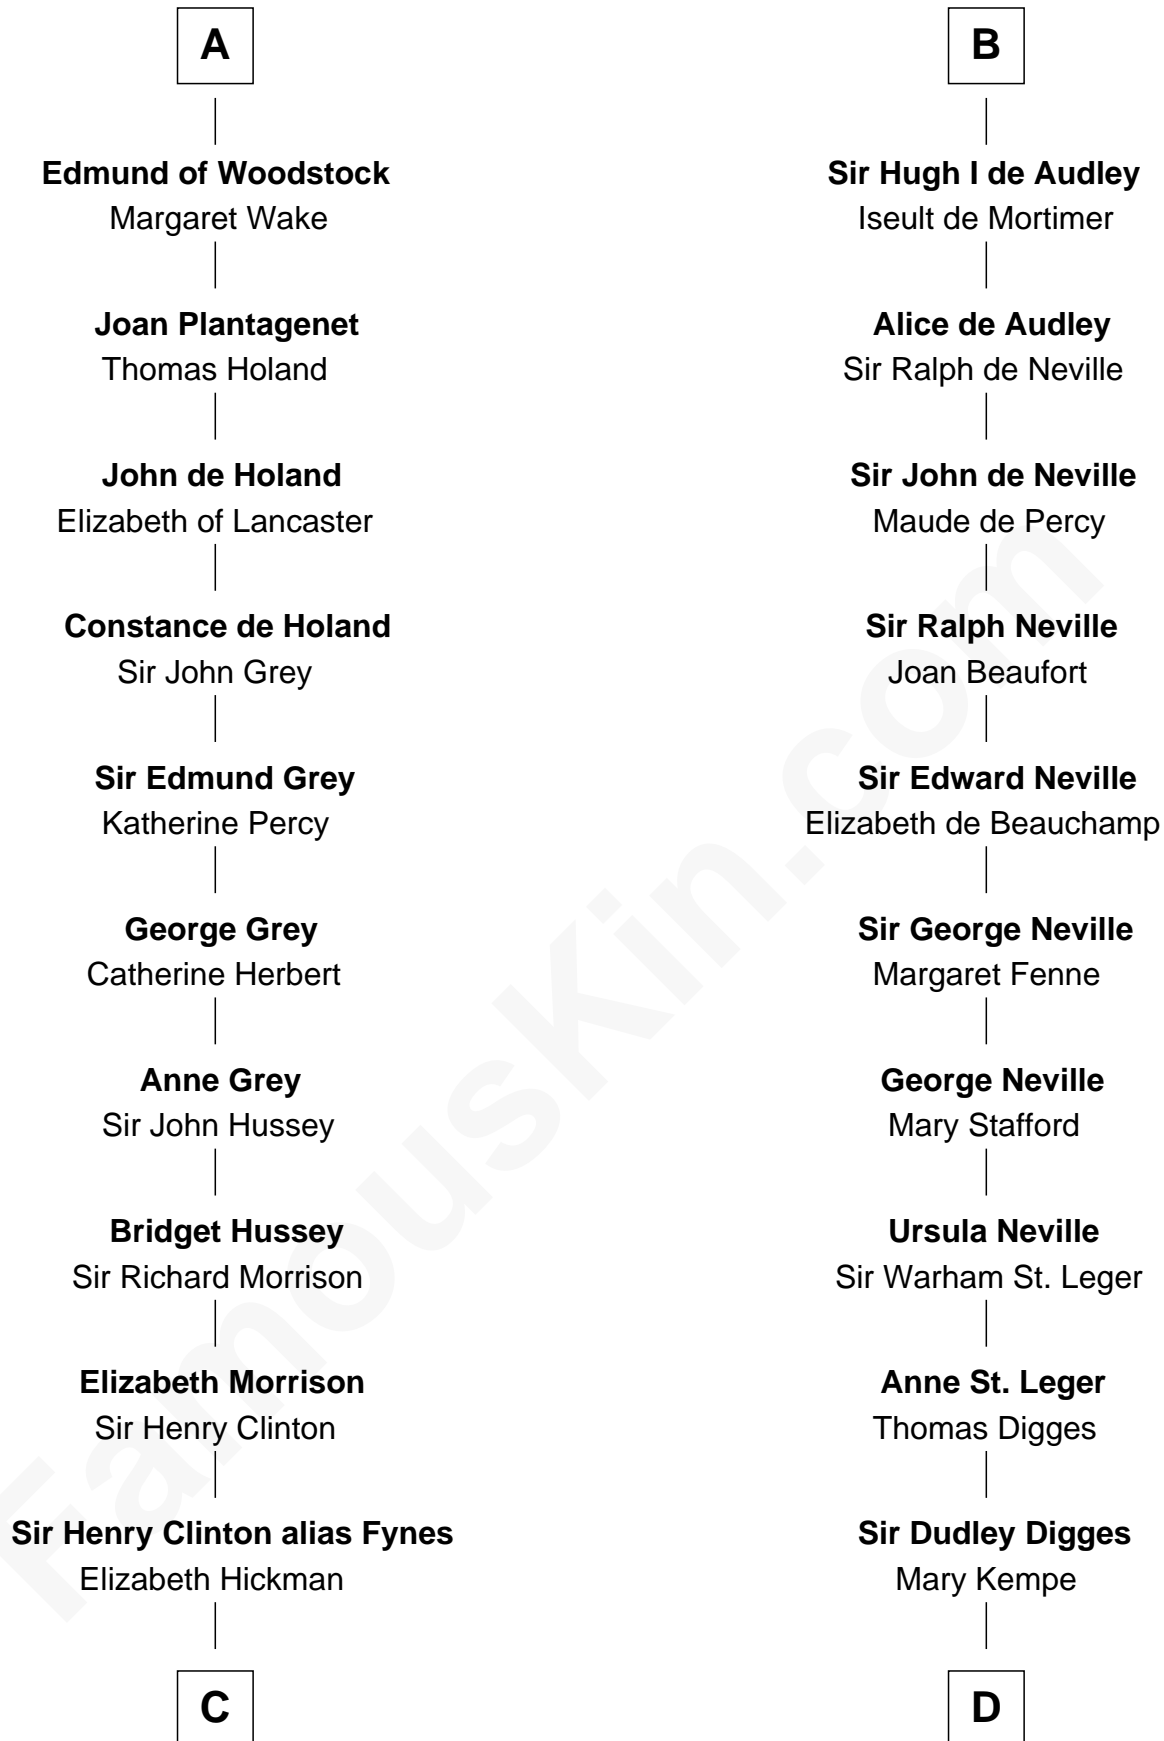

# FamousKin.com Relationship Chart of

**DeWitt Clinton**

*6th Governor of New York*

21st cousin of

**Daniel Carroll**

*Signer of the U.S. Constitution*

**Robert I of Normandy**

Herleve of Falaise

Matilda of Flanders

**Henry I, King of England**

Maud of Scotland

**Maud of England**

Geoffrey Plantagenet

**Henry II, King of England**

Ida de Tony

**Sir William Longespee**

Ela of Salisbury

**William Longespee**

Idoine de Camville

**Ela Longespee**

Sir James de Audley

**B**

**C**

**William Clinton**  
Elizabeth Kennedy

**James Clinton**  
Elizabeth Smith

**Charles Clinton**  
Elizabeth Denniston

**Gen. James Clinton**  
Mary DeWitt

**DeWitt Clinton**  
*6th Governor of New York*

**D**

**Edward Digges**  
Elizabeth Page

**William Digges**  
Elizabeth Sewall