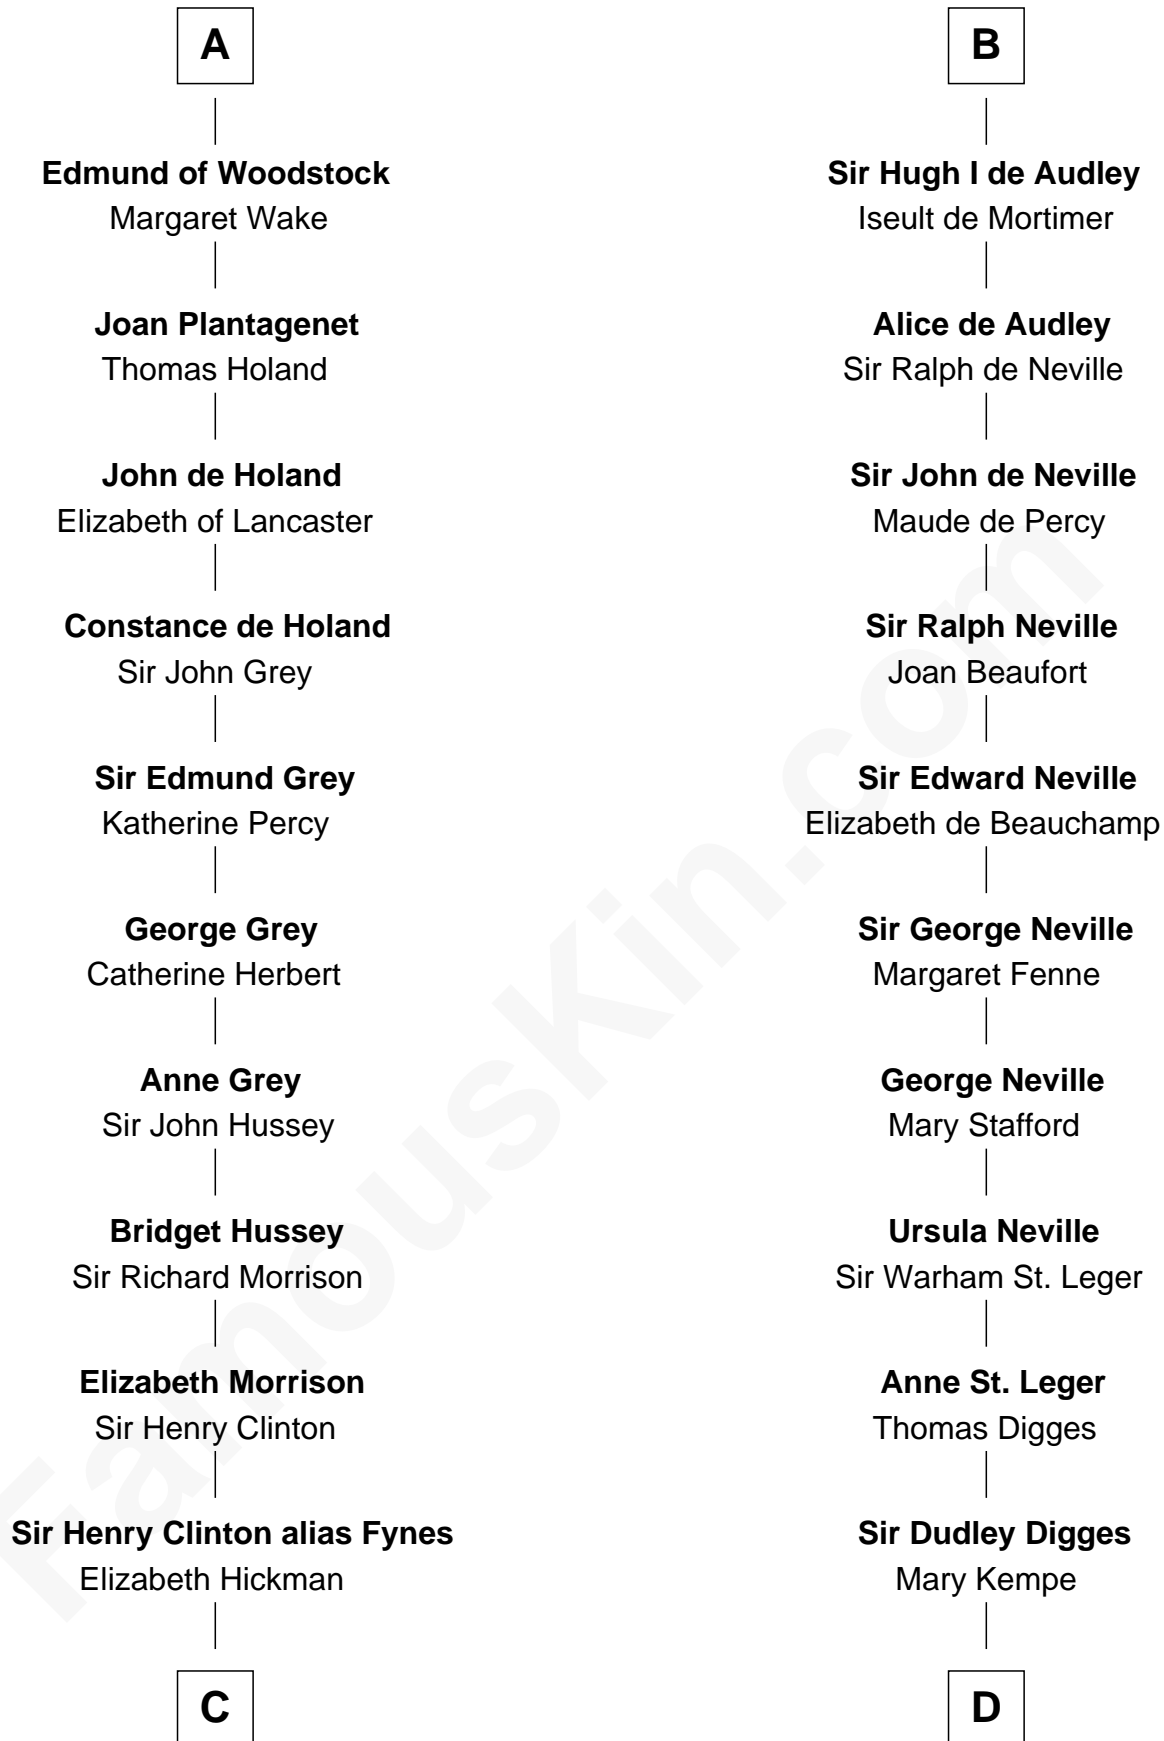

# FamousKin.com Relationship Chart of

**DeWitt Clinton**

*6th Governor of New York*

21st cousin of

**Daniel Carroll**

*Signer of the U.S. Constitution*

**Baudoin V of Flanders**

Adela of France

**Henry III, King of England**  
Eleanor of Provence

**Edward I, King of England**  
Margaret of France

**A**

**Matilda of Flanders**  
William I, King of England

**Henry I, King of England**  
Maud of Scotland

**Maud of England**  
Geoffrey Plantagenet

**Henry II, King of England**  
Ida de Tony

**Sir William Longespee**  
Ela of Salisbury

**William Longespee**  
Idoine de Camville

**Ela Longespee**  
Sir James de Audley

**B**

**C**

**William Clinton**  
Elizabeth Kennedy

**James Clinton**  
Elizabeth Smith

**Charles Clinton**  
Elizabeth Denniston

**Gen. James Clinton**  
Mary DeWitt

**DeWitt Clinton**  
*6th Governor of New York*