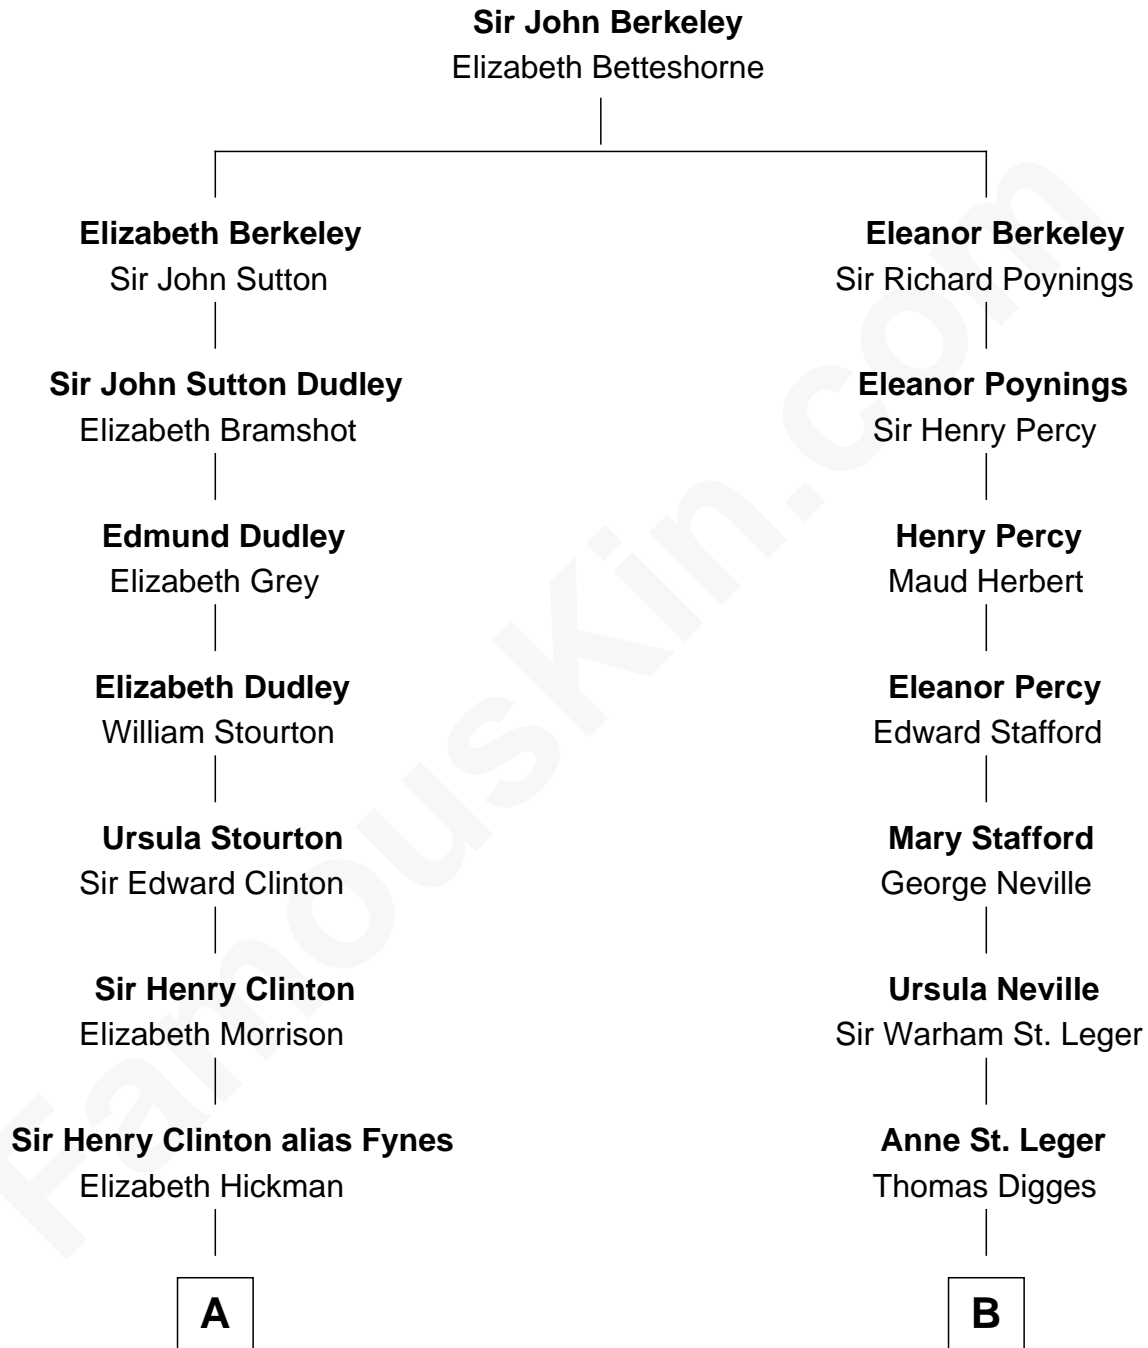

FamousKin.com

Relationship Chart of

DeWitt Clinton

6th Governor of New York

11th cousin 1 time removed of

John Carroll

Founder of Georgetown University

A

William Clinton
Elizabeth Kennedy

James Clinton
Elizabeth Smith

Charles Clinton
Elizabeth Denniston

Gen. James Clinton
Mary DeWitt

DeWitt Clinton
6th Governor of New York

B

Sir Dudley Digges
Mary Kempe

Edward Digges
Elizabeth Page

William Digges
Elizabeth Sewall

Anne Digges
Henry Darnall

Eleanor Darnall
Daniel Carroll

John Carroll
Founder, Georgetown University