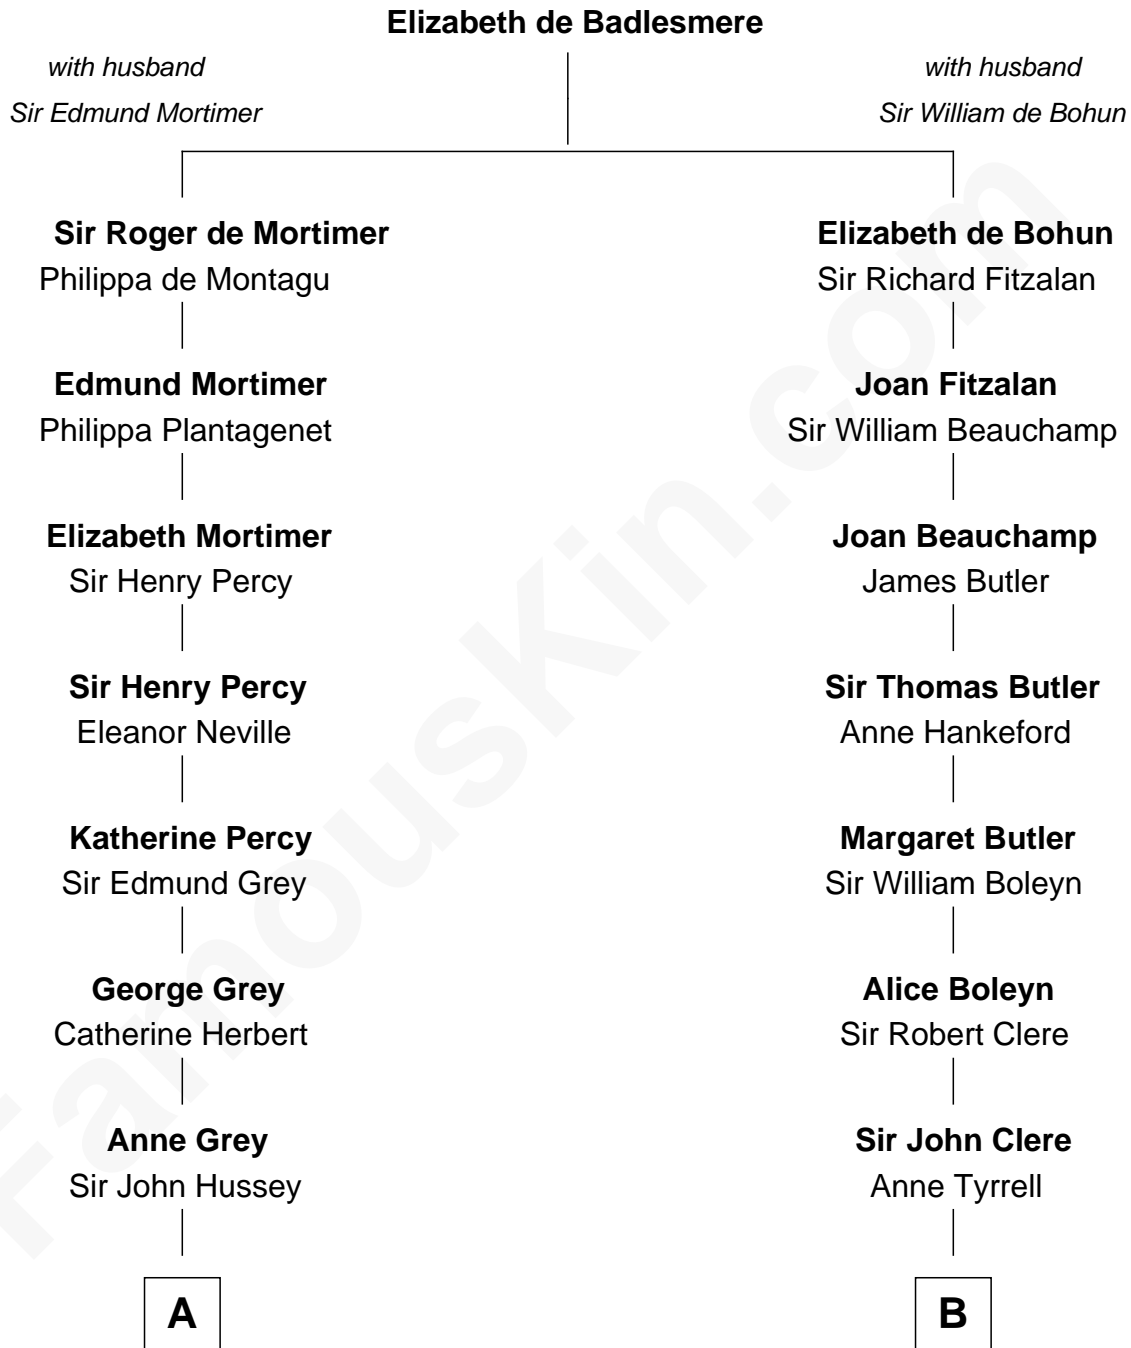

# FamousKin.com Relationship Chart of

**DeWitt Clinton**

*6th Governor of New York*

14th cousin 7 times removed of

**Treat Williams**

*TV & Movie Actor*

**C**

**Rufus M. Gillette**

Abigail Payne

**Mary Abigail Gillette**

George Willey Andrew

**Treat Payne Andrew**

Eleanor Barnum

**Marian Andrew**

Richard Norman Williams

**Treat Williams**