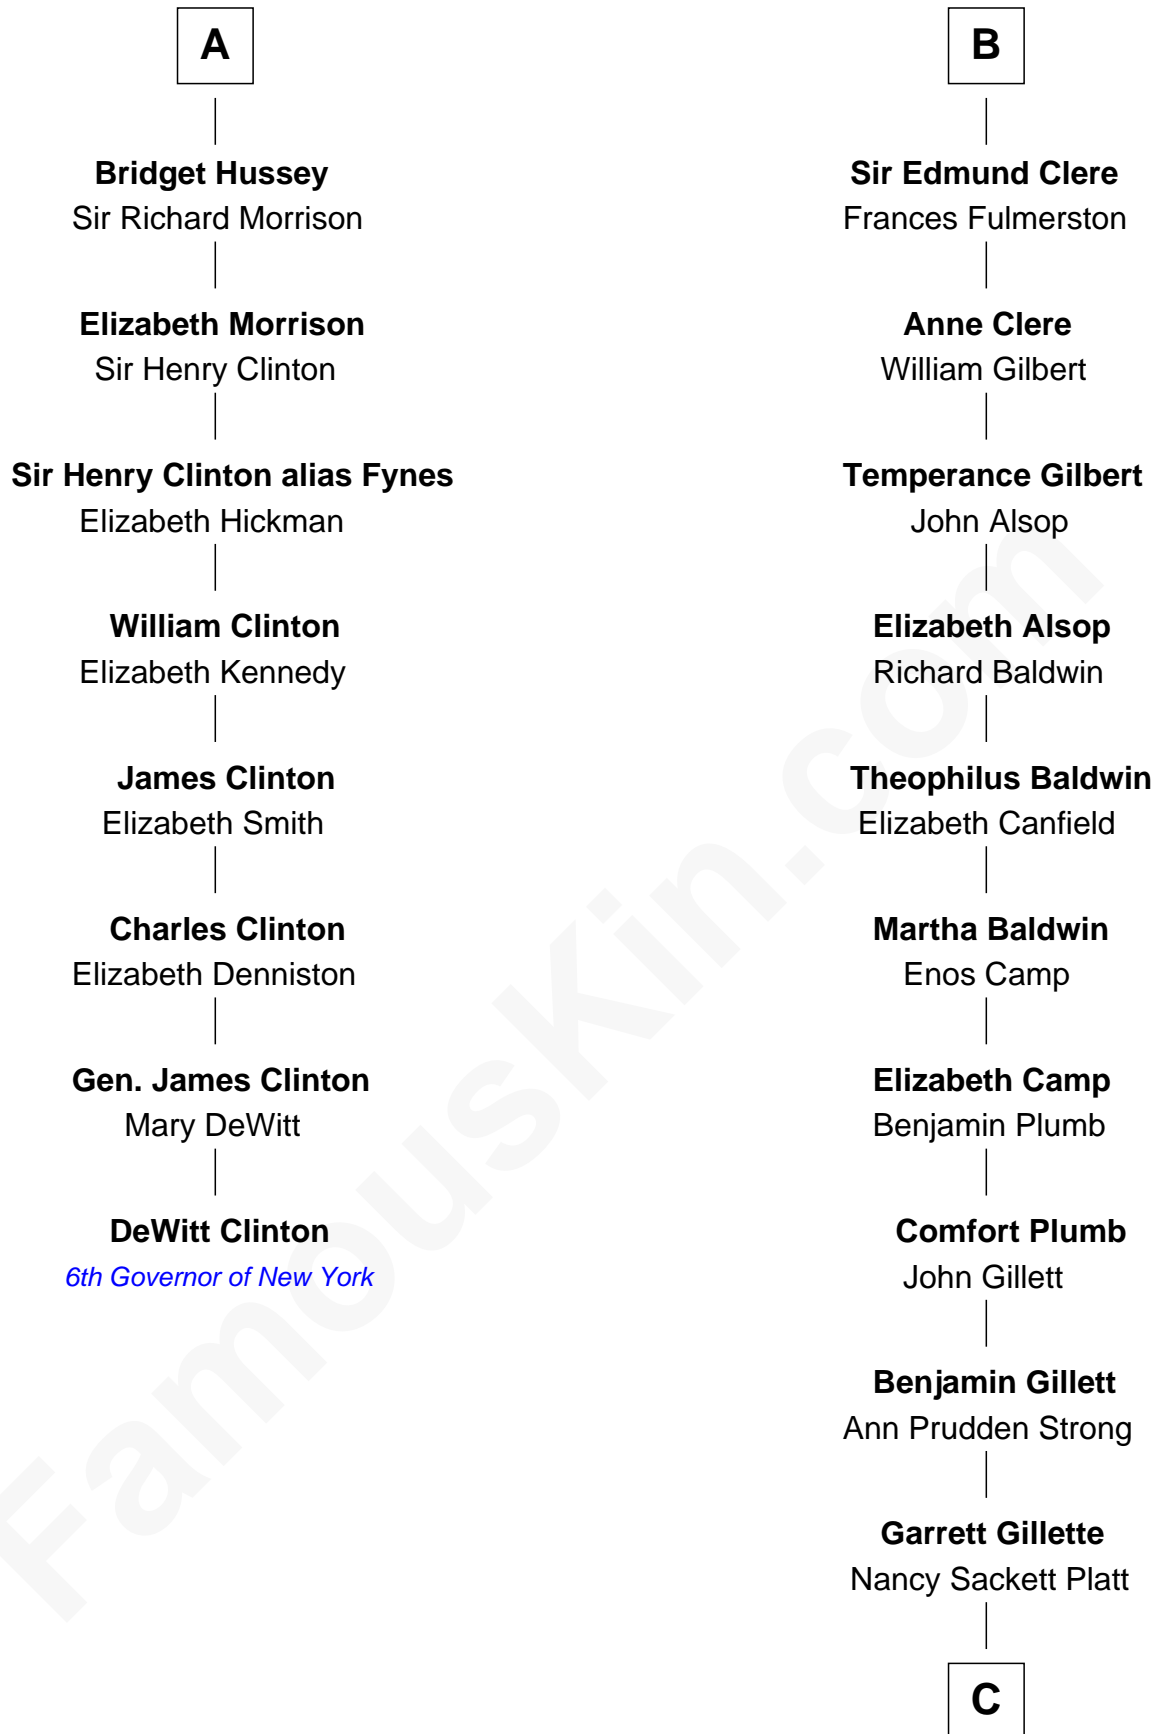

# FamousKin.com Relationship Chart of

**DeWitt Clinton**

*6th Governor of New York*

14th cousin 7 times removed of

**Treat Williams**

*TV & Movie Actor*

**C**

**Rufus M. Gillette**

Abigail Payne

**Mary Abigail Gillette**

George Willey Andrew

**Treat Payne Andrew**

Eleanor Barnum

**Marian Andrew**

Richard Norman Williams

**Treat Williams**