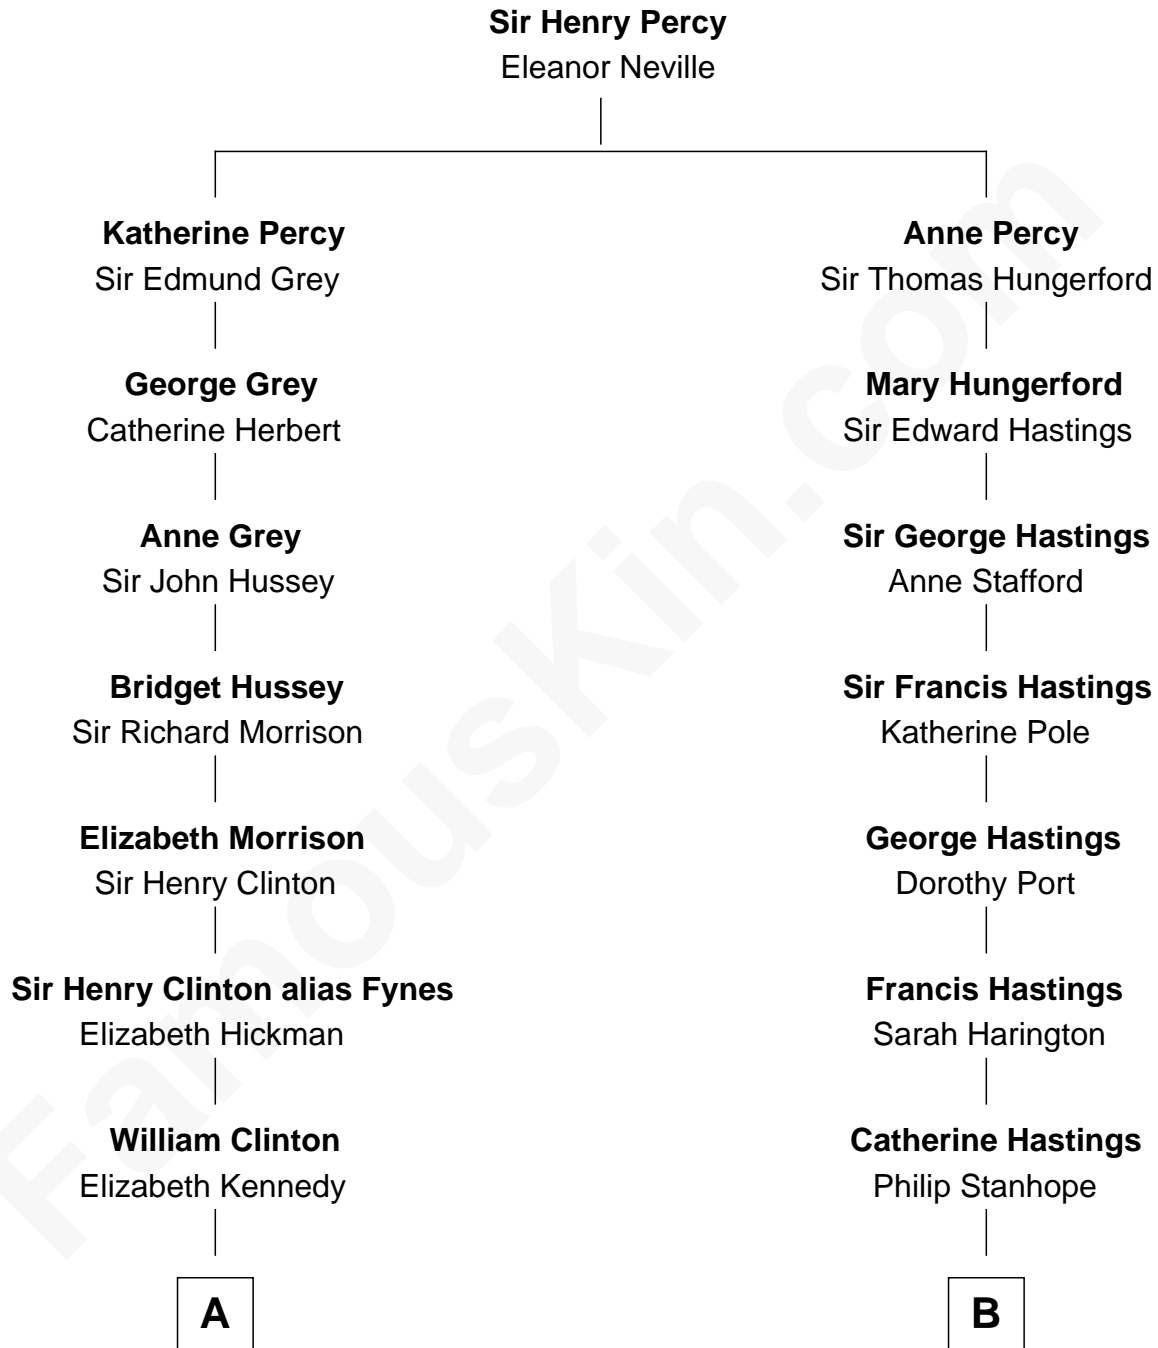

# FamousKin.com Relationship Chart of

**DeWitt Clinton**

*6th Governor of New York*

10th cousin 3 times removed of

**Lewis Carroll**

*Author of Alice in Wonderland*

**A**

**James Clinton**  
Elizabeth Smith

**Charles Clinton**  
Elizabeth Denniston

**Gen. James Clinton**  
Mary DeWitt

**DeWitt Clinton**  
*6th Governor of New York*

**B**

**Sarah Stanhope**  
Sir Richard de Hoghton

**Sir Charles Hoghton**  
Mary Skeffington

**Lucy Hoghton**  
Thomas Lutwidge

**Henry Lutwidge**  
Jane Molyneux

**Charles Lutwidge**  
Elizabeth Anne Dodgson

**Frances Jane Lutwidge**  
Rev. Charles Dodgson

**Lewis Carroll**  
*Author of Alice in Wonderland*