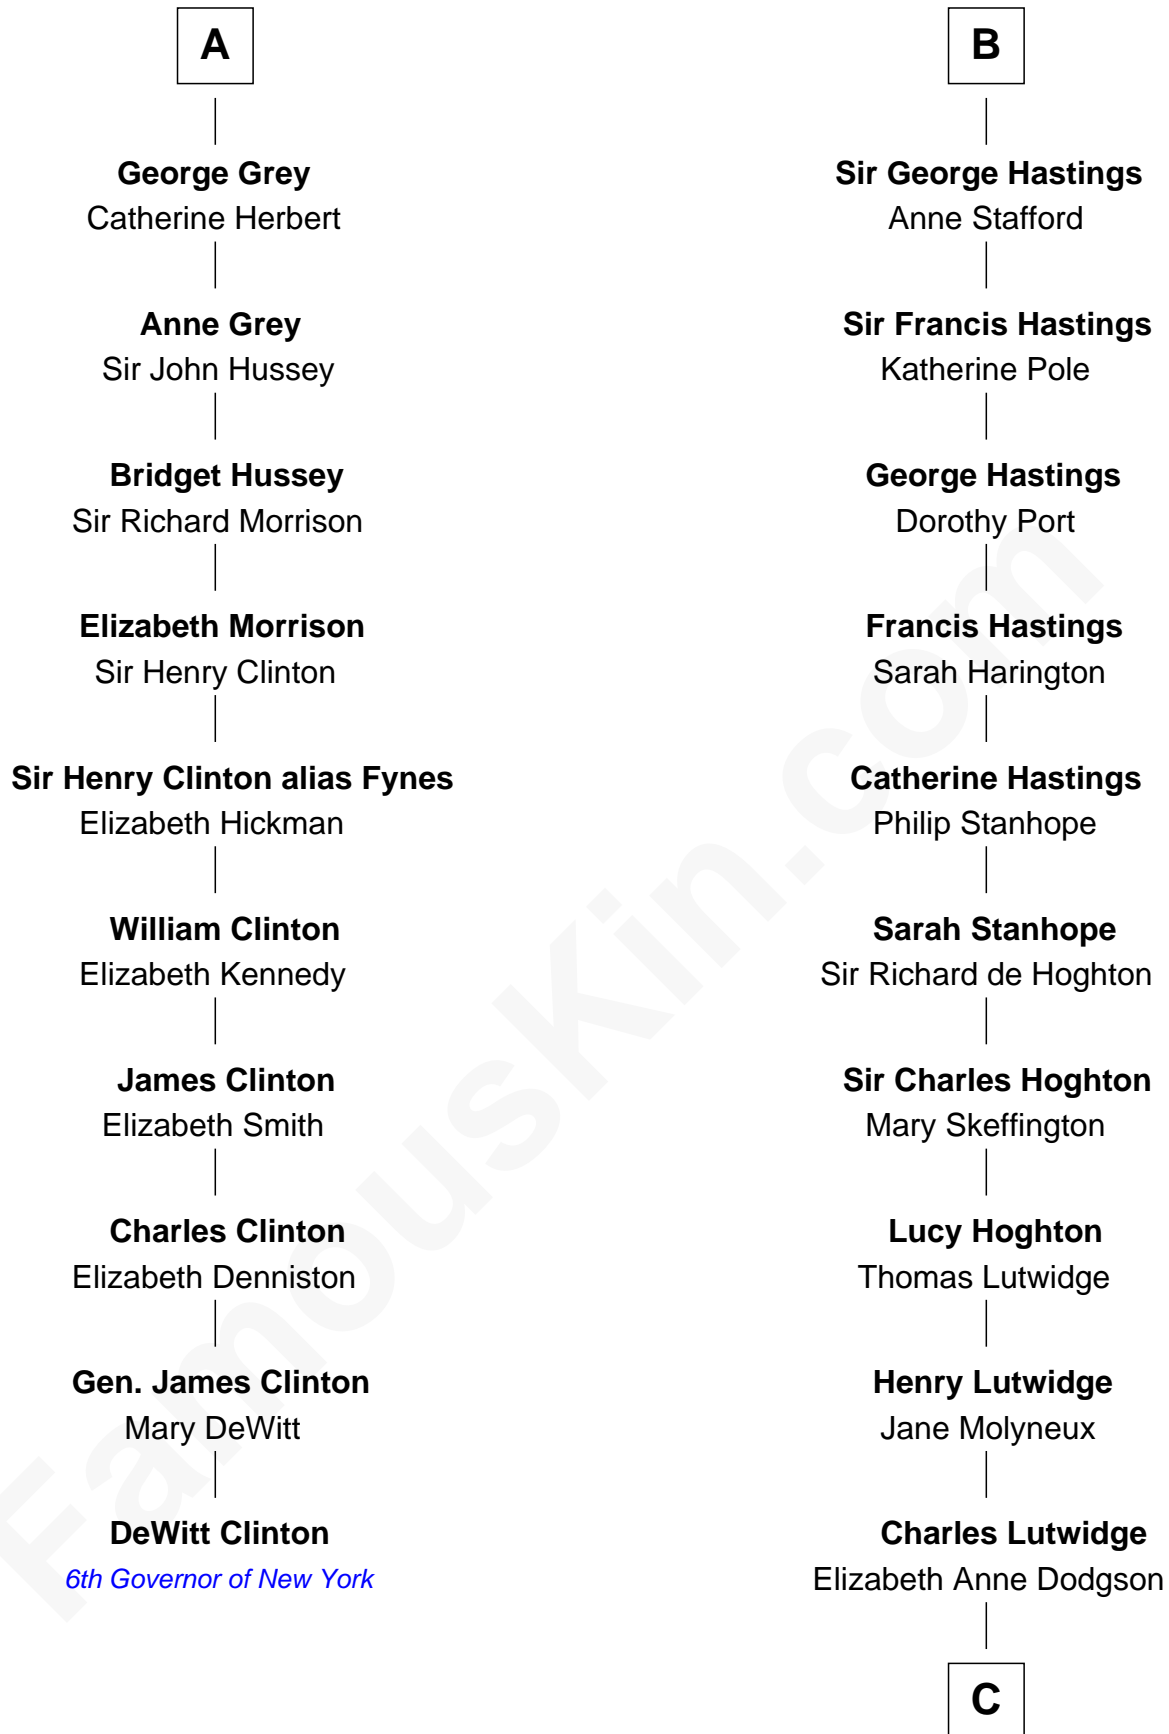

FamousKin.com Relationship Chart of

DeWitt Clinton

6th Governor of New York

16th cousin 2 times removed of

Lewis Carroll

Author of Alice in Wonderland

William de Odingsells

Ela FitzWalter

Ida de Odingsells
Sir Roger de Herdeburgh

Ela Herdeburgh
Sir William de Boteler

Ankaret le Boteler
John le Strange

Eleanor le Strange
Sir Reynold de Grey

Sir Reynold Grey
Margaret de Ros

Sir John Grey
Constance de Holand

Sir Edmund Grey
Katherine Percy

A

Margaret de Oddingseles

Sir John de Grey

Sir John Grey
Katherine FitzAlan

Sir John de Grey
Maud - - - - -

Maud Grey
Sir Ralph Hastings

Sir Leonard Hastings
Alice Camoys

Sir William Hastings
Katherine Neville

Sir Edward Hastings
Mary Hungerford

B

C

—
Frances Jane Lutwidge

Rev. Charles Dodgson

—
Lewis Carroll

Author of Alice in Wonderland