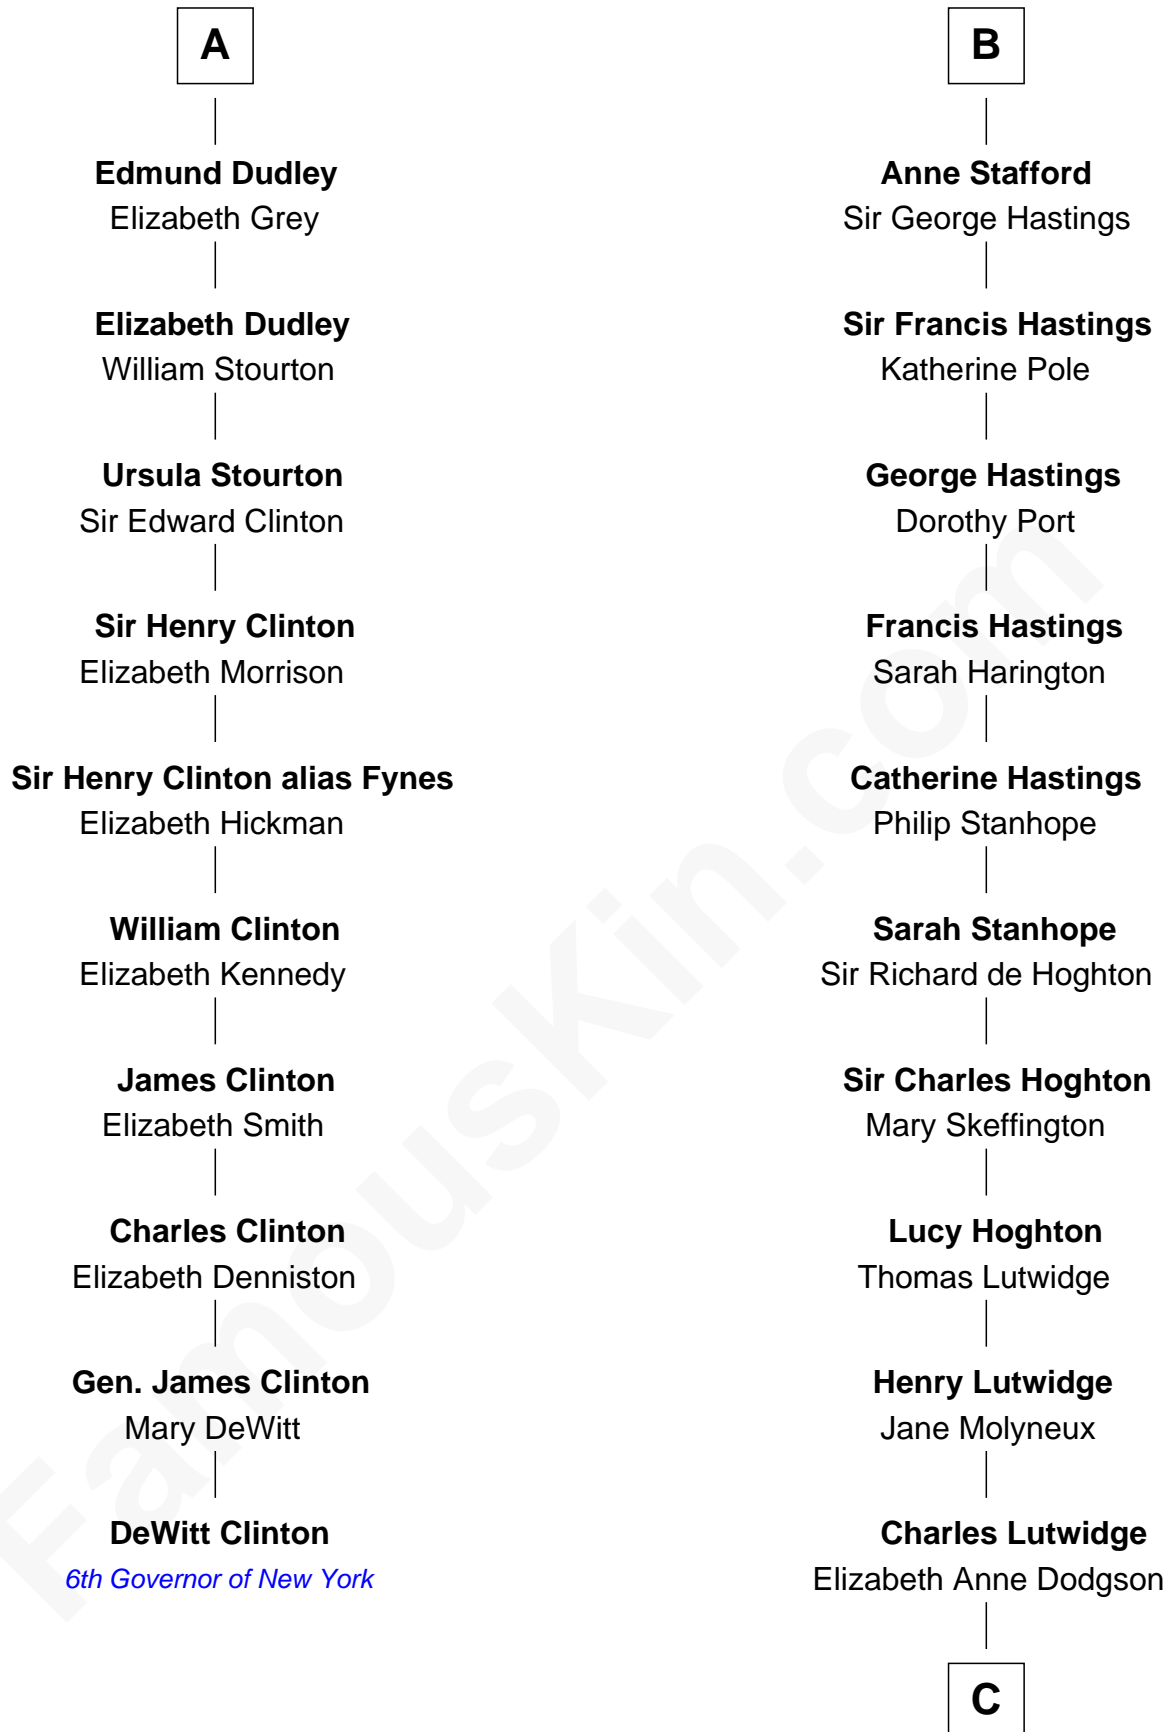

# FamousKin.com Relationship Chart of

**DeWitt Clinton**

*6th Governor of New York*

16th cousin 2 times removed of

**Lewis Carroll**

*Author of Alice in Wonderland*

**Sir Hugh le Despencer**

Isabella de Beauchamp

Eleanor de Clare

**Elizabeth le Despencer**

Maurice de Berkeley

**Thomas de Berkeley**

Margaret de Lisle

**Elizabeth de Berkeley**

Richard de Beauchamp

**Eleanor Beauchamp**

Edmund Beaufort

**Margaret Beaufort**

Humphrey Stafford

**Henry Stafford**

Catherine Woodville

**B**

**C**

—  
**Frances Jane Lutwidge**

Rev. Charles Dodgson

—  
**Lewis Carroll**

*Author of Alice in Wonderland*

FamousKin.com