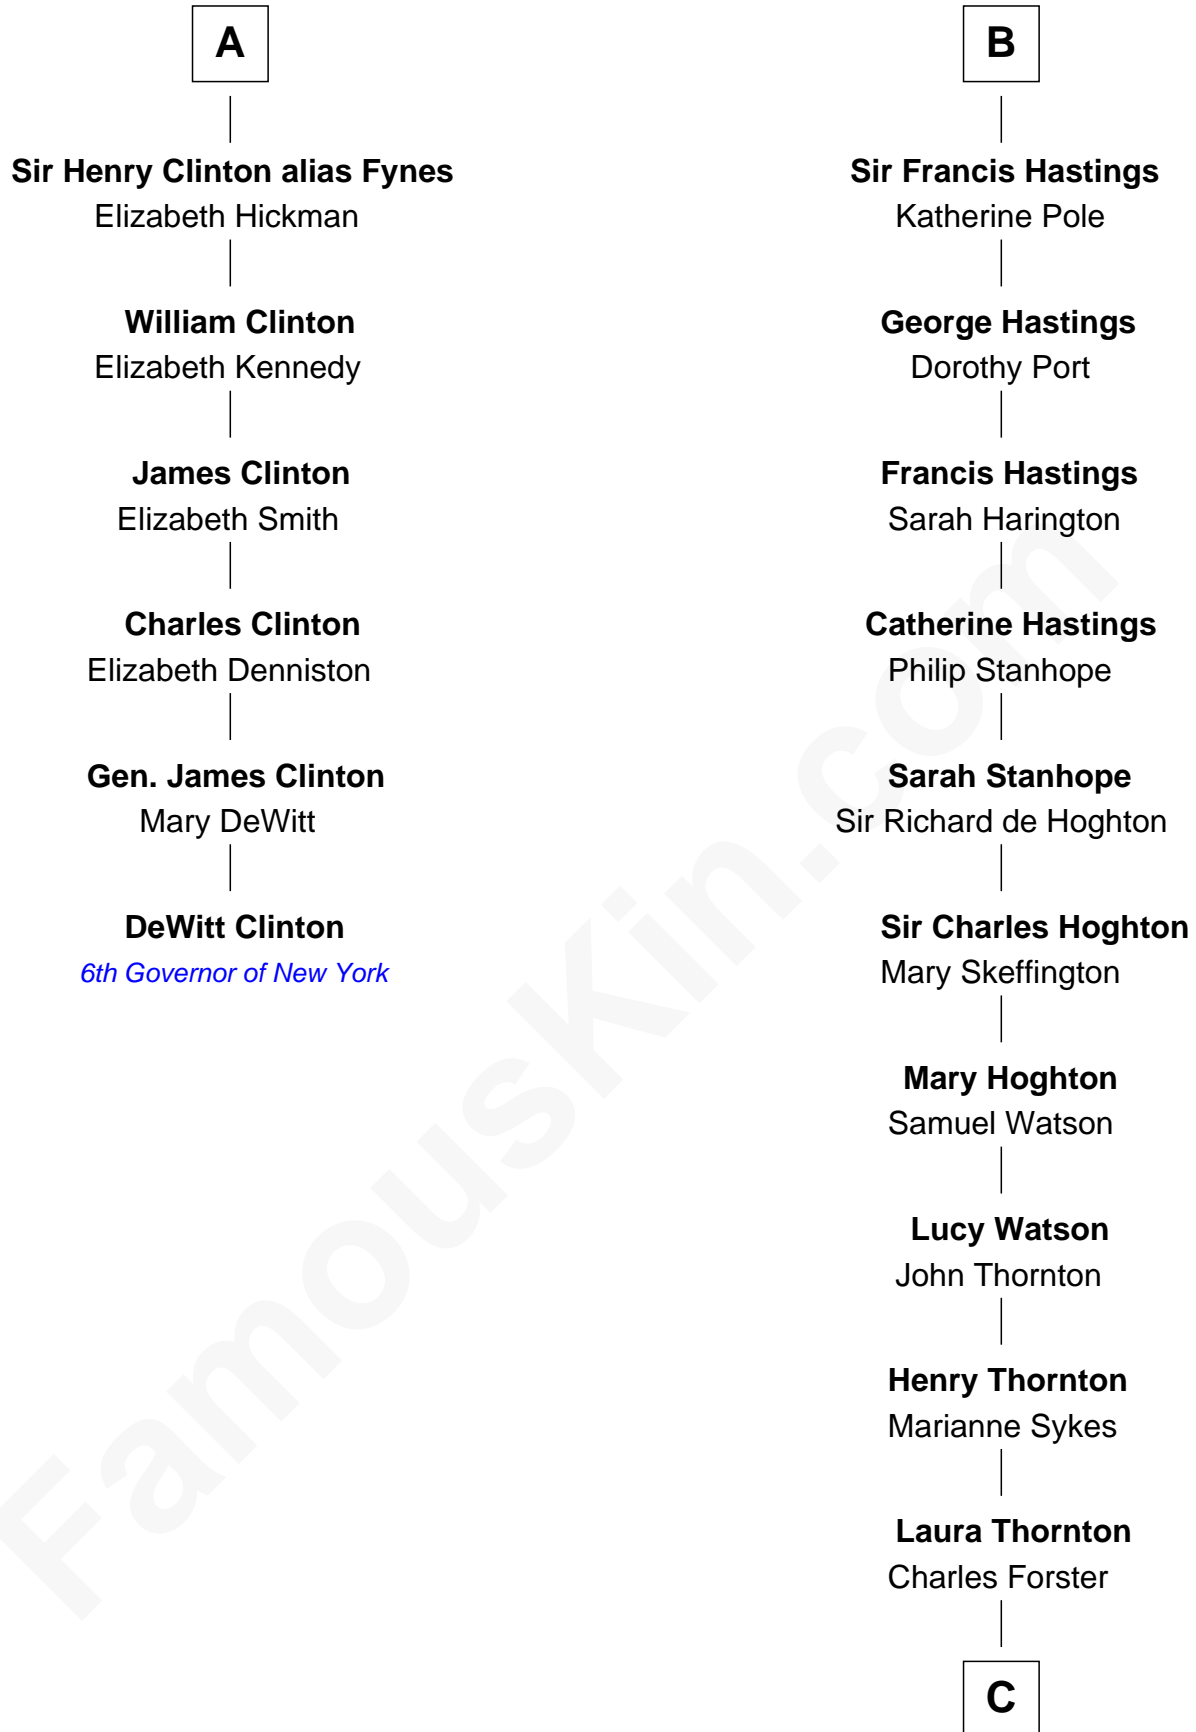

# FamousKin.com Relationship Chart of

**DeWitt Clinton**

*6th Governor of New York*

12th cousin 6 times removed of

**E. M. Forster**

*English Novelist*

**C**

**Edward Morgan Llewellyn Forster**

Alice Clara Whichelo

**E. M. Forster**

*English Novelist*

FamousKin.com