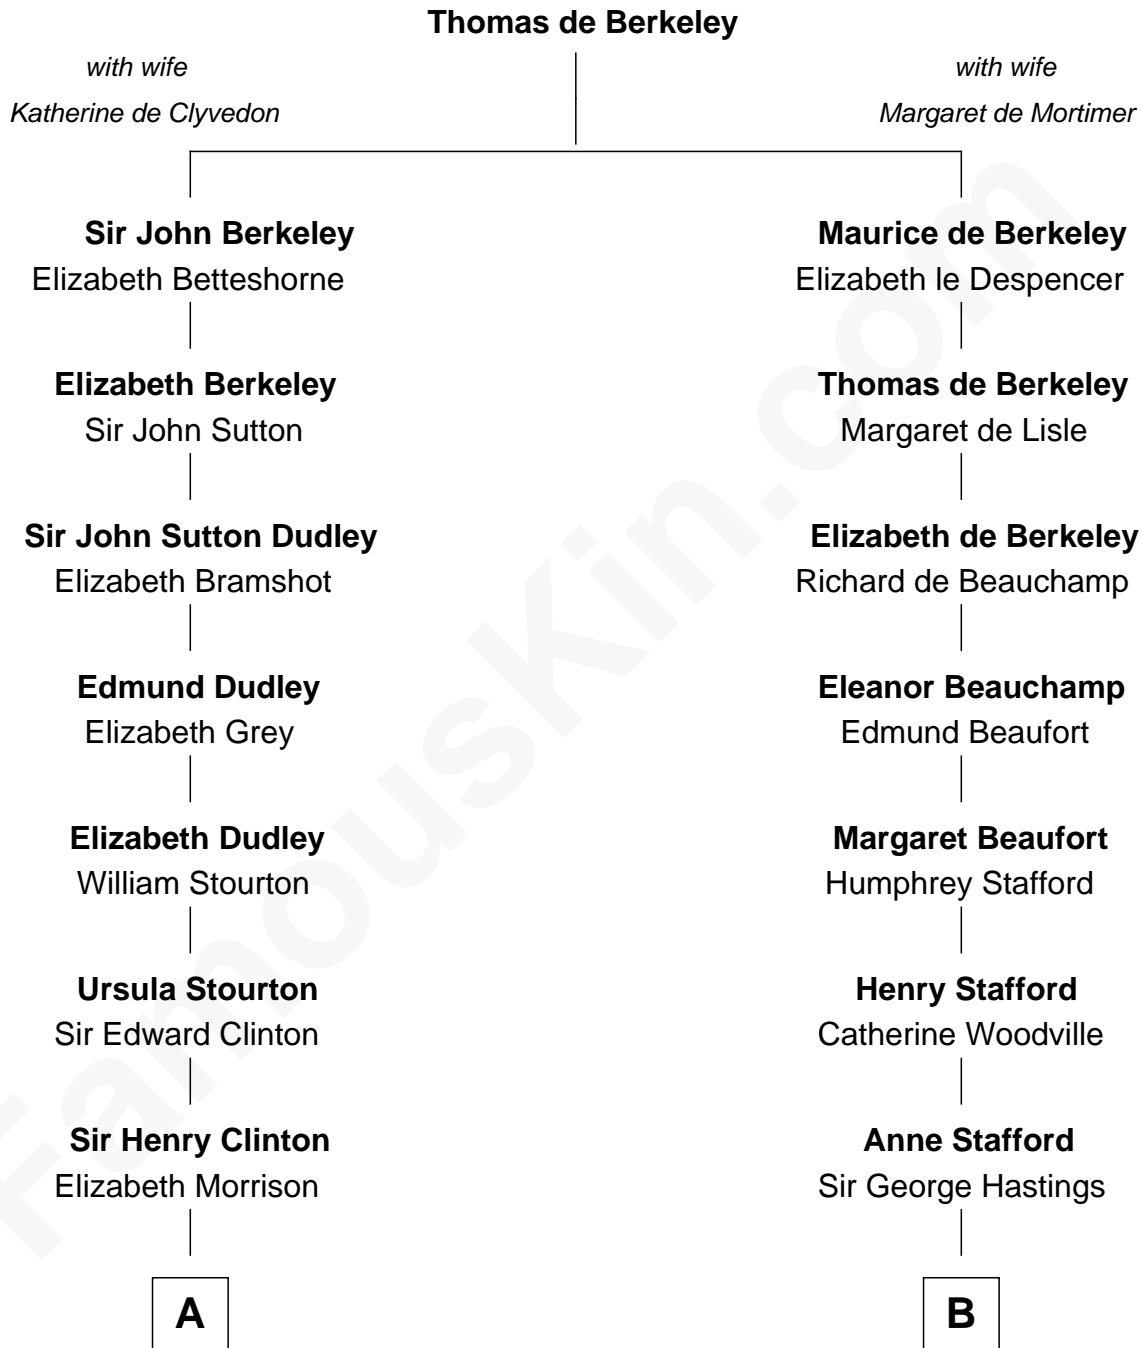

# FamousKin.com Relationship Chart of

**DeWitt Clinton**

*6th Governor of New York*

12th cousin 6 times removed of

**E. M. Forster**

*English Novelist*

**C**

**Edward Morgan Llewellyn Forster**

Alice Clara Whichelo

**E. M. Forster**

*English Novelist*

FamousKin.com