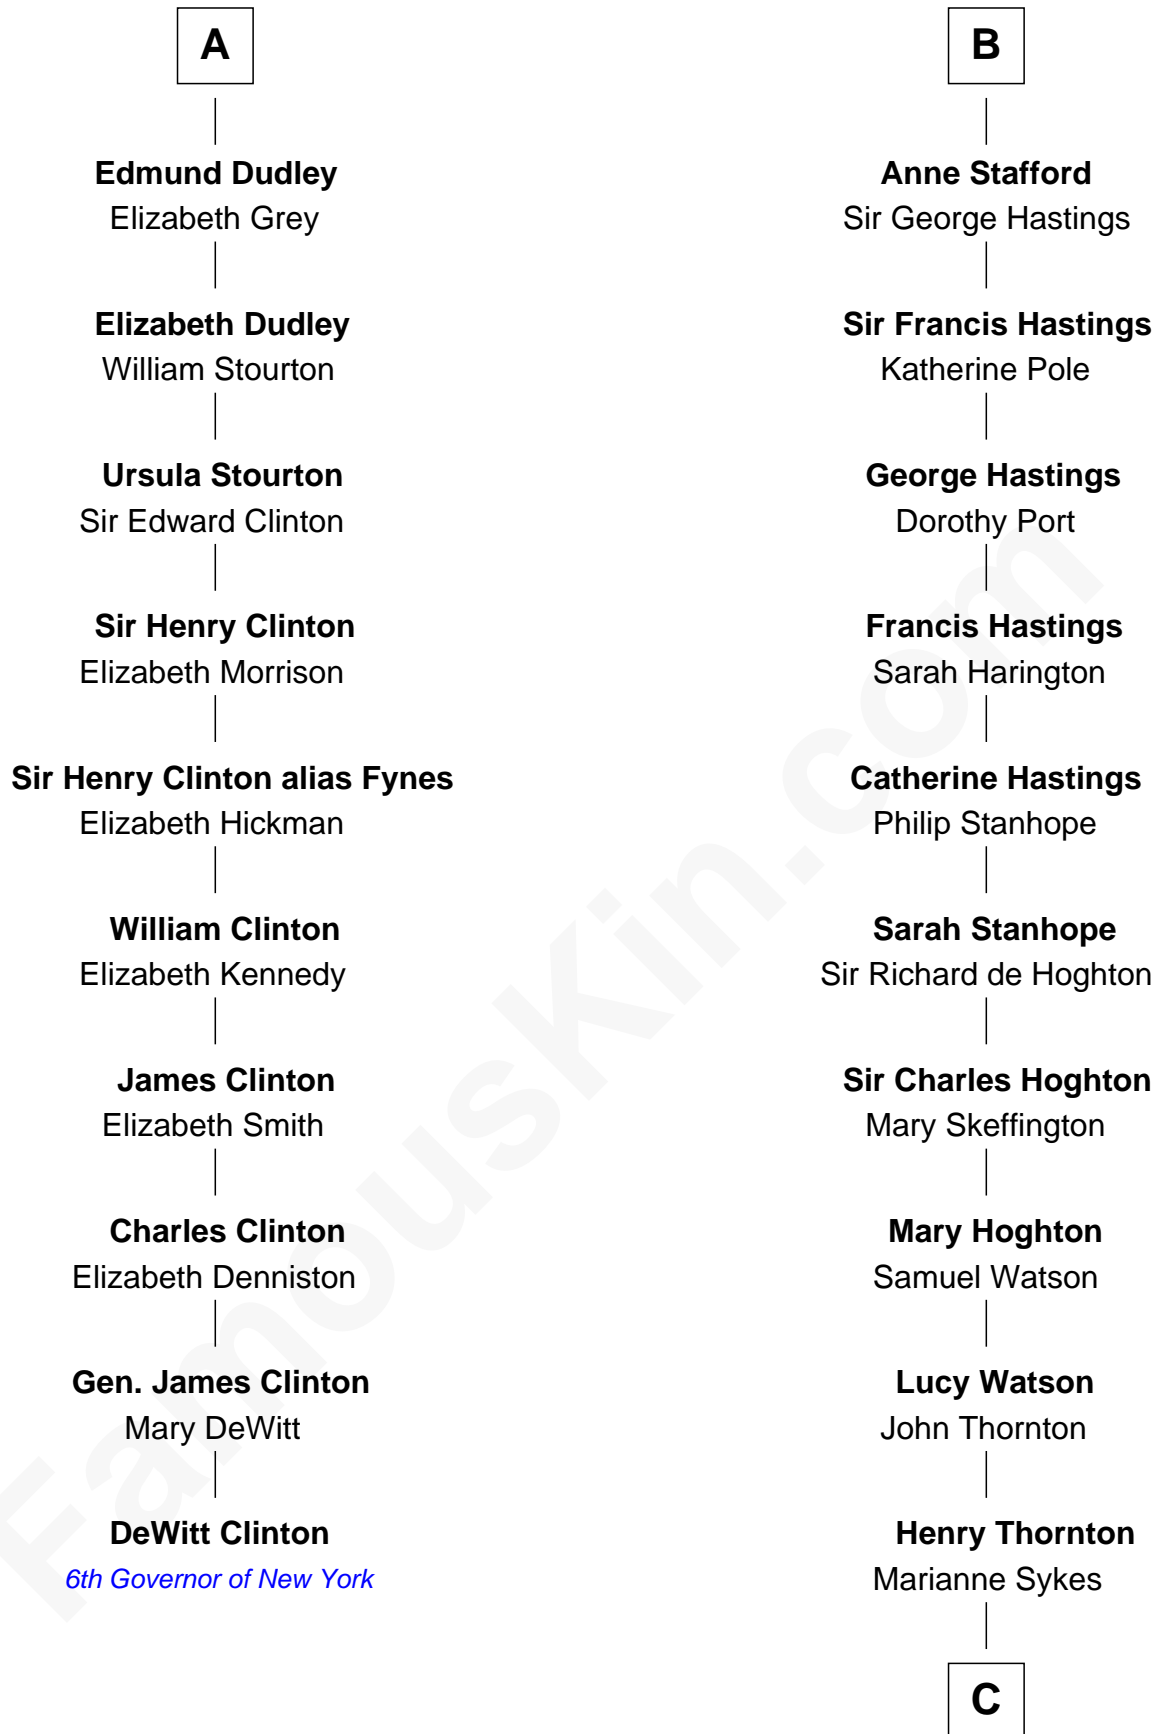

FamousKin.com Relationship Chart of

DeWitt Clinton

6th Governor of New York

16th cousin 3 times removed of

E. M. Forster

English Novelist

Sir Hugh le Despencer

Isabella de Beauchamp

Eleanor de Clare

Elizabeth le Despencer

Maurice de Berkeley

Thomas de Berkeley

Margaret de Lisle

Elizabeth de Berkeley

Richard de Beauchamp

Eleanor Beauchamp

Edmund Beaufort

Margaret Beaufort

Humphrey Stafford

Henry Stafford

Catherine Woodville

B

C

Laura Thornton

Charles Forster

Edward Morgan Llewellyn Forster

Alice Clara Whichelo

E. M. Forster

English Novelist

FamousKin.com