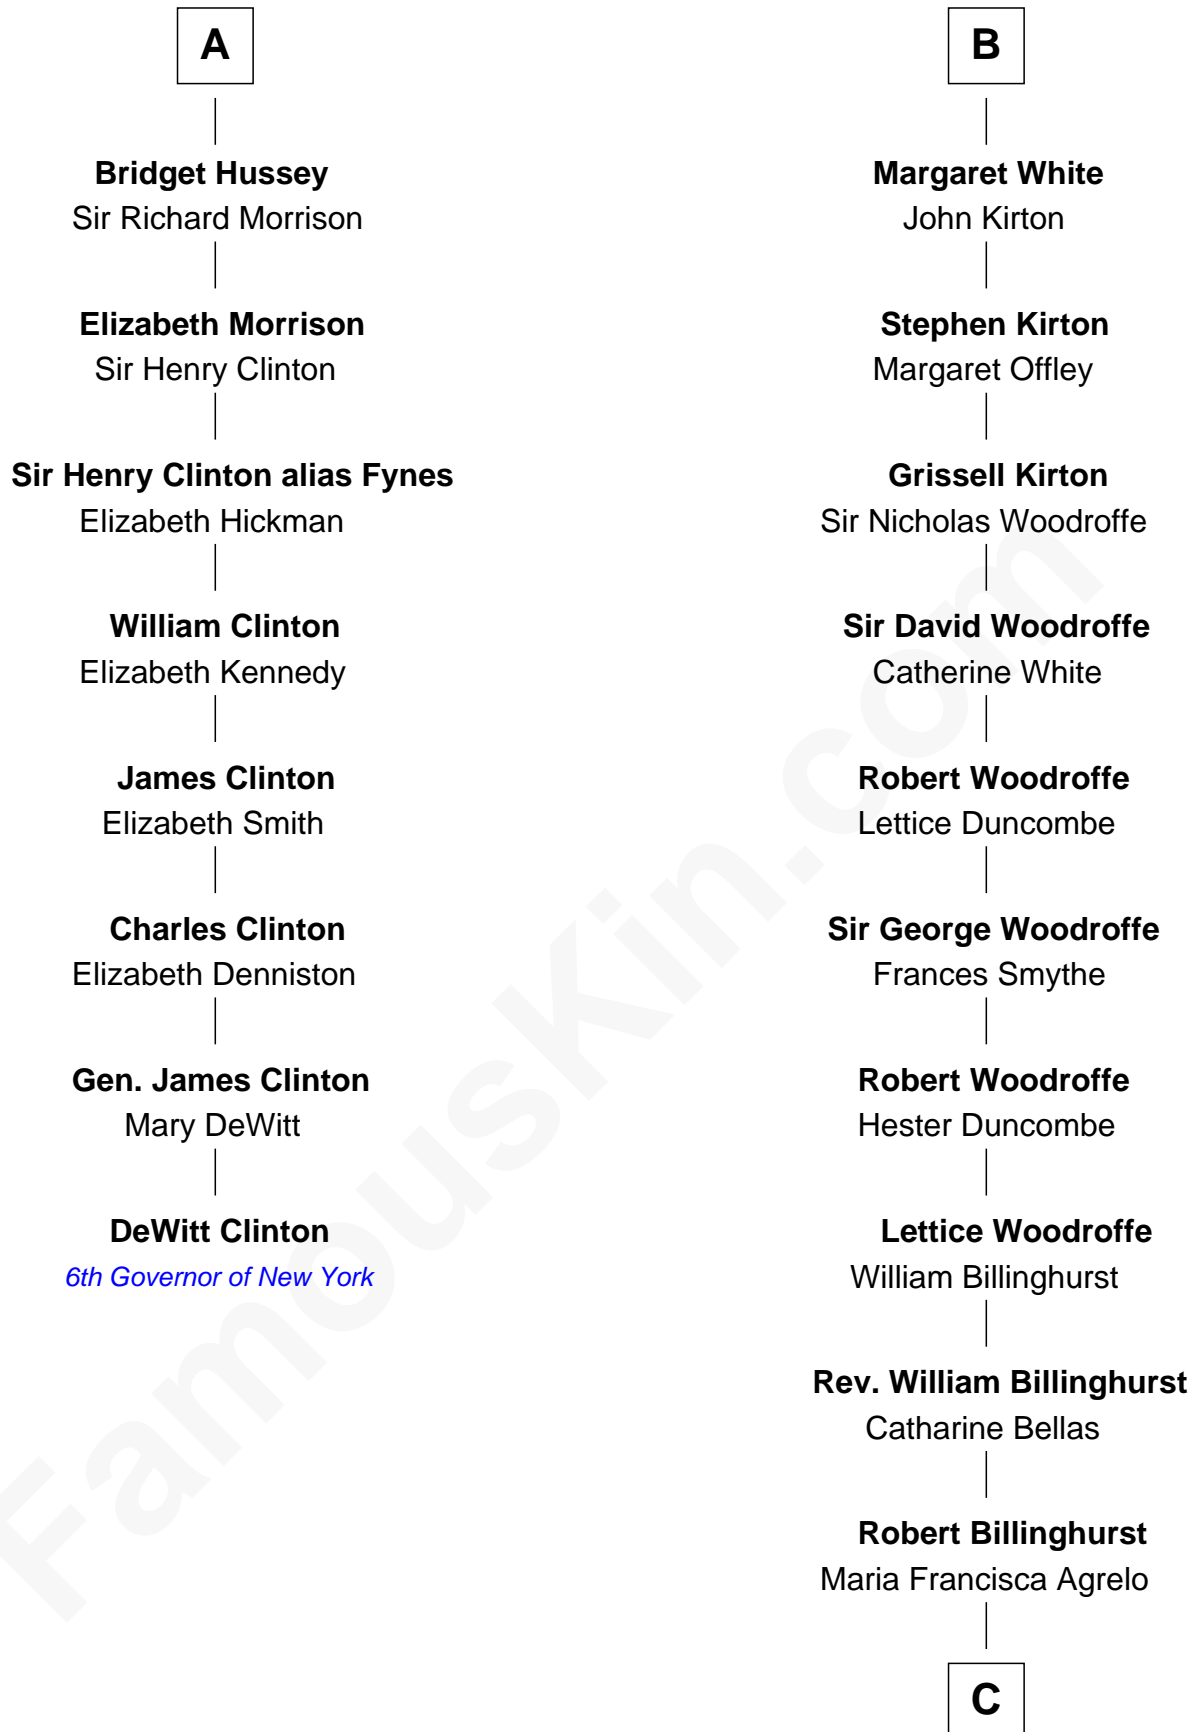

FamousKin.com Relationship Chart of

DeWitt Clinton

6th Governor of New York

14th cousin 4 times removed of

Guillermo Billinghurst

31st President of Peru

Henry Plantagenet

Maud de Chaworth

Sir Edmund Grey

Katherine Percy

George Grey

Catherine Herbert

Anne Grey

Sir John Hussey

A

Eleanor Plantagenet

Sir Robert Hungerford

Eleanor Hungerford

Sir John White

Robert White

Margaret Gainsford

B

C

Guillermo Eugenio Billinghurst

Belisaria Angulo

Guillermo Billinghurst

31st President of Peru

FamousKin.com