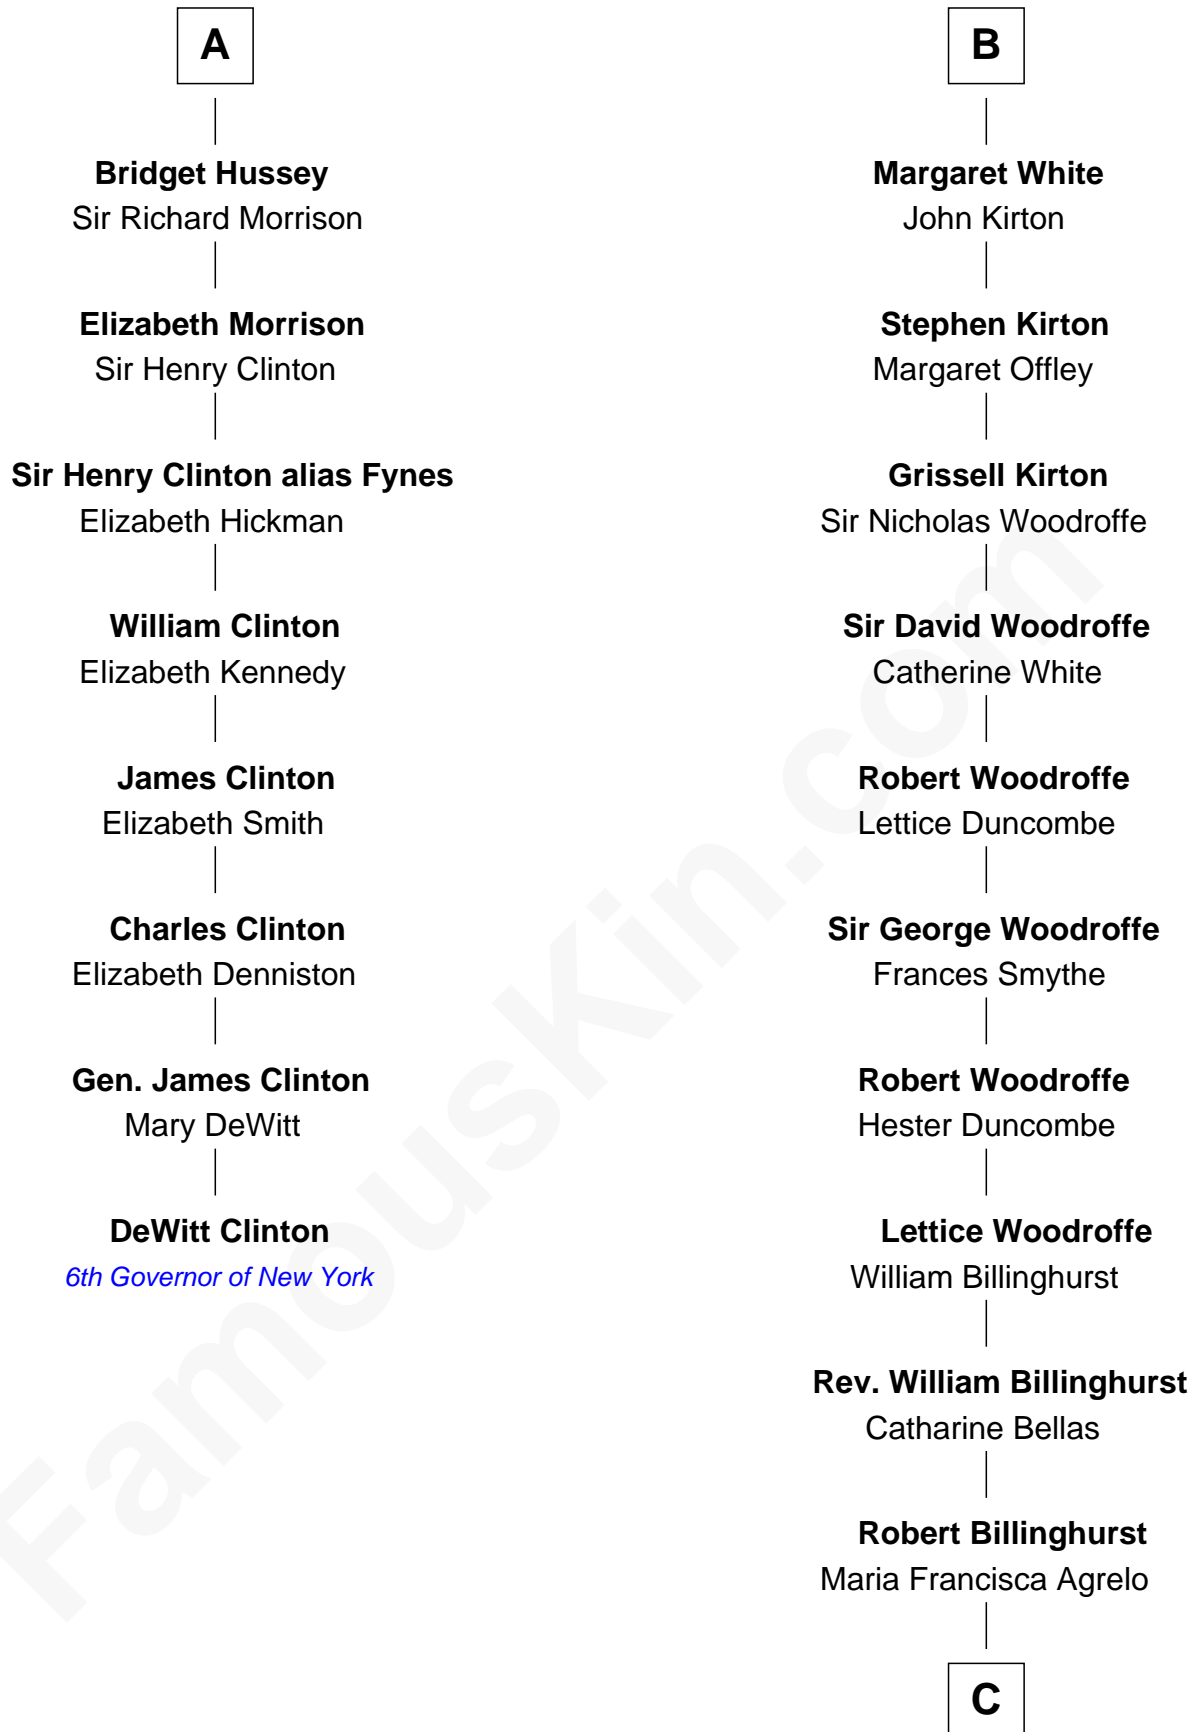

FamousKin.com Relationship Chart of

DeWitt Clinton

6th Governor of New York

14th cousin 4 times removed of

Guillermo Billinghurst

31st President of Peru

Bartholomew de Badlesmere

Margaret de Clare

Sir Edmund Grey

Katherine Percy

George Grey

Catherine Herbert

Anne Grey

Sir John Hussey

A

Maud de Badlesmere

Sir Robert Hungerford

Eleanor Hungerford

Sir John White

Robert White

Margaret Gainsford

B

C

Guillermo Eugenio Billinghurst

Belisaria Angulo

Guillermo Billinghurst

31st President of Peru

FamousKin.com