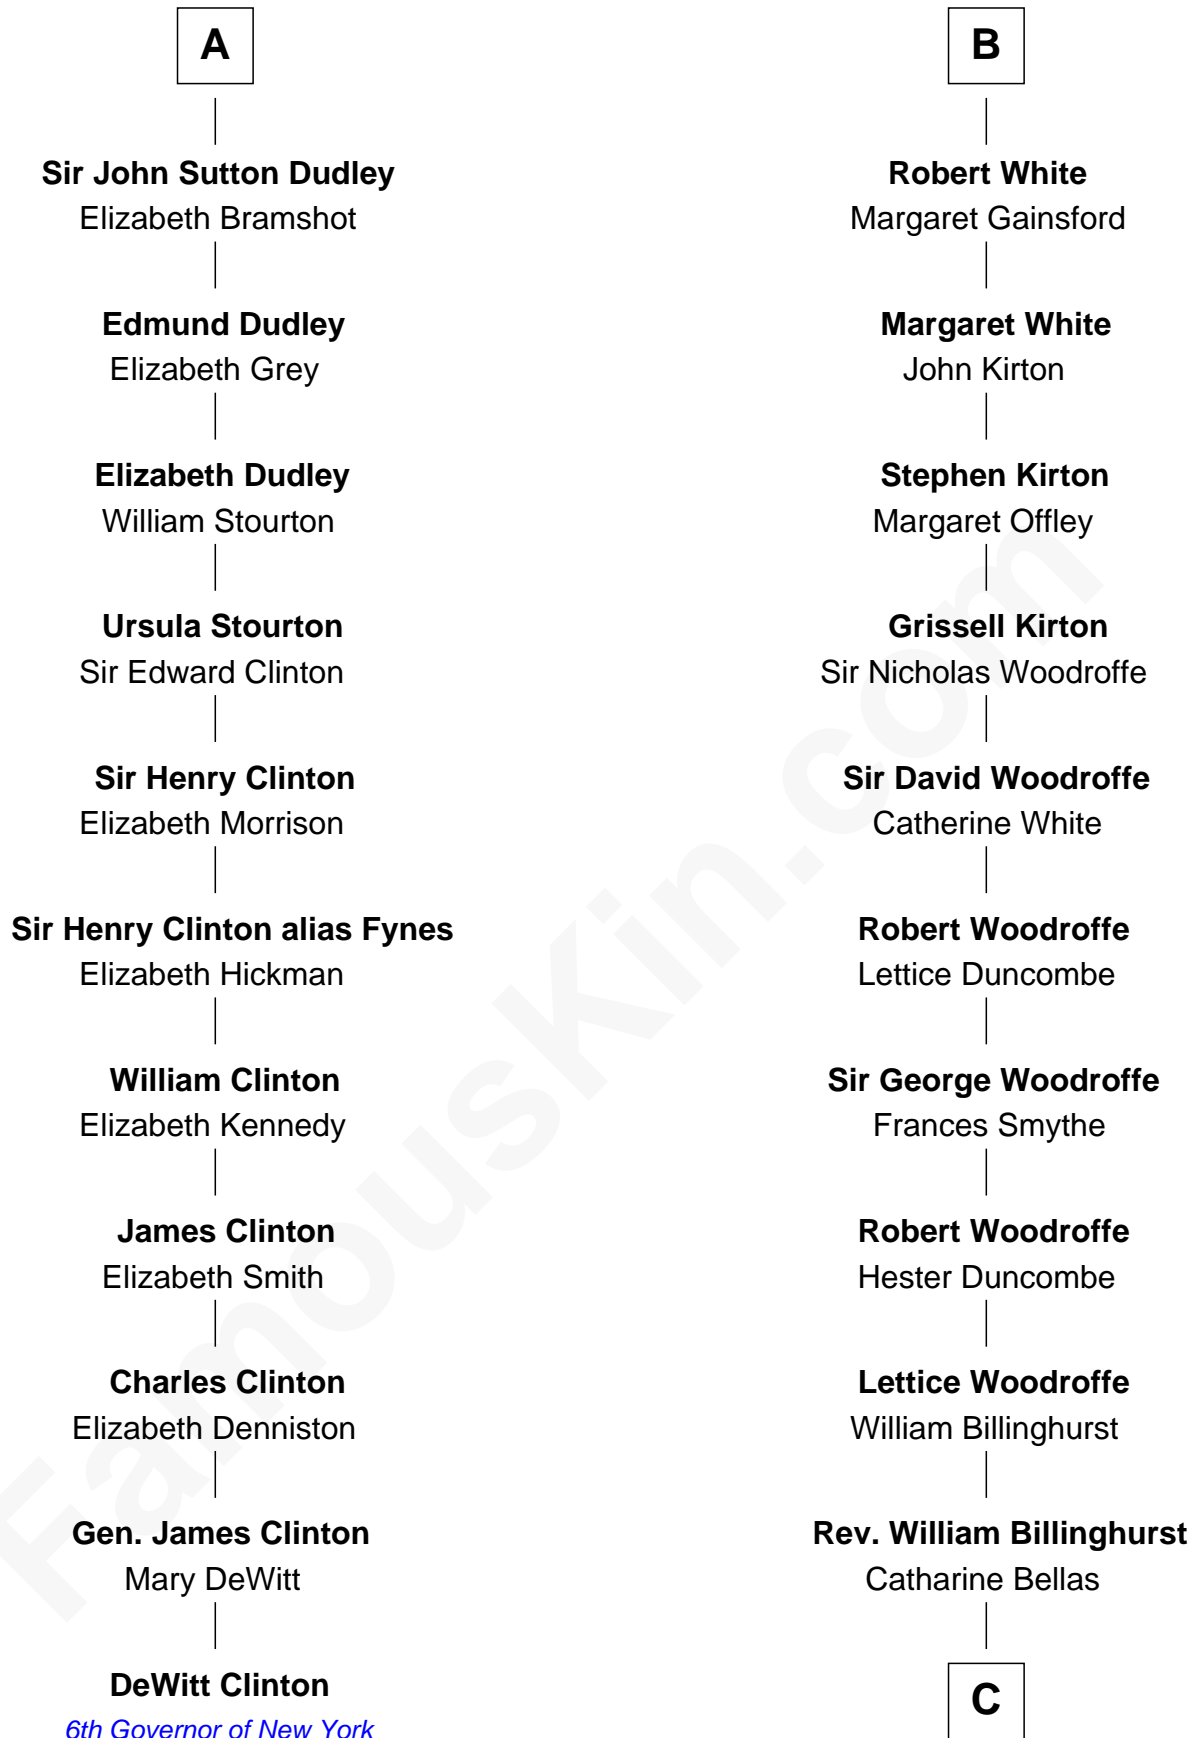

FamousKin.com Relationship Chart of

DeWitt Clinton

6th Governor of New York

17th cousin 2 times removed of

Guillermo Billinghurst

31st President of Peru

Sir Hugh le Despencer

Aveline Basset

Sir Walter Hungerford

Sir Robert Hungerford

Margaret Botreaux

Eleanor Hungerford

Sir John White

B

C

Robert Billinghurst
Maria Francisca Agrelo

Guillermo Eugenio Billinghurst
Belisaria Angulo

Guillermo Billinghurst
31st President of Peru

FamousKin.com