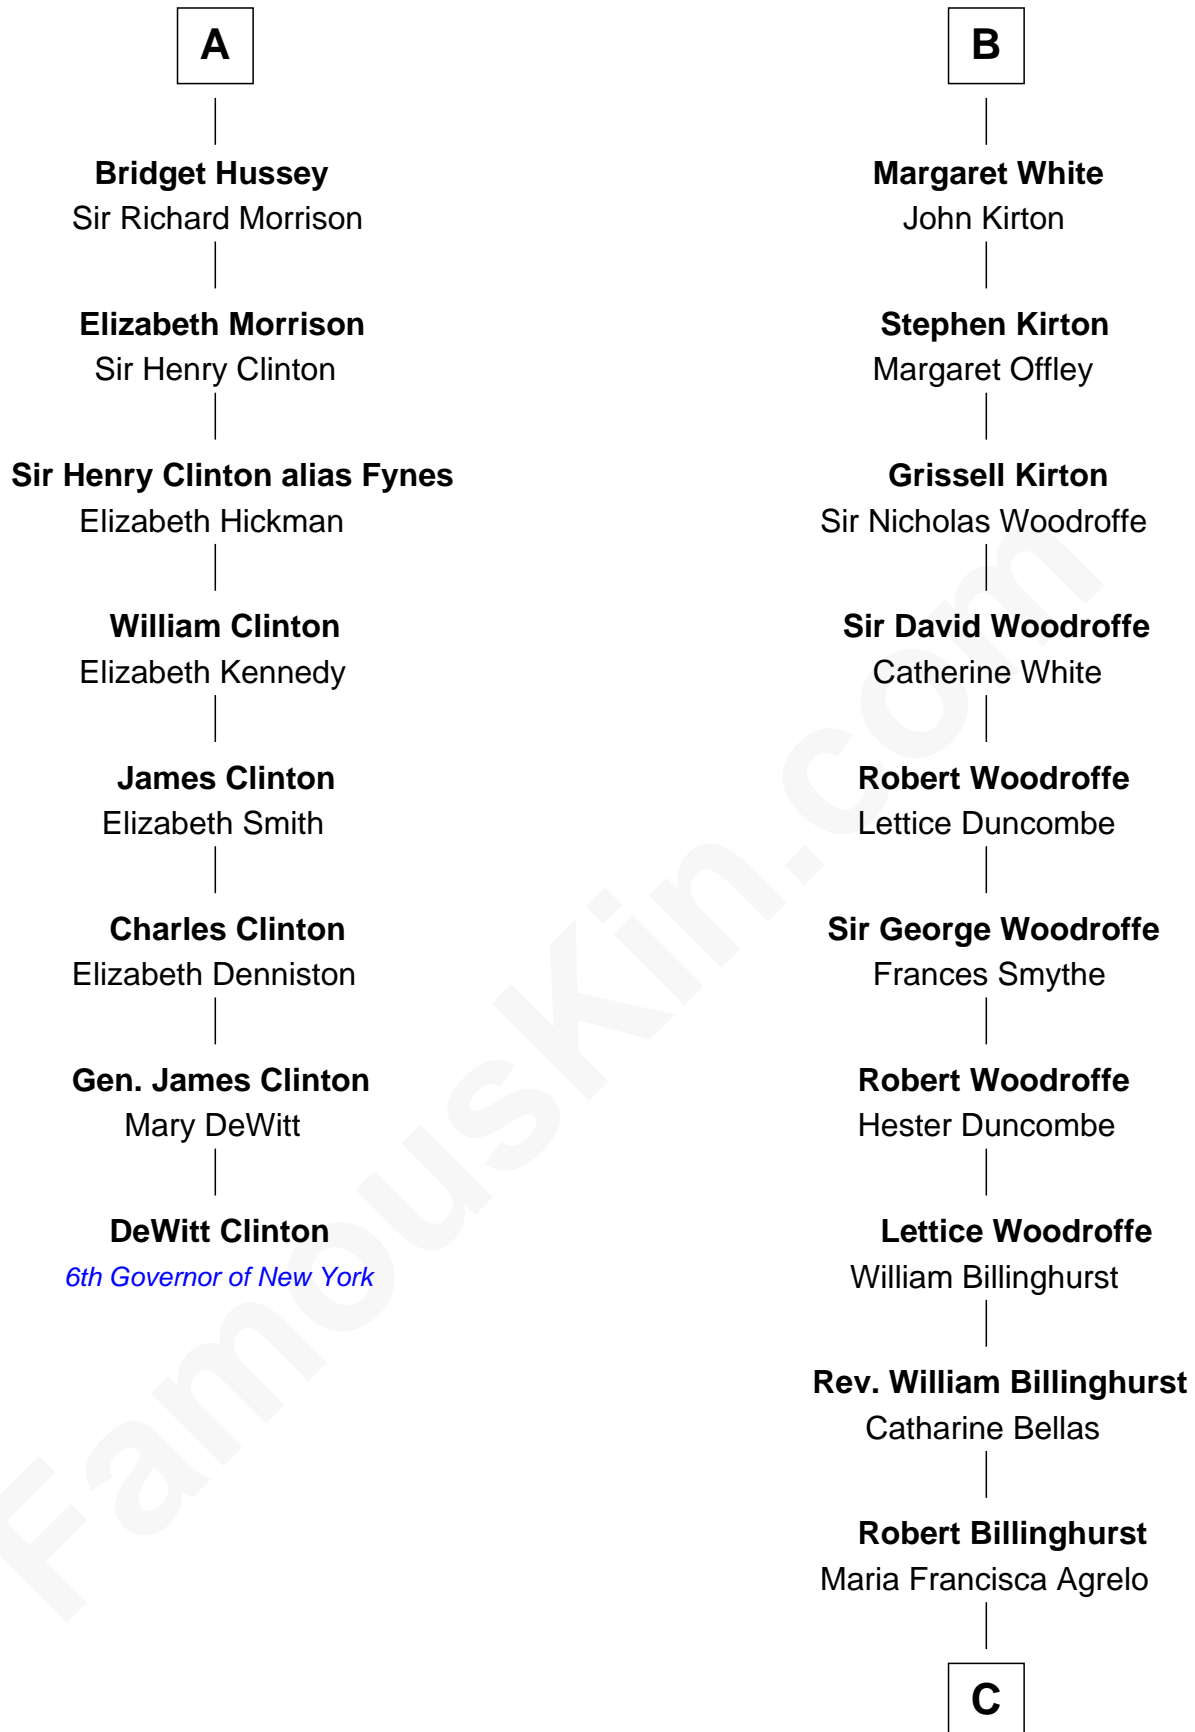

FamousKin.com

Relationship Chart of

DeWitt Clinton

6th Governor of New York

14th cousin 6 times removed of

Susana Ferrari Billinghurst

Argentine Aviation Pioneer

C

Daniel Mariano Billinghamurst

Mercedes Merzano

Lisandro Billinghamurst

Ana Kidd

Rosa Laureana Billinghamurst

Alfredo Ferrari

Susana Ferrari Billinghamurst

Argentine Aviation Pioneer