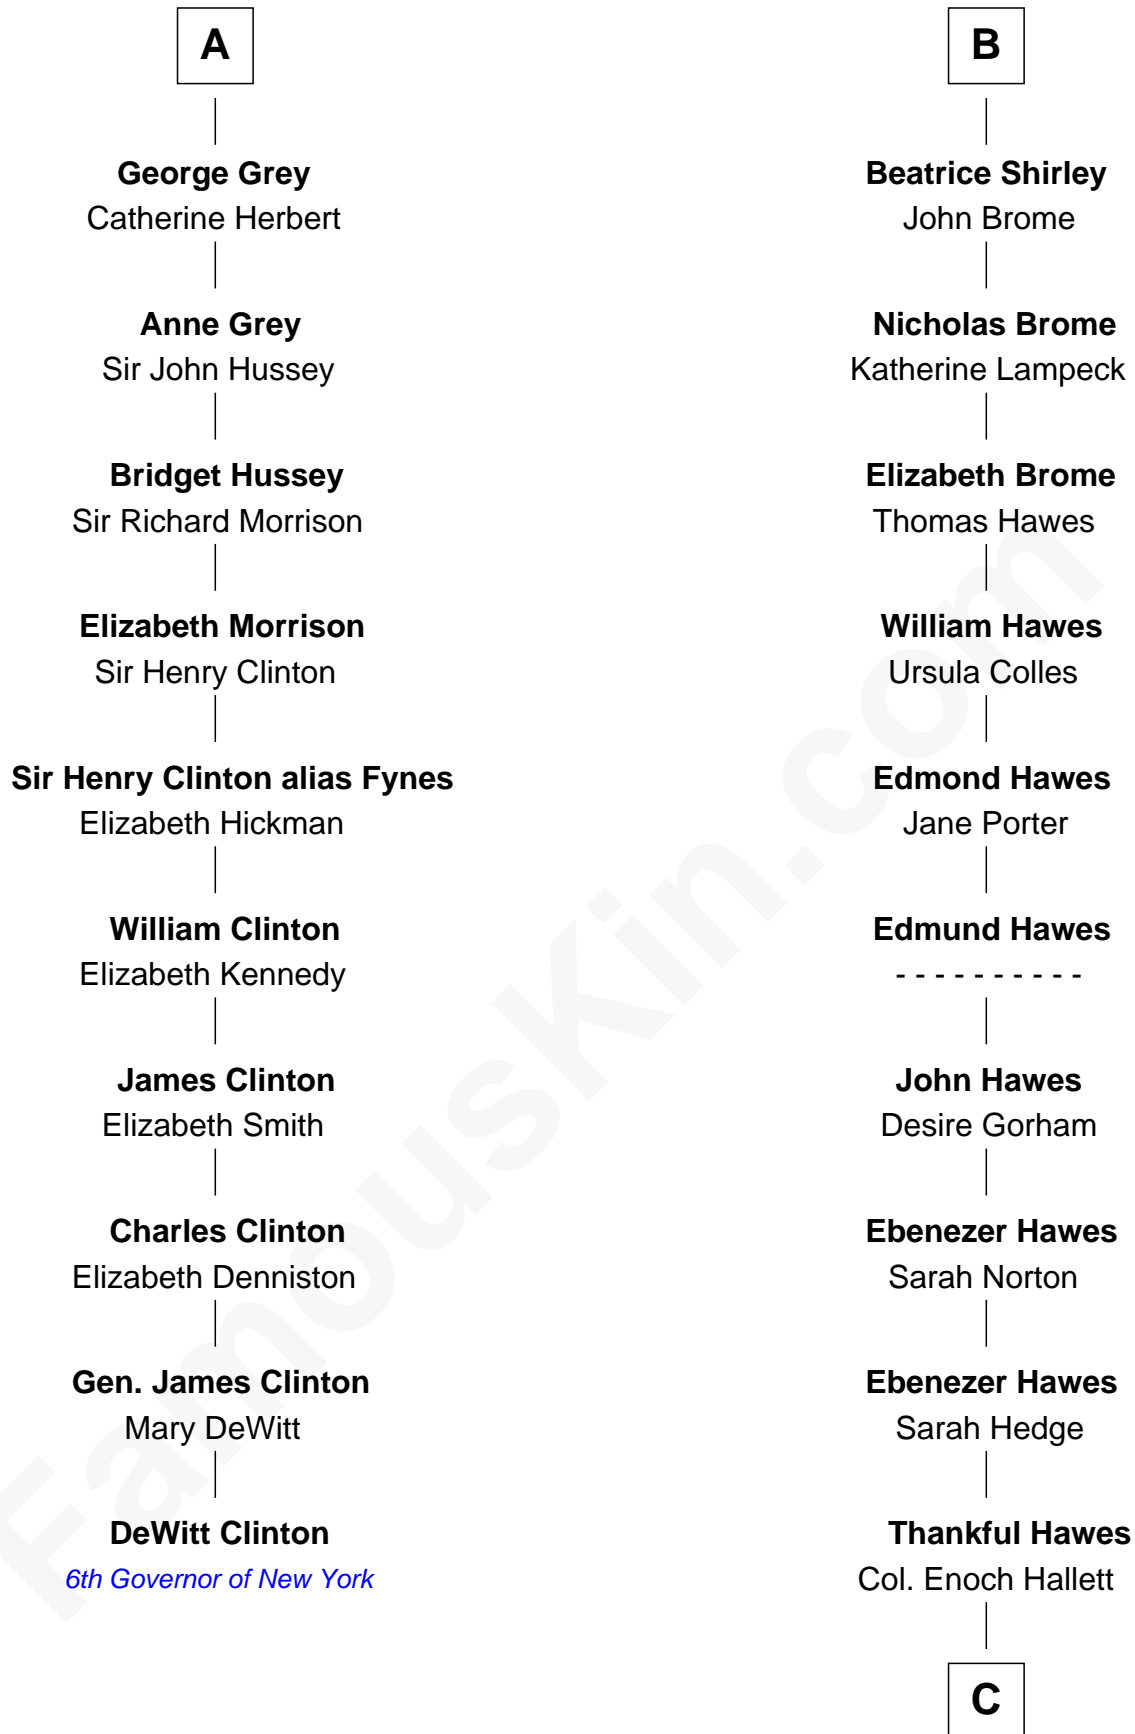

FamousKin.com Relationship Chart of

DeWitt Clinton

6th Governor of New York

16th cousin 4 times removed of

Eugene Foss

45th Governor of Massachusetts

C

—
Susanna Hallett
Col. Heman Bangs

—
Amanda Bangs
Samuel Bartlett Foss

—
George Edmund Foss
Marcia Cordelia Noble

—
Eugene Foss
45th Governor of Massachusetts

FamousKin.com