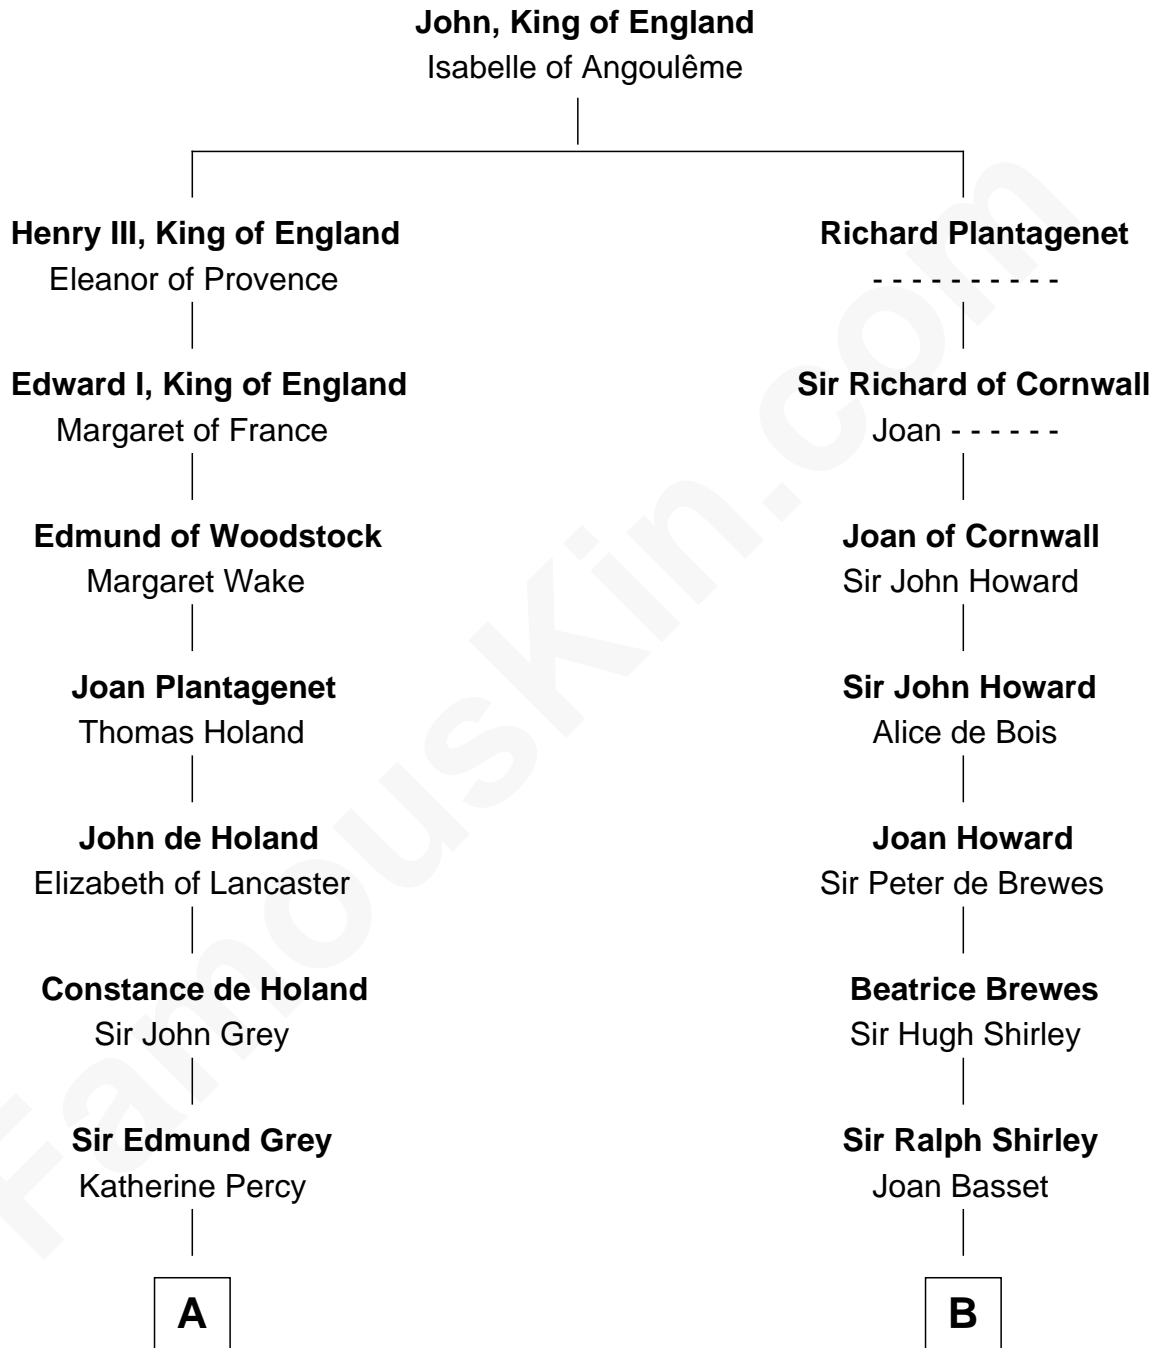

FamousKin.com Relationship Chart of

DeWitt Clinton

6th Governor of New York

16th cousin 4 times removed of

Eugene Foss

45th Governor of Massachusetts

C

—
Susanna Hallett
Col. Heman Bangs

—
Amanda Bangs
Samuel Bartlett Foss

—
George Edmund Foss
Marcia Cordelia Noble

—
Eugene Foss
45th Governor of Massachusetts

FamousKin.com