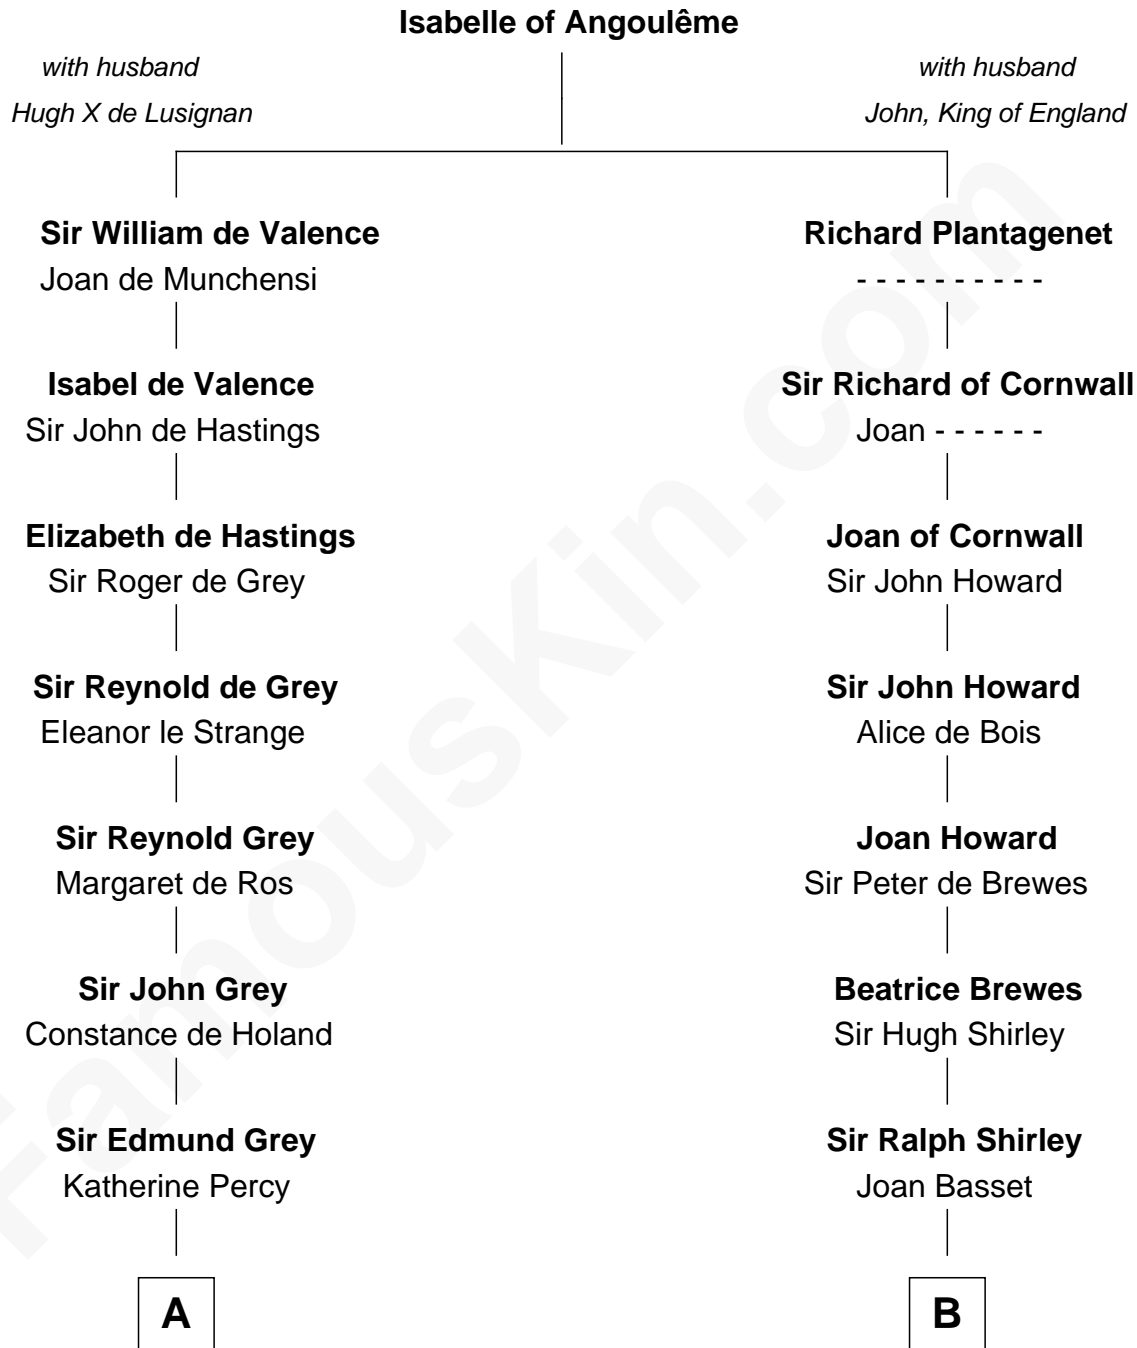

# FamousKin.com Relationship Chart of

**DeWitt Clinton**

*6th Governor of New York*

16th cousin 4 times removed of

**Eugene Foss**

*45th Governor of Massachusetts*

**C**

—  
**Susanna Hallett**  
Col. Heman Bangs

—  
**Amanda Bangs**  
Samuel Bartlett Foss

—  
**George Edmund Foss**  
Marcia Cordelia Noble

—  
**Eugene Foss**  
*45th Governor of Massachusetts*

FamousKin.com