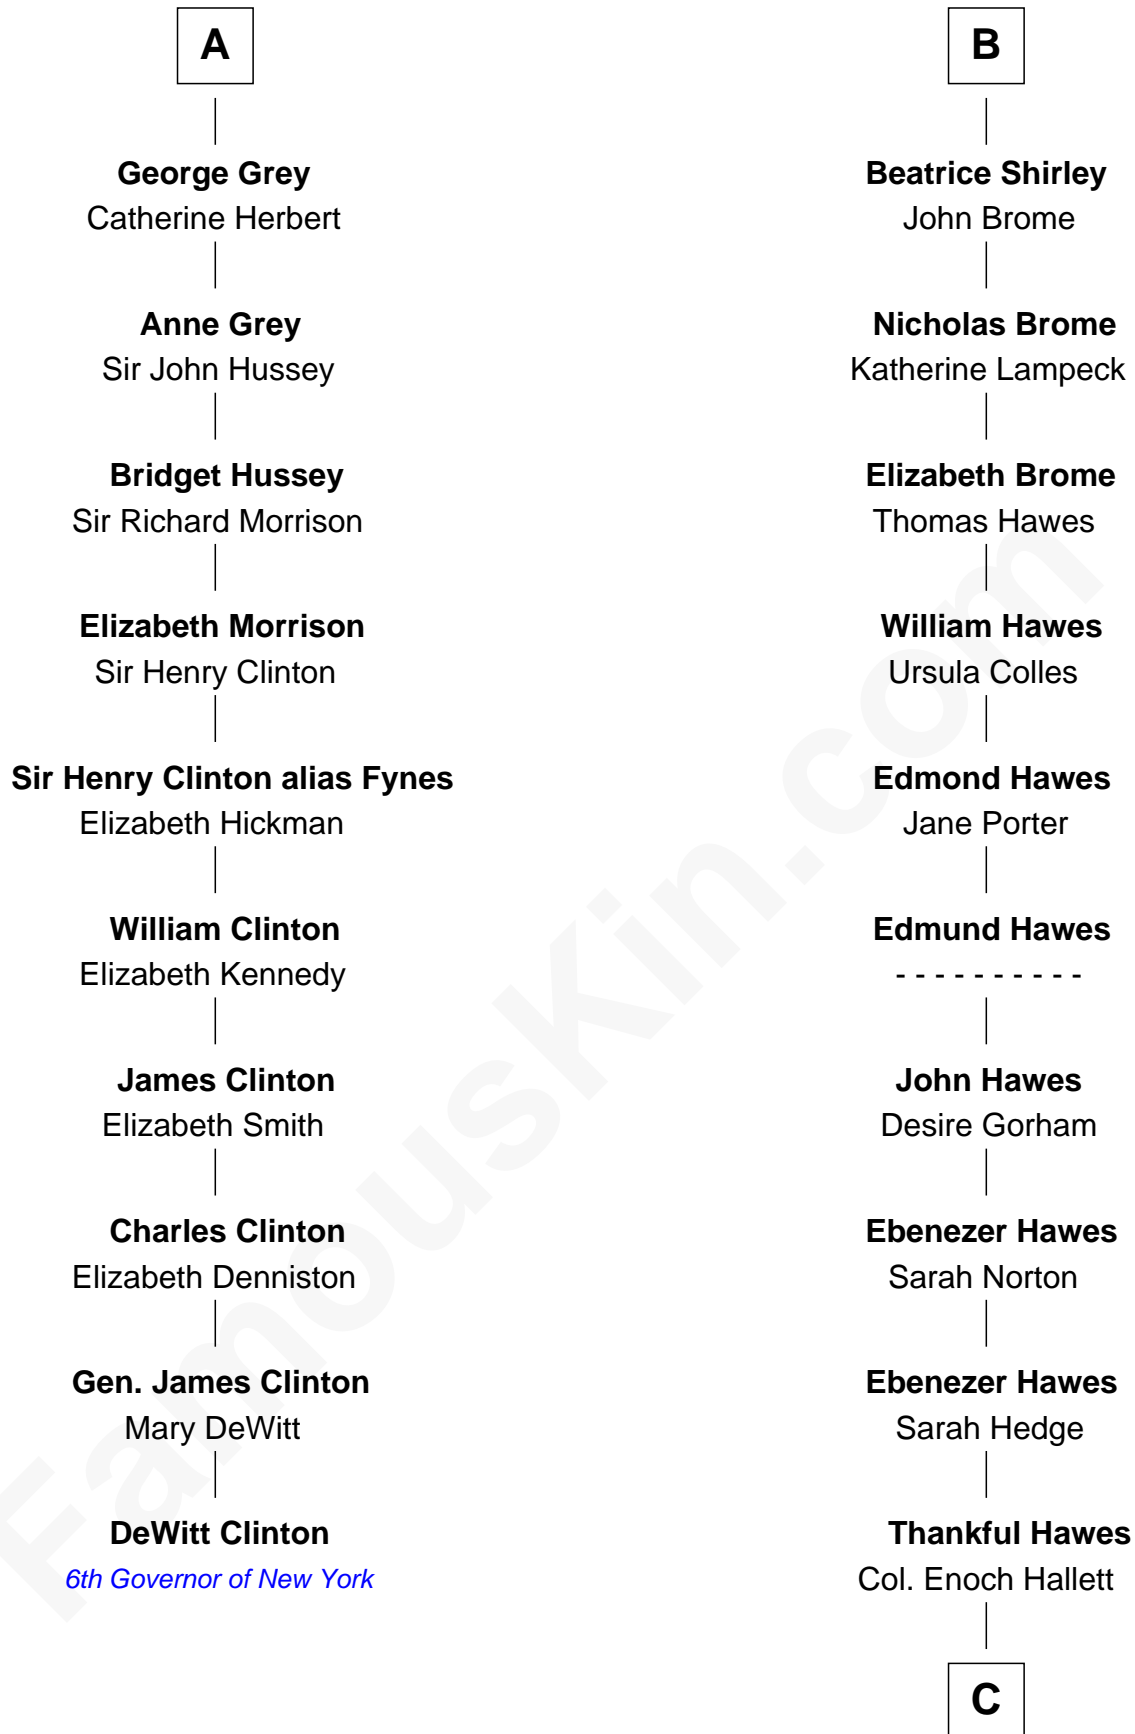

# FamousKin.com Relationship Chart of

**DeWitt Clinton**

*6th Governor of New York*

16th cousin 4 times removed of

**Eugene Foss**

*45th Governor of Massachusetts*

**C**

—  
**Susanna Hallett**  
Col. Heman Bangs

—  
**Amanda Bangs**  
Samuel Bartlett Foss

—  
**George Edmund Foss**  
Marcia Cordelia Noble

—  
**Eugene Foss**  
*45th Governor of Massachusetts*

FamousKin.com